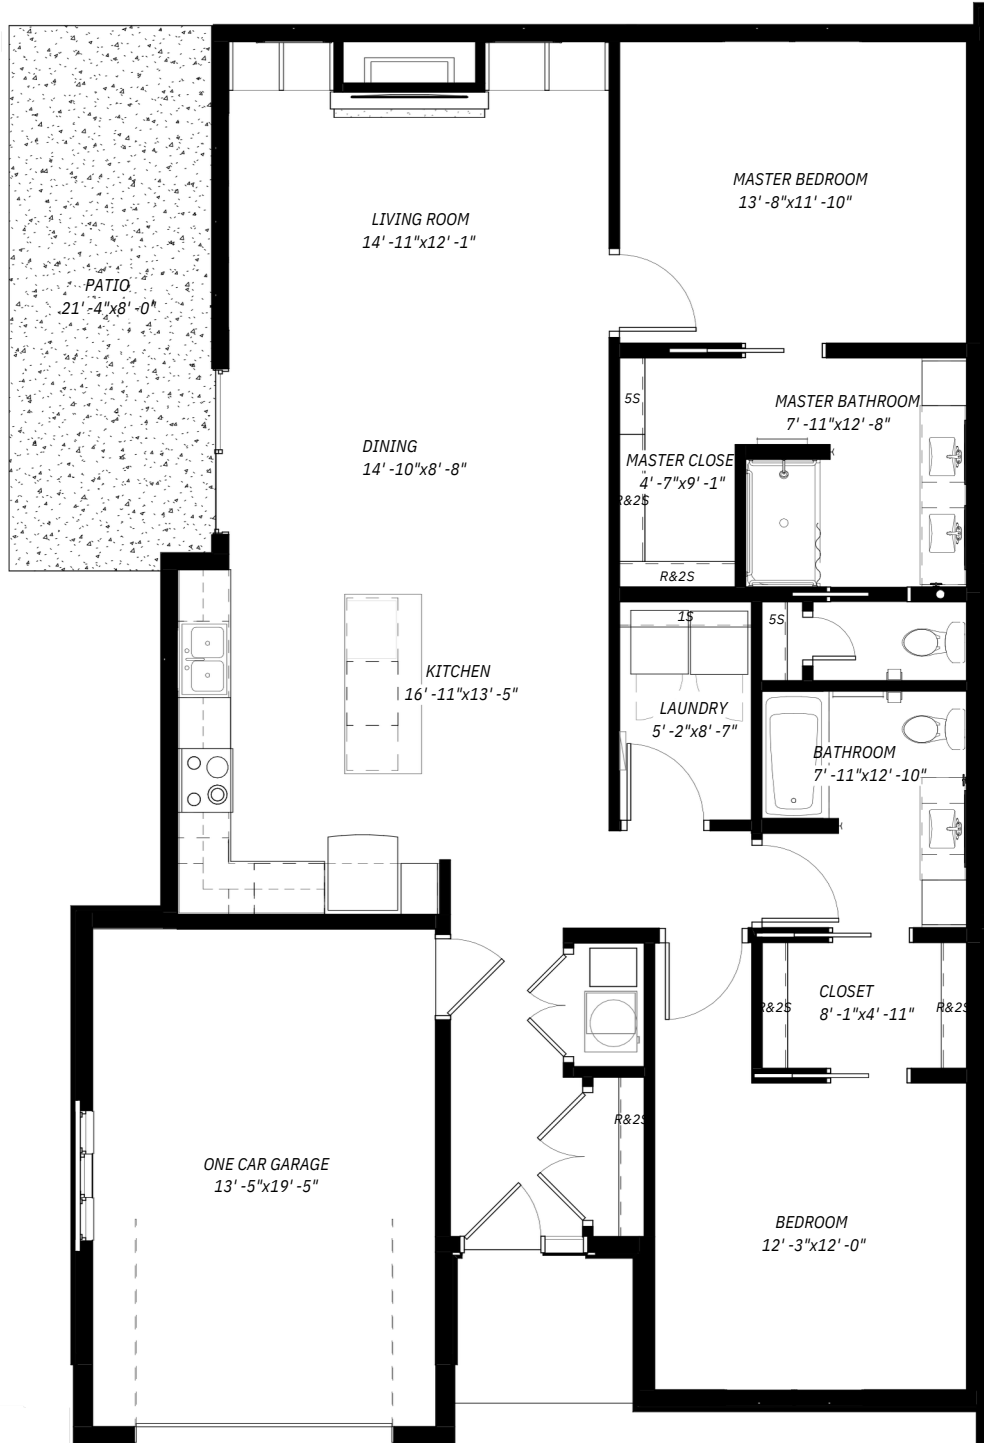

STYLE T-2

1,419 Square Feet

Two Bedroom

Two Bath

One Car Garage

measurements are approximate

SILVERCREEK ON MAIN
A SILVERCREST SENIOR COMMUNITY

8200 Main Street North Maple Grove MN 55369