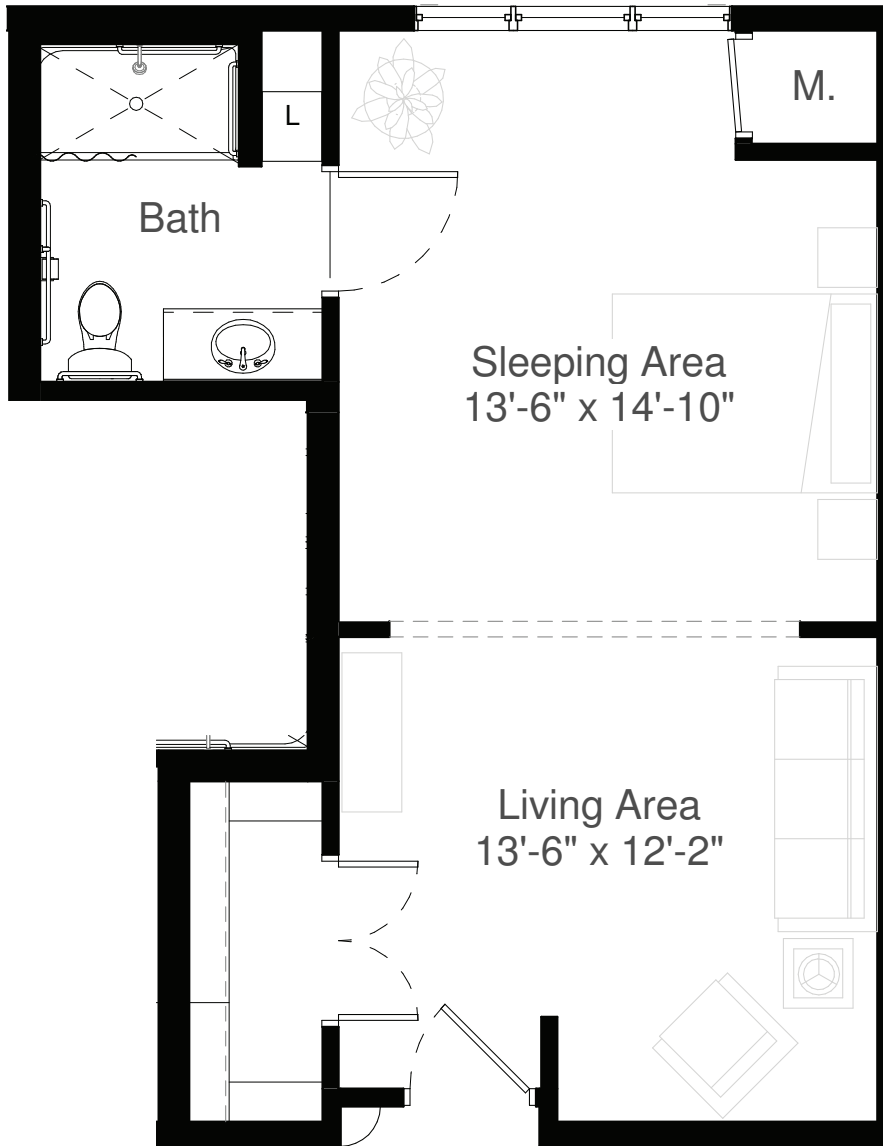

STYLE 4B

501 Square Feet
Studio

measurements are approximate

8200 Main Street North Maple Grove MN 55369
WWW.SILVERCREEKONMAIN.COM