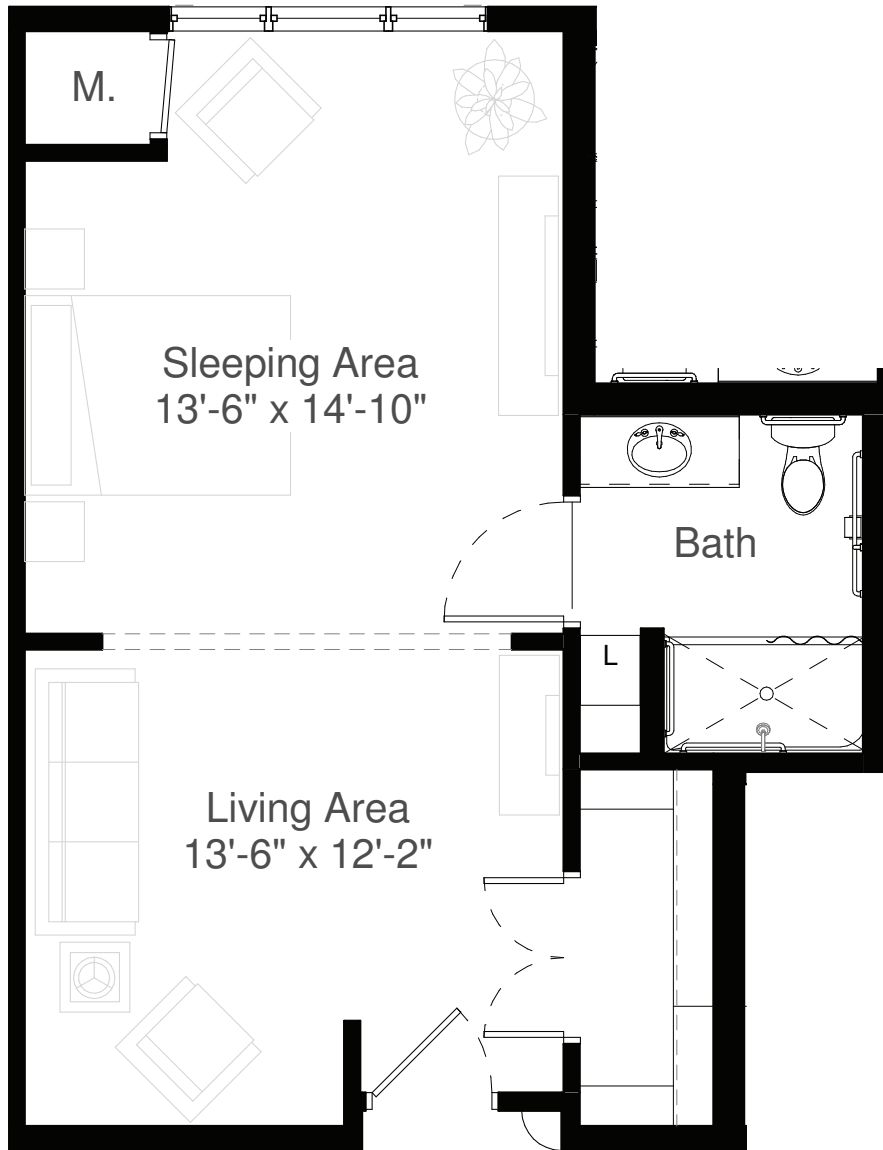

STYLE 4A

501 Square Feet
Studio

measurements are approximate

8200 Main Street North Maple Grove MN 55369
WWW.SILVERCREEKONMAIN.COM