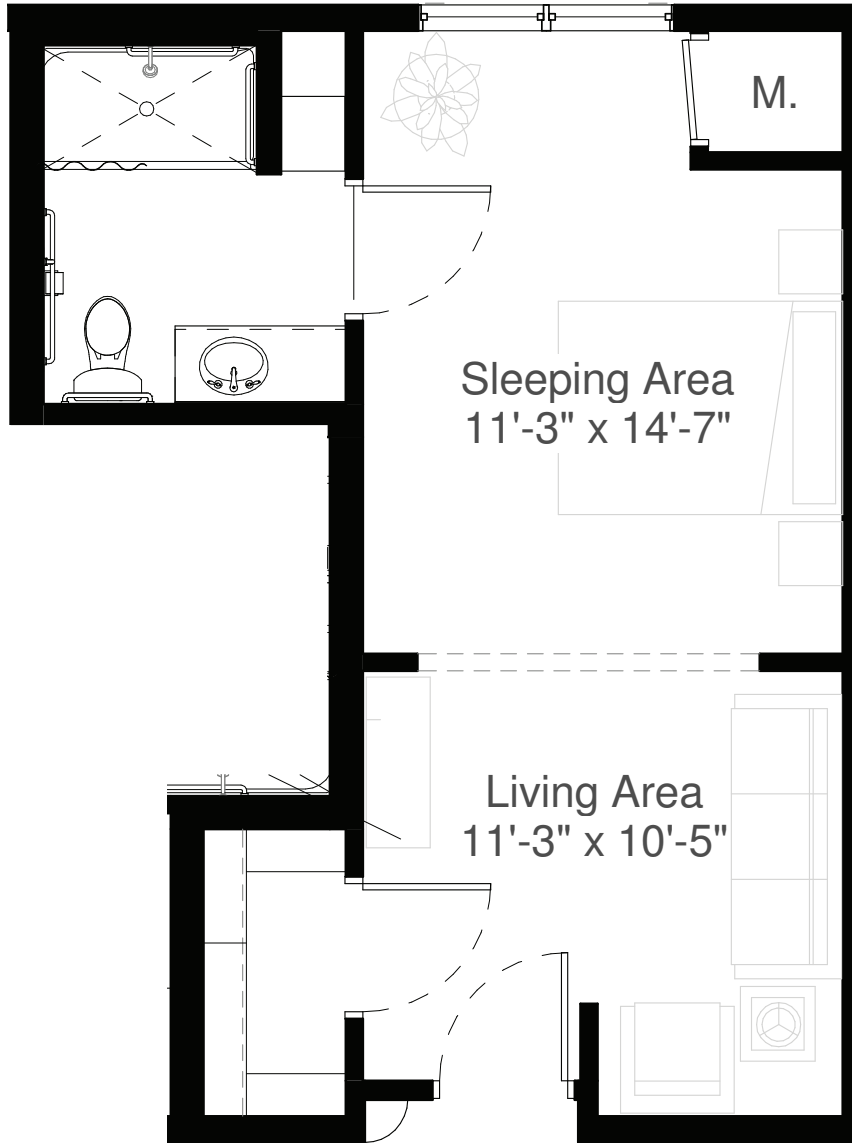

STYLE 2B

405 Square Feet
Studio

measurements are approximate