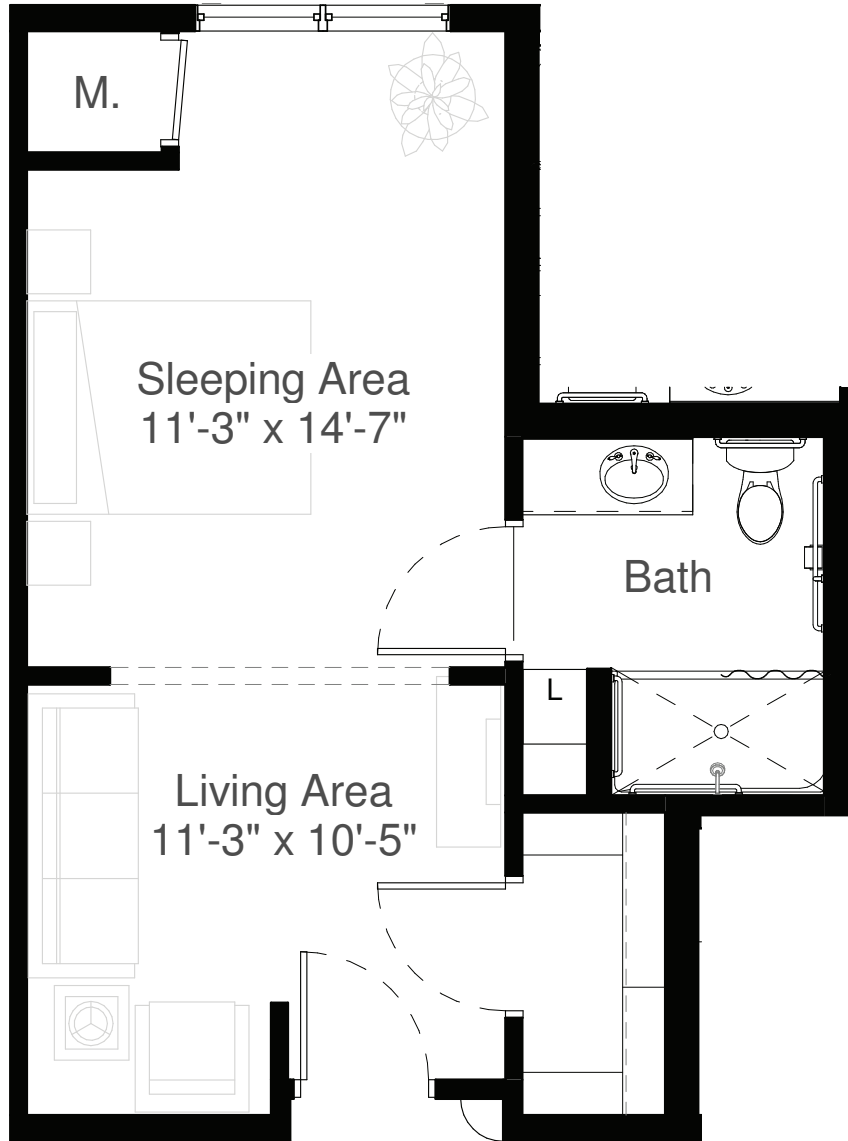

# STYLE 2A

405 Square Feet  
Studio

measurements are approximate