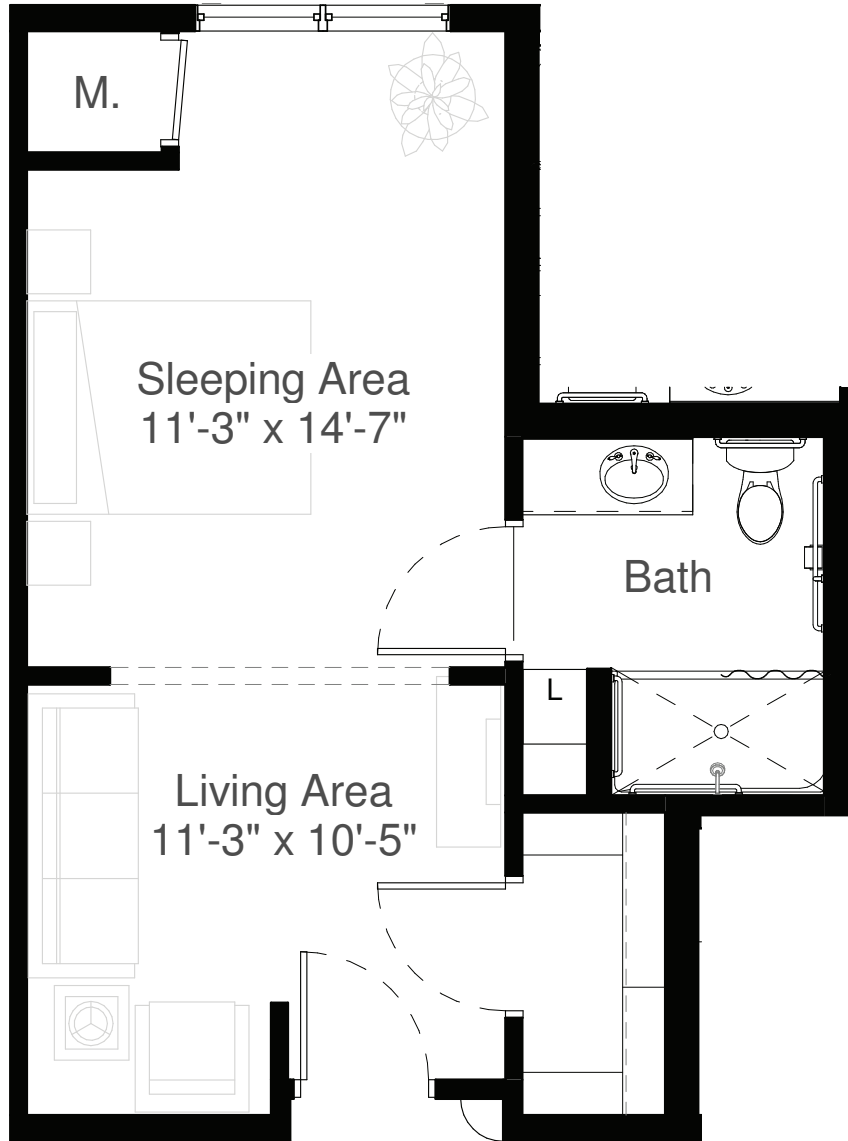

STYLE 2A

405 Square Feet
Studio

measurements are approximate

8200 Main Street North Maple Grove MN 55369
WWW.SILVERCREEKONMAIN.COM

STYLE 2B

405 Square Feet
Studio

measurements are approximate

STYLE 4A

501 Square Feet
Studio

measurements are approximate

8200 Main Street North Maple Grove MN 55369
WWW.SILVERCREEKONMAIN.COM

STYLE 4B

501 Square Feet
Studio

measurements are approximate

8200 Main Street North Maple Grove MN 55369
WWW.SILVERCREEKONMAIN.COM