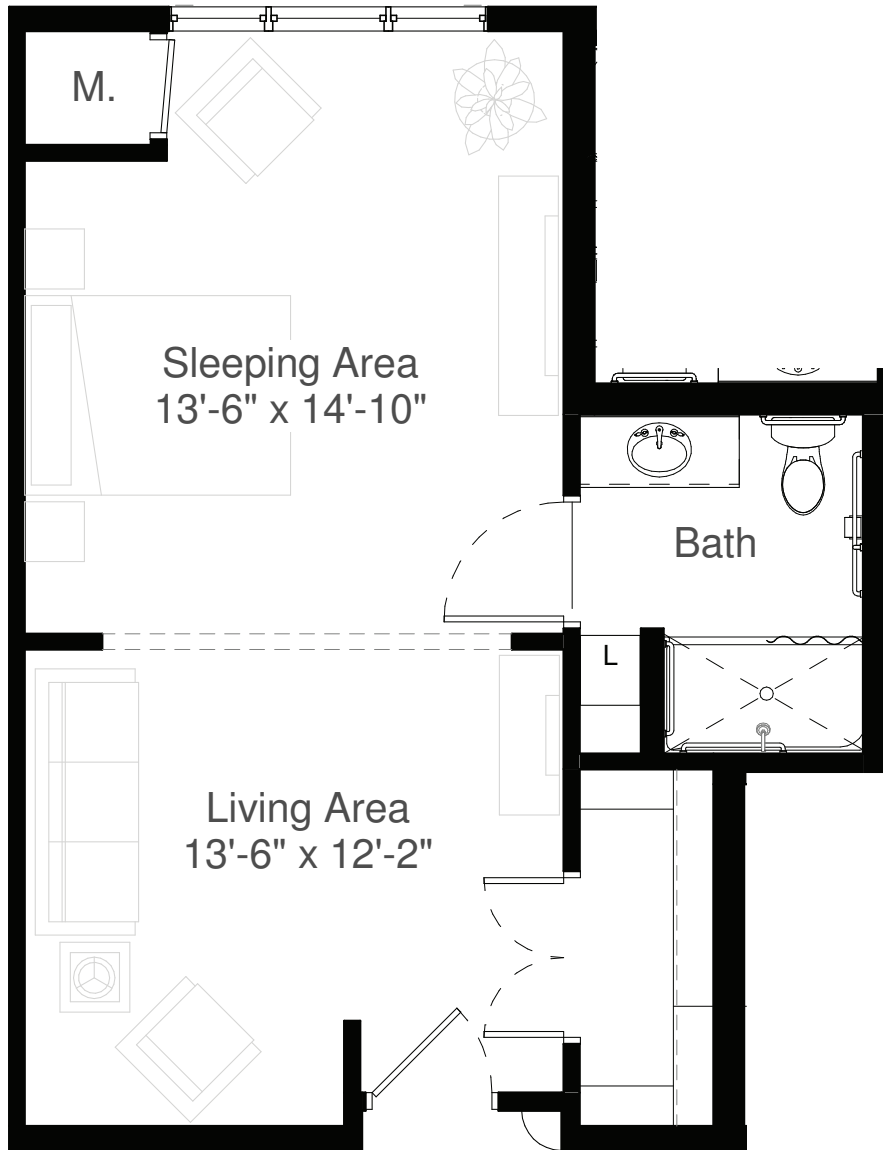

STYLE 2A

405 Square Feet
Studio

measurements are approximate

8200 Main Street North Maple Grove MN 55369
WWW.SILVERCREEKONMAIN.COM

STYLE 2B

405 Square Feet
Studio

measurements are approximate

STYLE 4A

501 Square Feet
Studio

measurements are approximate

8200 Main Street North Maple Grove MN 55369
WWW.SILVERCREEKONMAIN.COM

STYLE 4B

501 Square Feet
Studio

measurements are approximate

8200 Main Street North Maple Grove MN 55369
WWW.SILVERCREEKONMAIN.COM