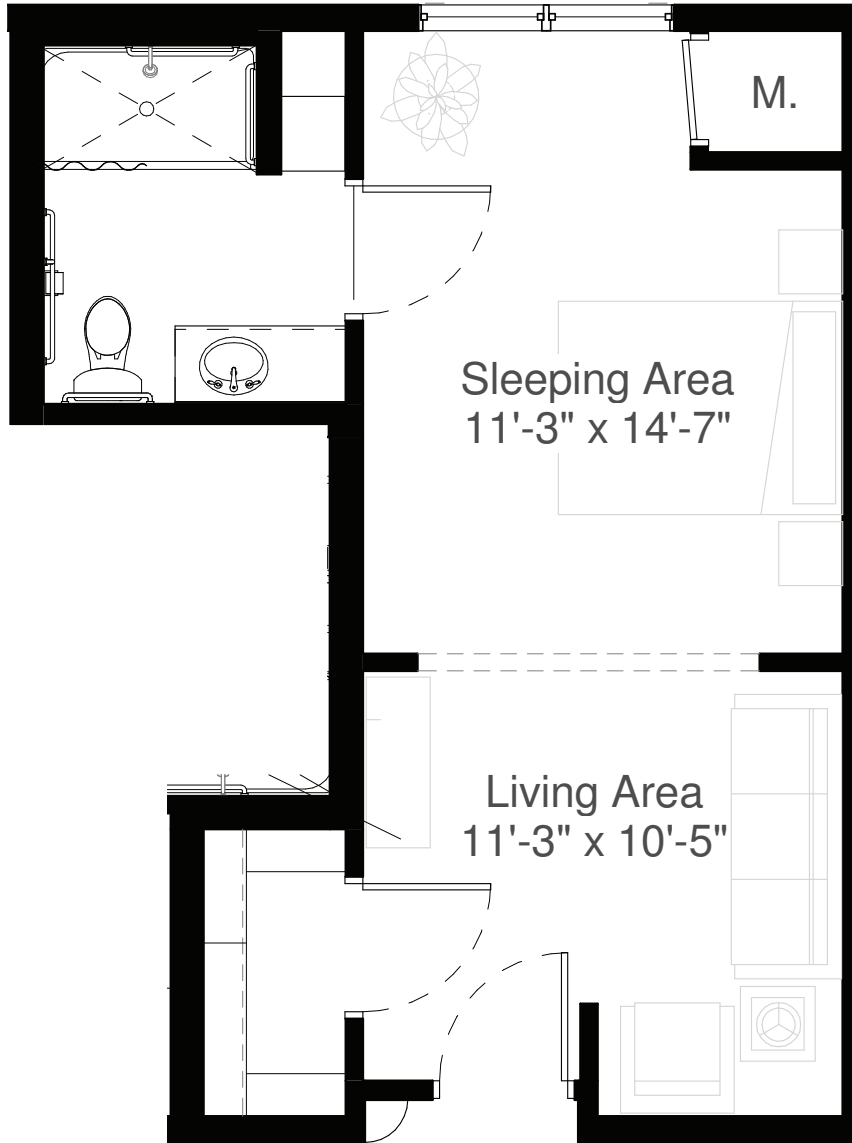

STYLE 2A

405 Square Feet
Studio

measurements are approximate

8200 Main Street North Maple Grove MN 55369
WWW.SILVERCREEKONMAIN.COM

STYLE 2B

405 Square Feet
Studio

measurements are approximate

STYLE 4A

501 Square Feet
Studio

measurements are approximate

8200 Main Street North Maple Grove MN 55369
WWW.SILVERCREEKONMAIN.COM

STYLE 4B

501 Square Feet
Studio

measurements are approximate

8200 Main Street North Maple Grove MN 55369
WWW.SILVERCREEKONMAIN.COM