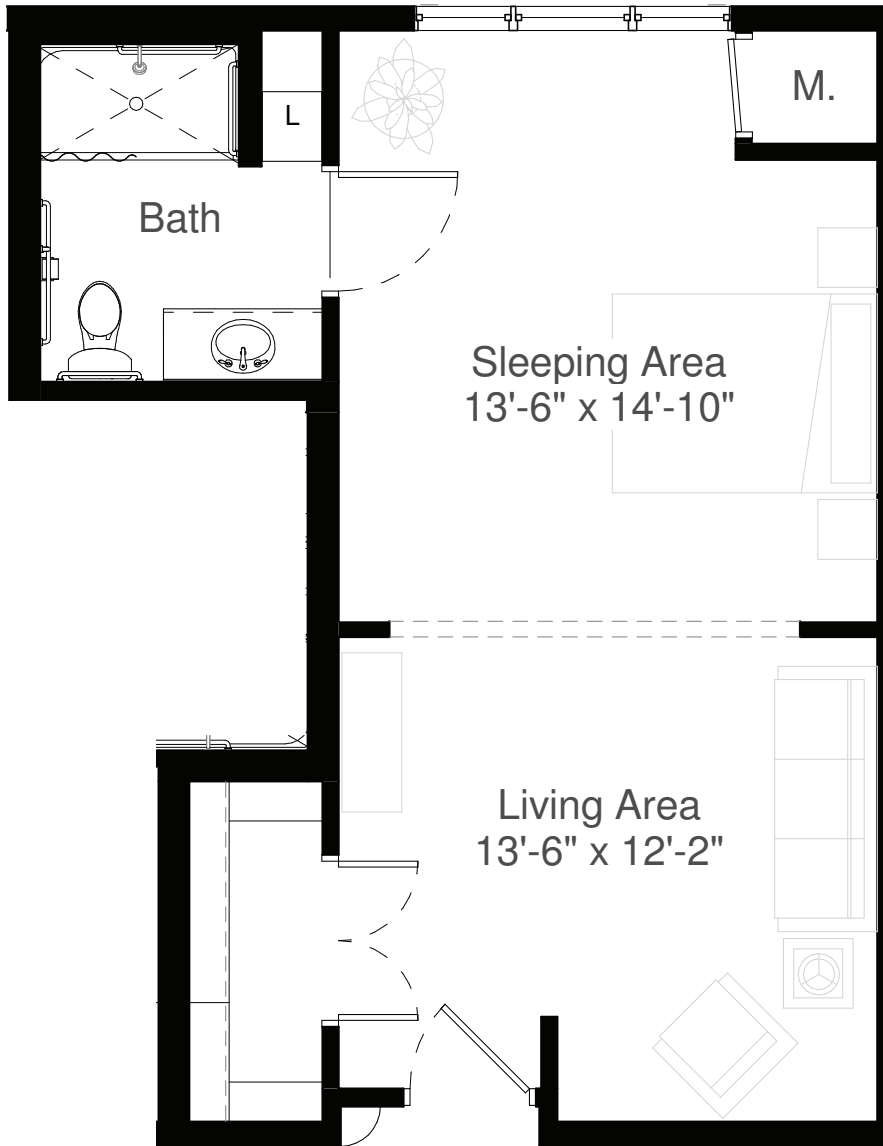

STYLE 4B

501 Square Feet
Studio

measurements are approximate