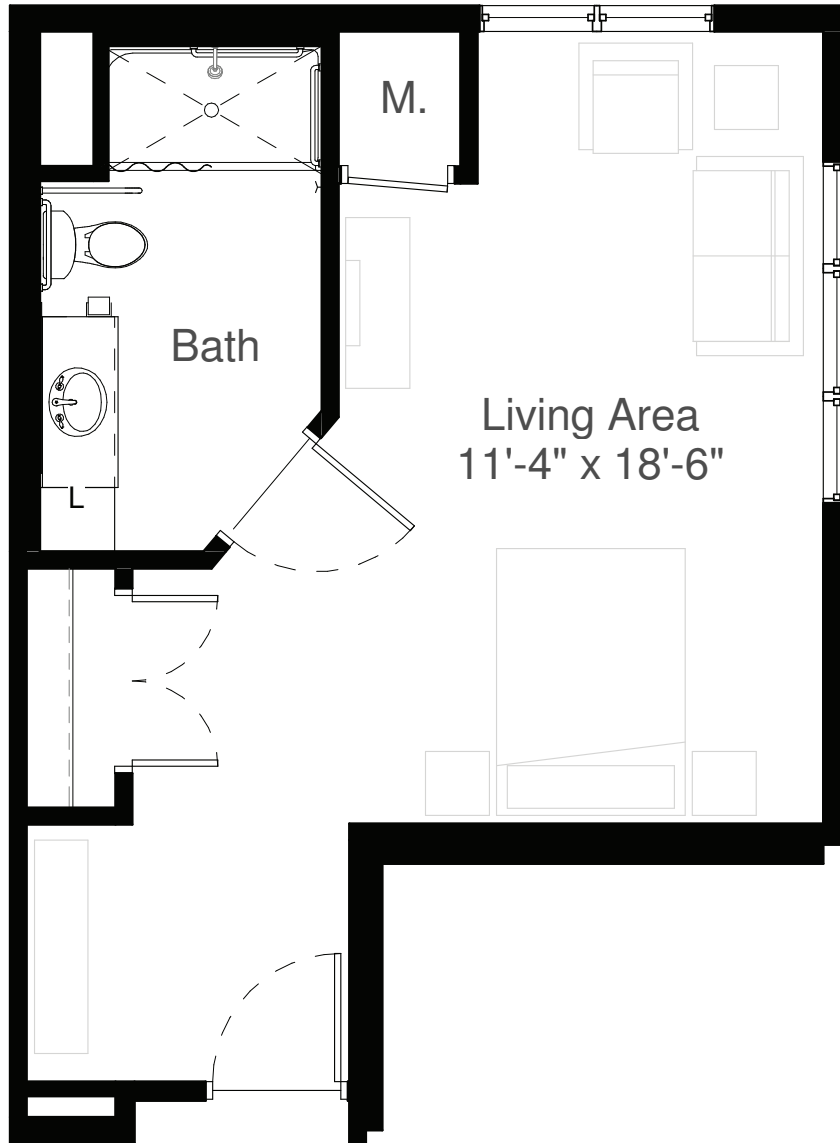

STYLE 3

424 Square Feet
Studio

measurements are approximate

8200 Main Street North Maple Grove MN 55369
WWW.SILVERCREEKONMAIN.COM