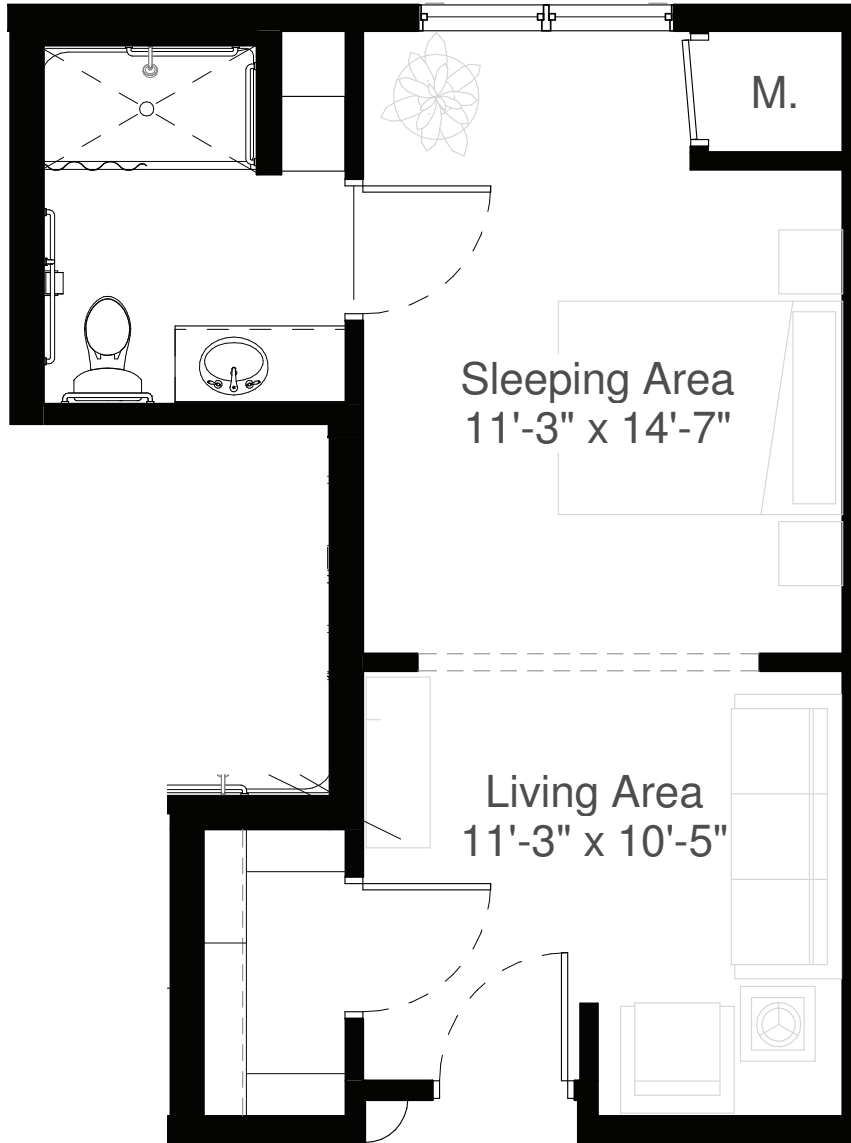

STYLE 2B

405 Square Feet
Studio

measurements are approximate