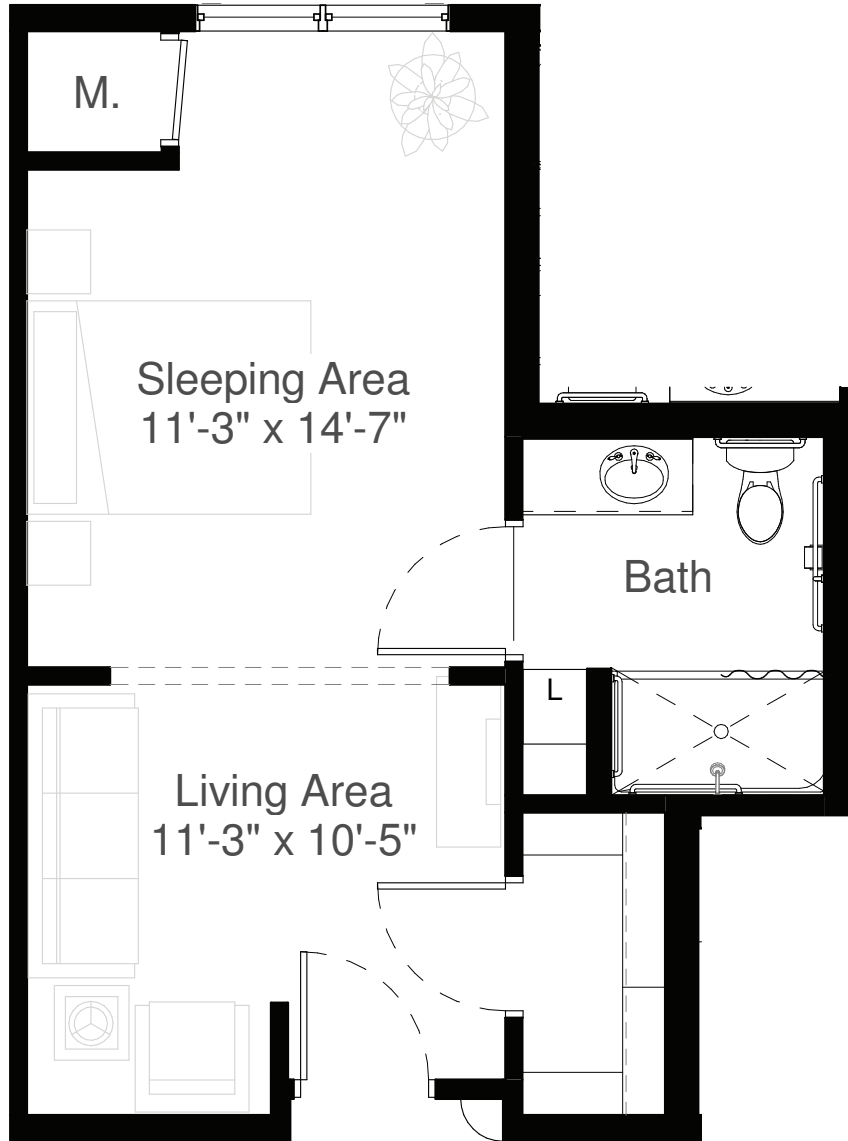

# STYLE 2A

405 Square Feet  
Studio

measurements are approximate

8200 Main Street North Maple Grove MN 55369  
WWW.SILVERCREEKONMAIN.COM