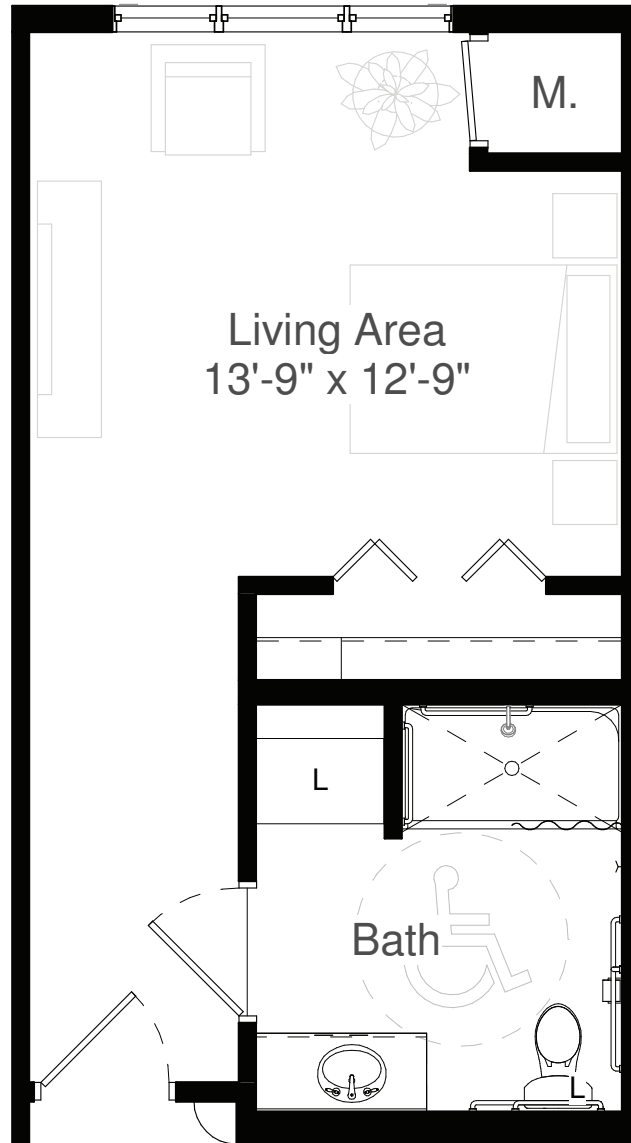

STYLE 1

376 Square Feet
Studio

measurements are approximate

8200 Main Street North Maple Grove MN 55369
WWW.SILVERCREEKONMAIN.COM