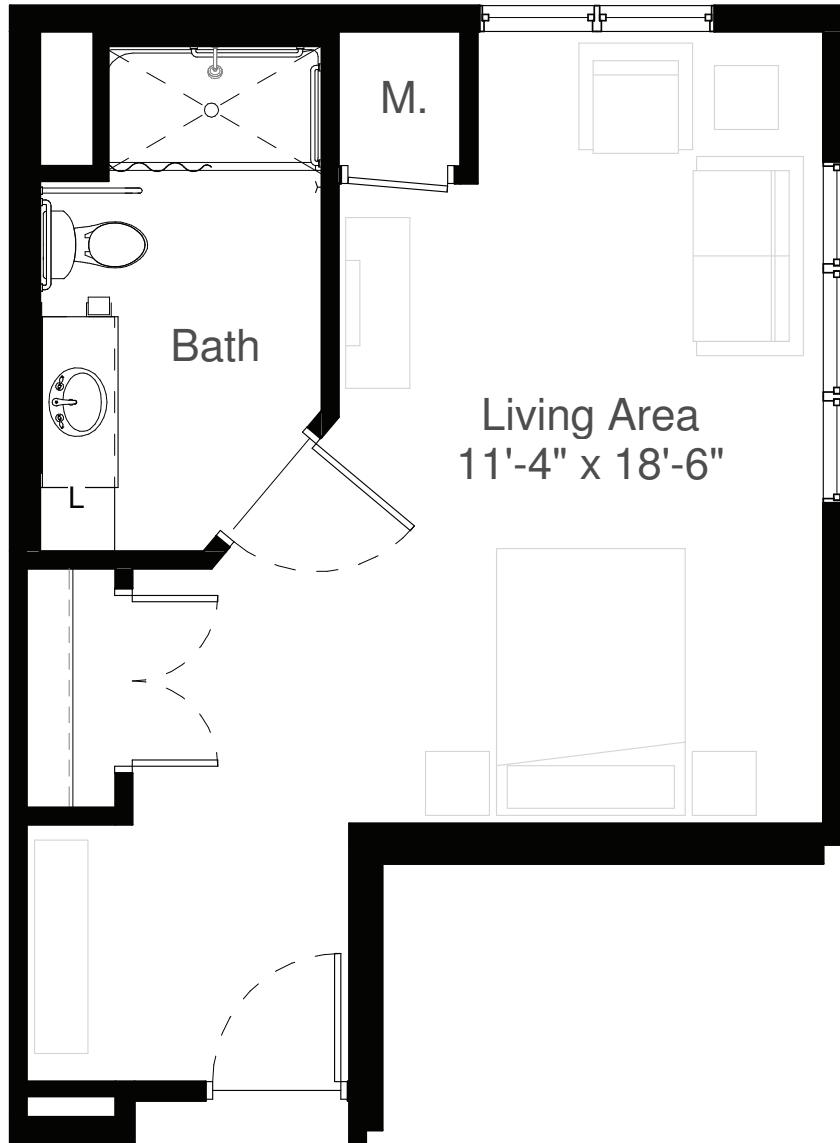

STYLE 1

376 Square Feet
Studio

measurements are approximate

8200 Main Street North Maple Grove MN 55369
WWW.SILVERCREEKONMAIN.COM

STYLE 2A

405 Square Feet
Studio

measurements are approximate

STYLE 2B

405 Square Feet
Studio

measurements are approximate

STYLE 3

424 Square Feet
Studio

measurements are approximate

STYLE 4A

501 Square Feet
Studio

measurements are approximate

8200 Main Street North Maple Grove MN 55369
WWW.SILVERCREEKONMAIN.COM

STYLE 4B

501 Square Feet
Studio

measurements are approximate