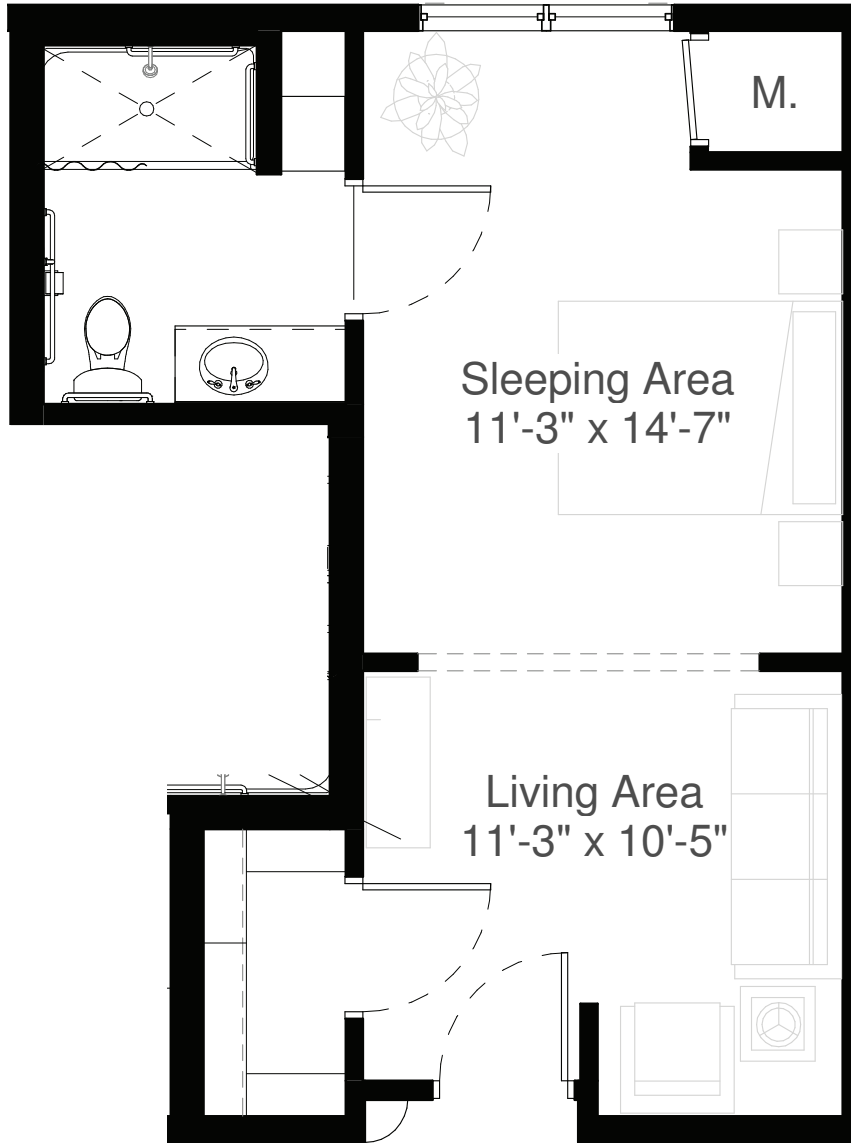

STYLE 1

376 Square Feet
Studio

measurements are approximate

8200 Main Street North Maple Grove MN 55369
WWW.SILVERCREEKONMAIN.COM

STYLE 2A

405 Square Feet
Studio

measurements are approximate

STYLE 2B

405 Square Feet
Studio

measurements are approximate

STYLE 3

424 Square Feet
Studio

measurements are approximate

STYLE 4A

501 Square Feet
Studio

measurements are approximate

8200 Main Street North Maple Grove MN 55369
WWW.SILVERCREEKONMAIN.COM

STYLE 4B

501 Square Feet
Studio

measurements are approximate