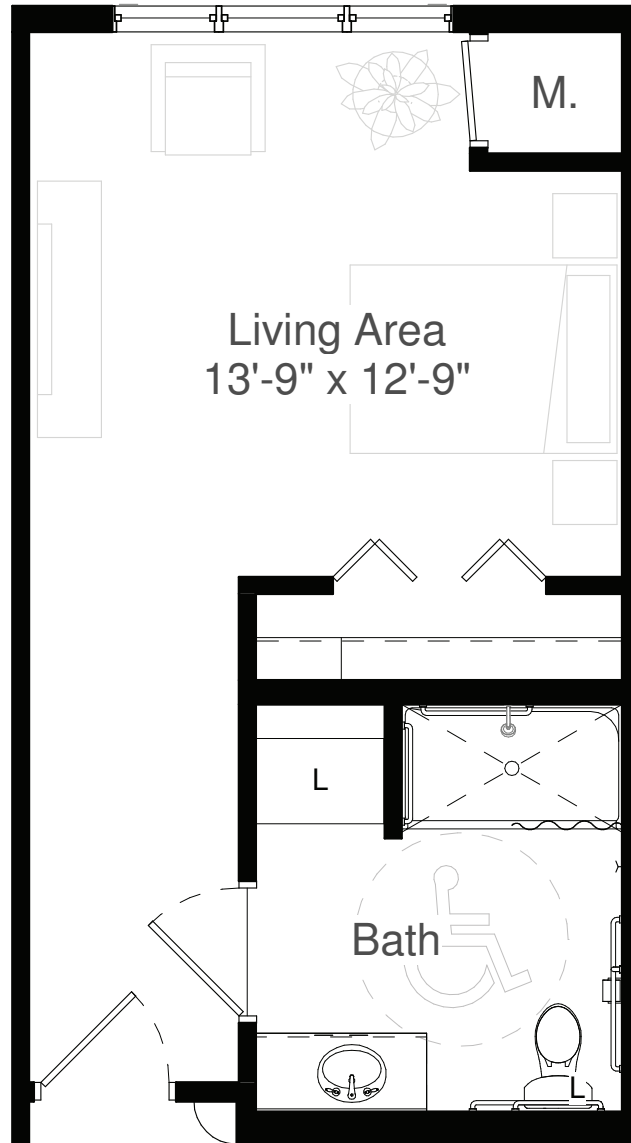

STYLE 1

376 Square Feet
Studio

measurements are approximate

8200 Main Street North Maple Grove MN 55369
WWW.SILVERCREEKONMAIN.COM

STYLE 2A

405 Square Feet
Studio

measurements are approximate

STYLE 2B

405 Square Feet
Studio

measurements are approximate

STYLE 3

424 Square Feet
Studio

measurements are approximate

STYLE 4A

501 Square Feet
Studio

measurements are approximate

8200 Main Street North Maple Grove MN 55369
WWW.SILVERCREEKONMAIN.COM

STYLE 4B

501 Square Feet
Studio

measurements are approximate