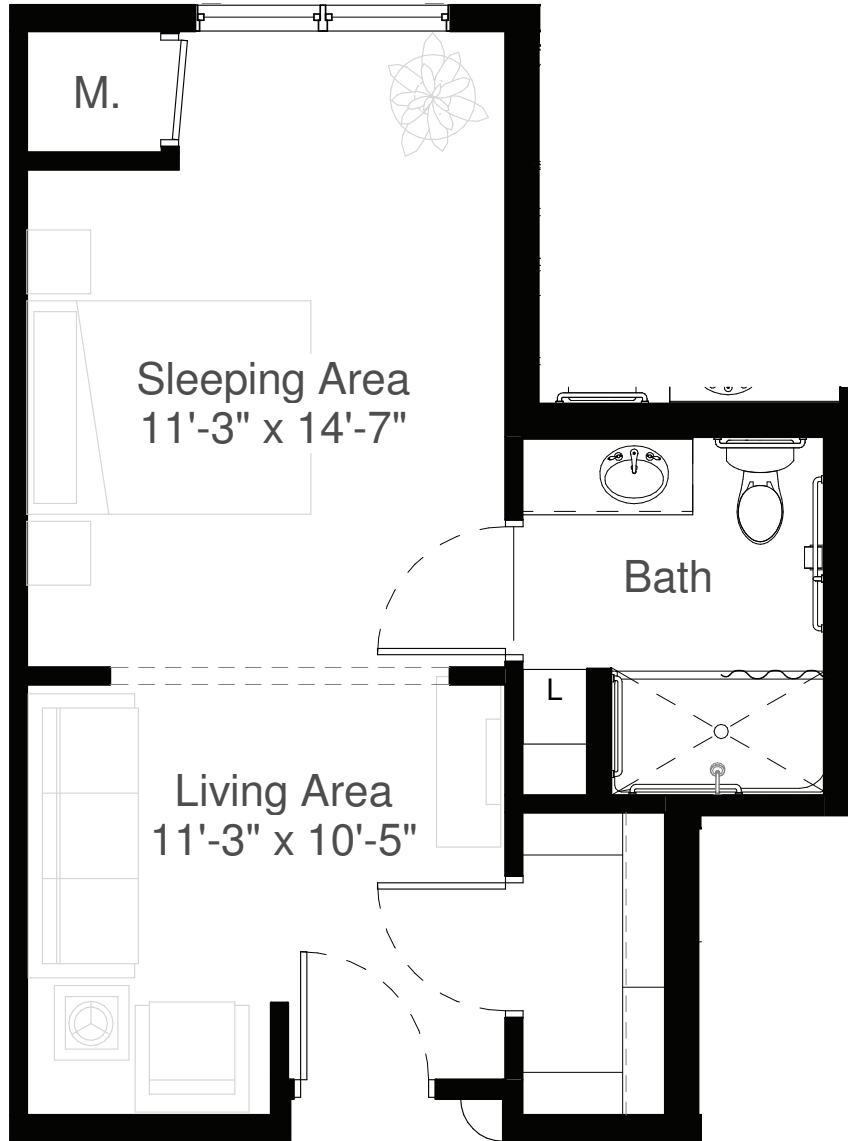

STYLE 1

376 Square Feet
Studio

measurements are approximate

8200 Main Street North Maple Grove MN 55369
WWW.SILVERCREEKONMAIN.COM

STYLE 2A

405 Square Feet
Studio

measurements are approximate

STYLE 2B

405 Square Feet
Studio

measurements are approximate

STYLE 3

424 Square Feet
Studio

measurements are approximate

STYLE 4A

501 Square Feet
Studio

measurements are approximate

8200 Main Street North Maple Grove MN 55369
WWW.SILVERCREEKONMAIN.COM

STYLE 4B

501 Square Feet
Studio

measurements are approximate