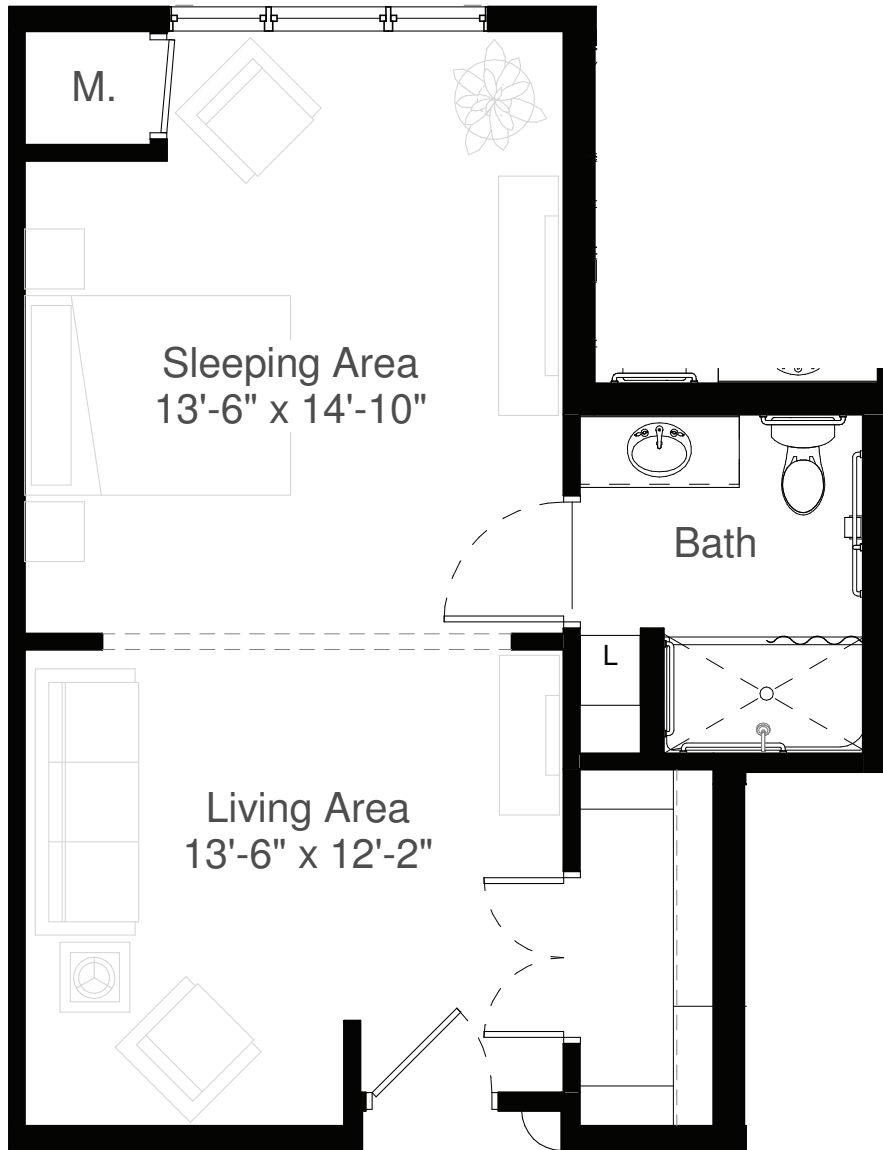

STYLE 1

376 Square Feet
Studio

measurements are approximate

8200 Main Street North Maple Grove MN 55369
WWW.SILVERCREEKONMAIN.COM

STYLE 2A

405 Square Feet
Studio

measurements are approximate

STYLE 2B

405 Square Feet
Studio

measurements are approximate

STYLE 3

424 Square Feet
Studio

measurements are approximate

STYLE 4A

501 Square Feet
Studio

measurements are approximate

8200 Main Street North Maple Grove MN 55369
WWW.SILVERCREEKONMAIN.COM

STYLE 4B

501 Square Feet
Studio

measurements are approximate