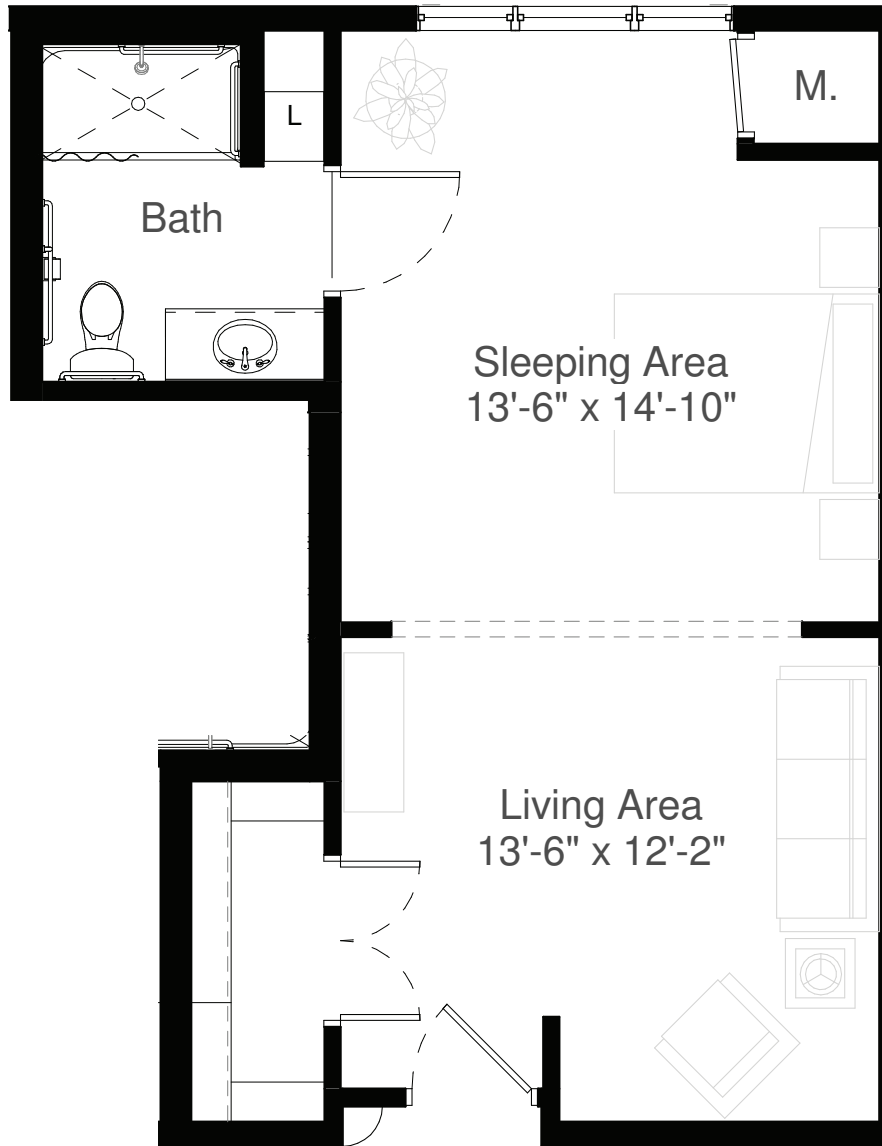

STYLE 1

376 Square Feet
Studio

measurements are approximate

8200 Main Street North Maple Grove MN 55369
WWW.SILVERCREEKONMAIN.COM

STYLE 2A

405 Square Feet
Studio

measurements are approximate

STYLE 2B

405 Square Feet
Studio

measurements are approximate

STYLE 3

424 Square Feet
Studio

measurements are approximate

STYLE 4A

501 Square Feet
Studio

measurements are approximate

8200 Main Street North Maple Grove MN 55369
WWW.SILVERCREEKONMAIN.COM

STYLE 4B

501 Square Feet
Studio

measurements are approximate