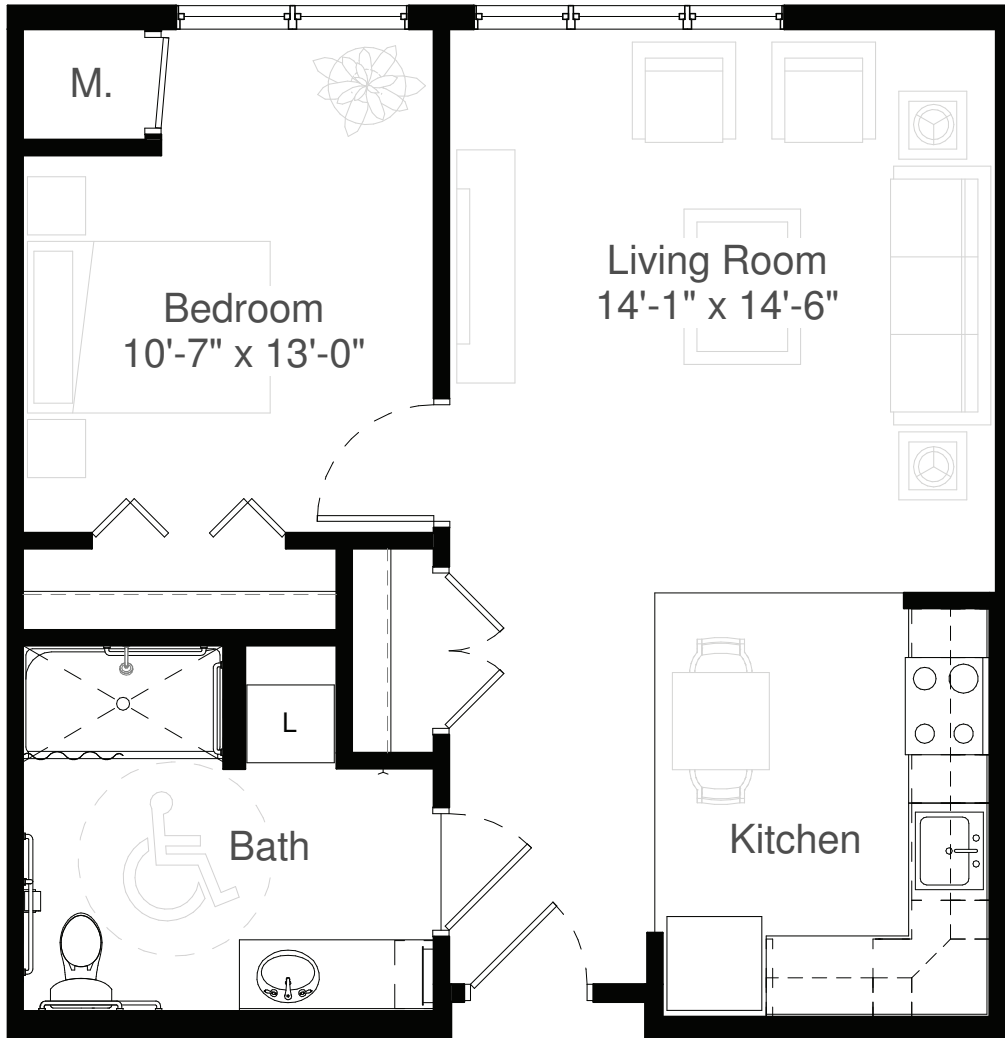

# STYLE A4

667 Square Feet

One Bedroom

measurements are approximate