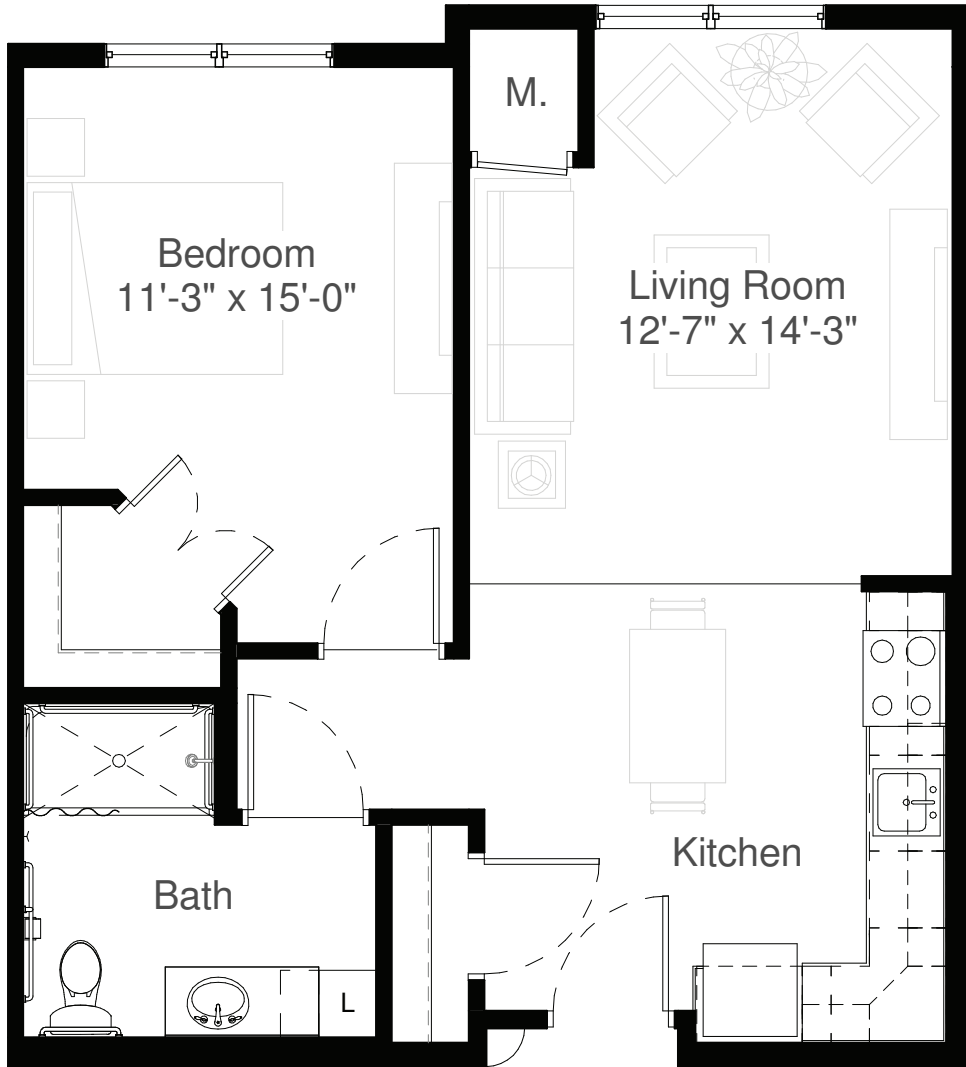

# STYLE A3

658 Square Feet

One Bedroom

measurements are approximate