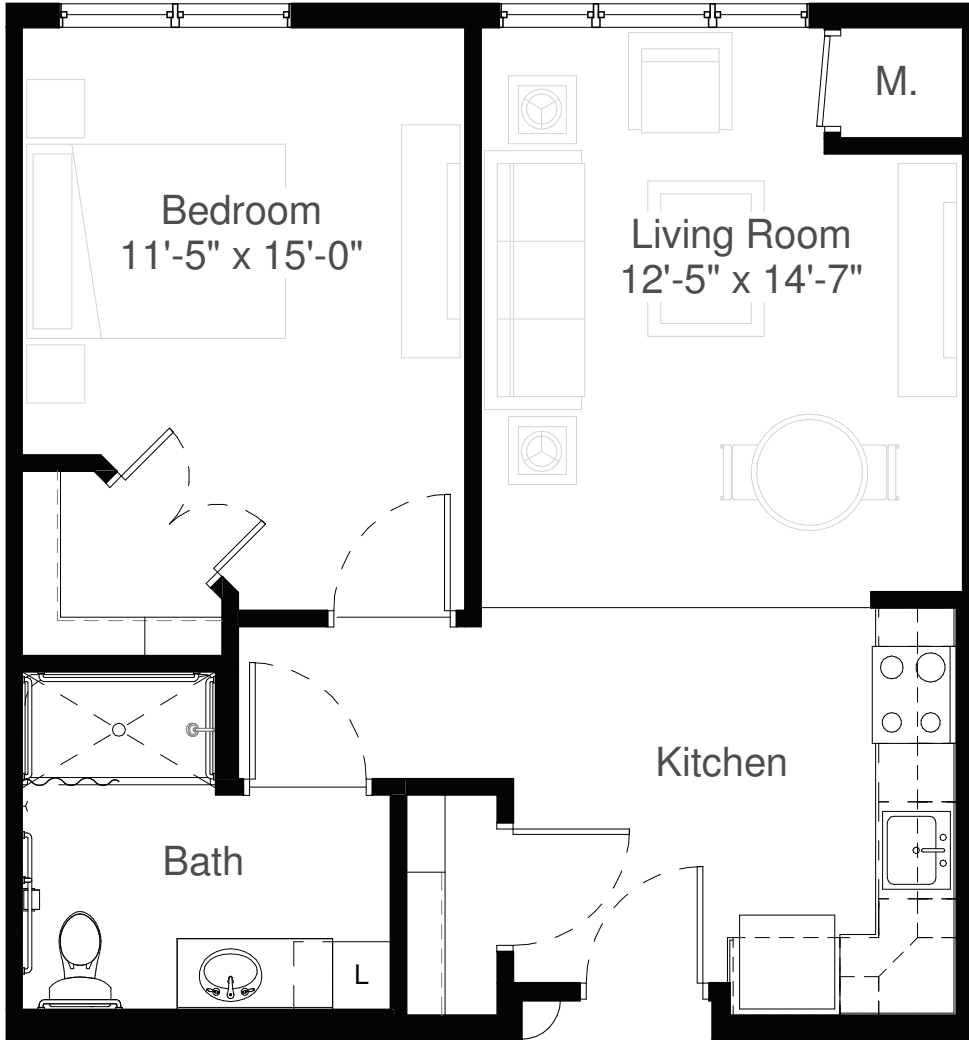

STYLE A2

645 Square Feet

One Bedroom

measurements are approximate

8200 Main Street North Maple Grove MN 55369
WWW.SILVERCREEKONMAIN.COM