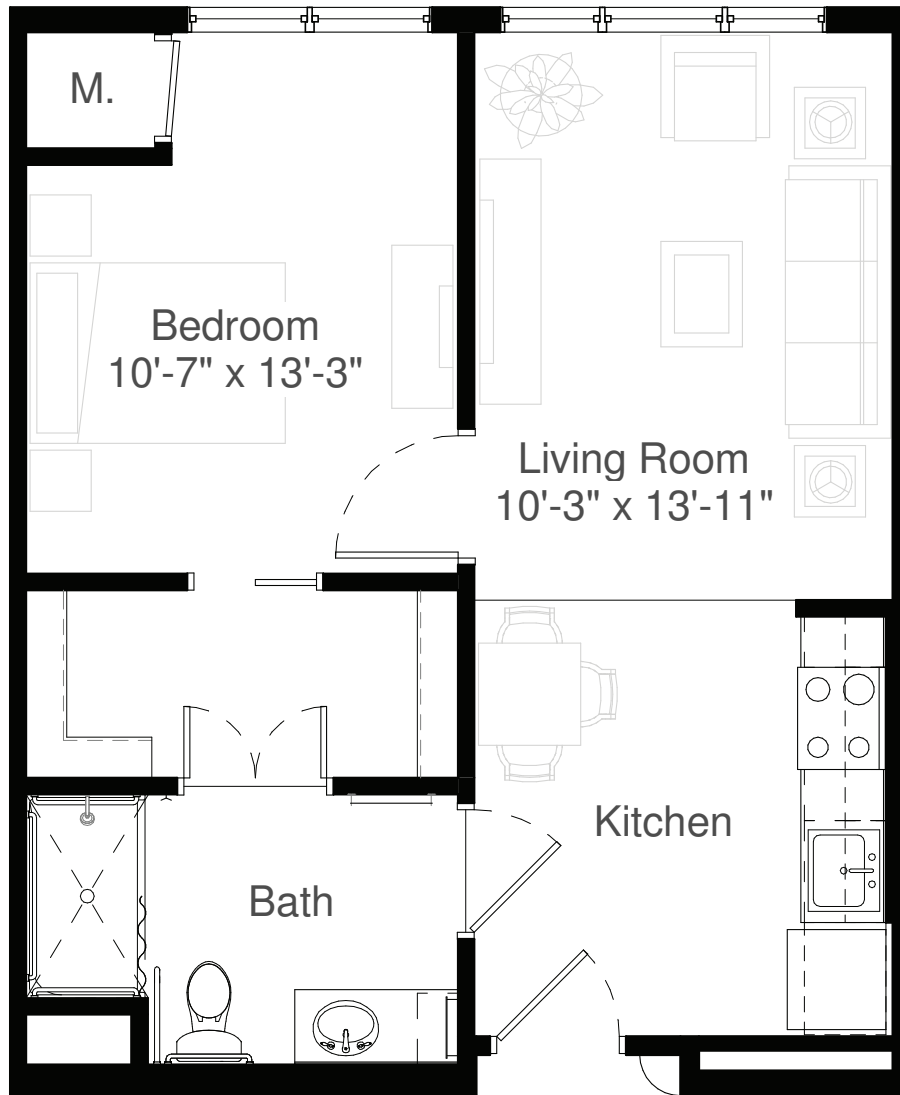

STYLE A1

567 Square Feet

One Bedroom

measurements are approximate