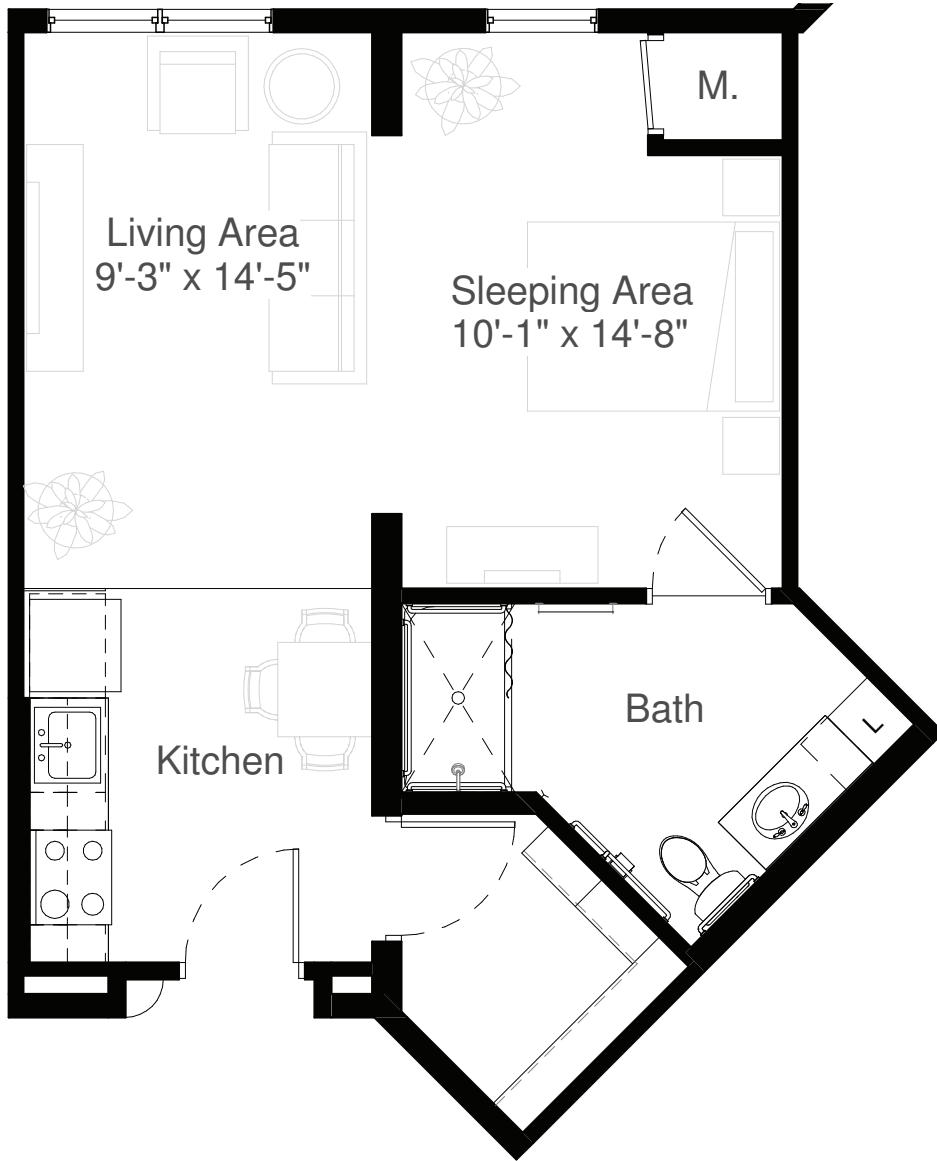

STYLE S4

561 Square Feet
Studio

measurements are approximate

8200 Main Street North Maple Grove MN 55369
WWW.SILVERCREEKONMAIN.COM