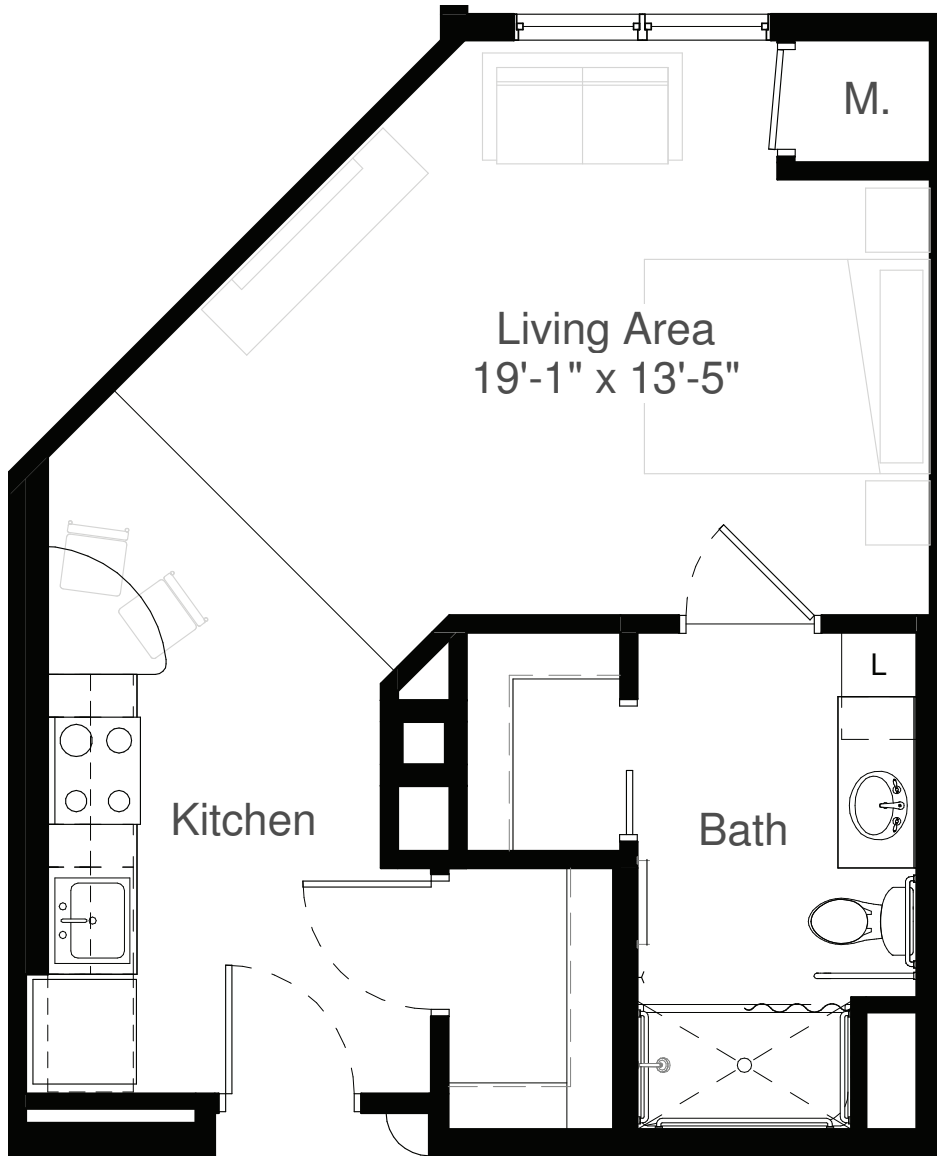

# STYLE S3

510 Square Feet  
Studio

measurements are approximate

8200 Main Street North Maple Grove MN 55369  
WWW.SILVERCREEKONMAIN.COM