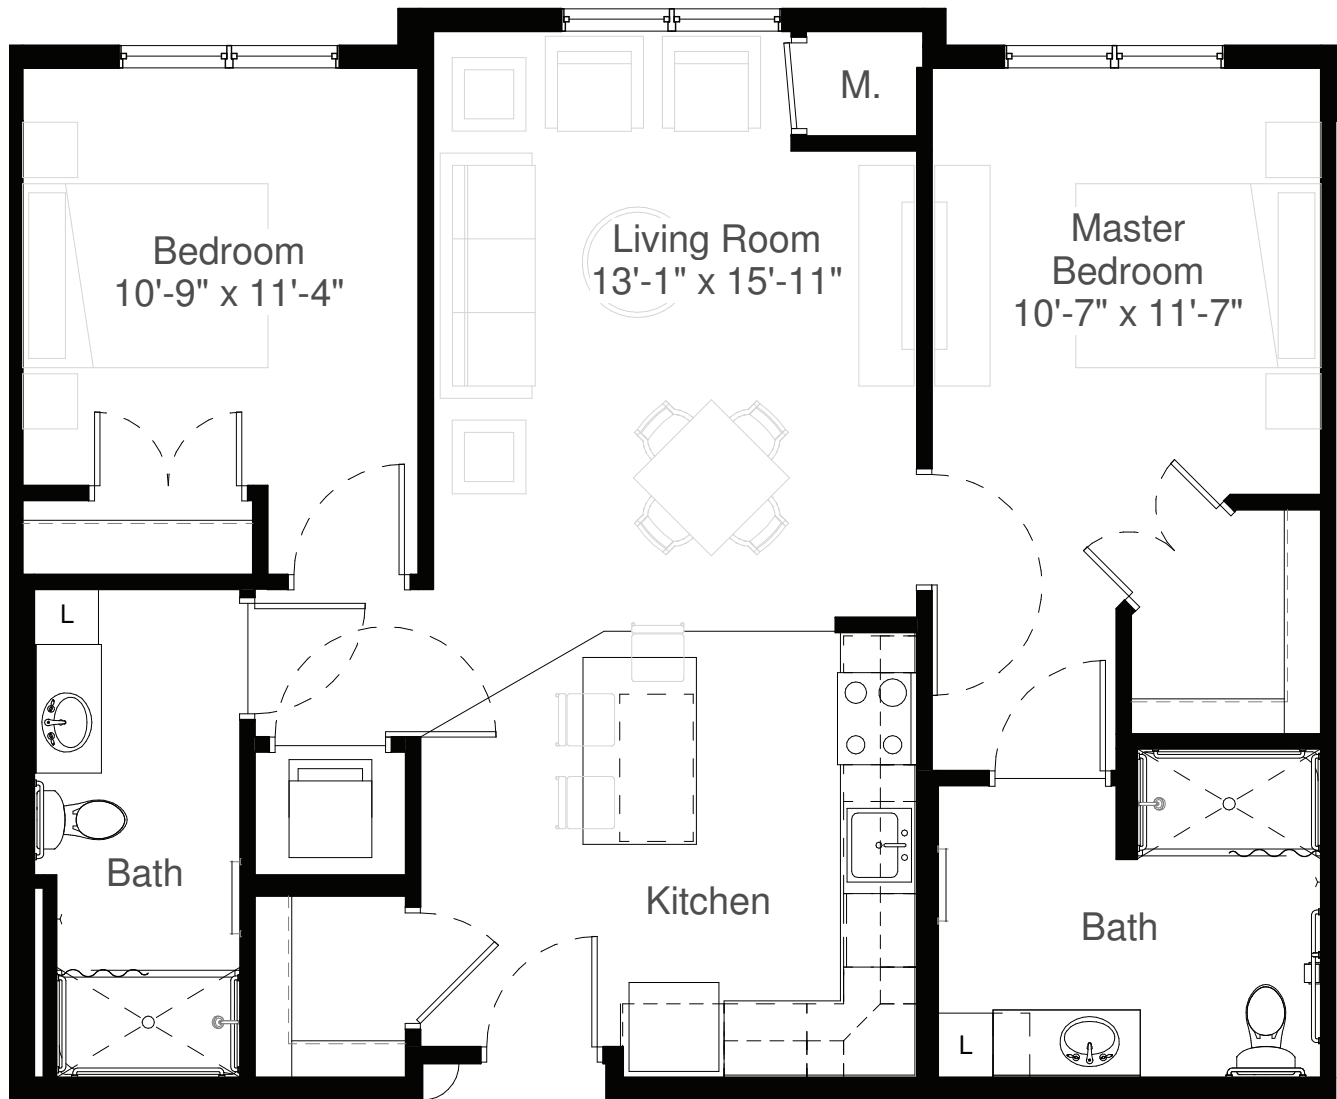

STYLE C1

1,019 Square Feet

Two Bedroom

measurements are approximate