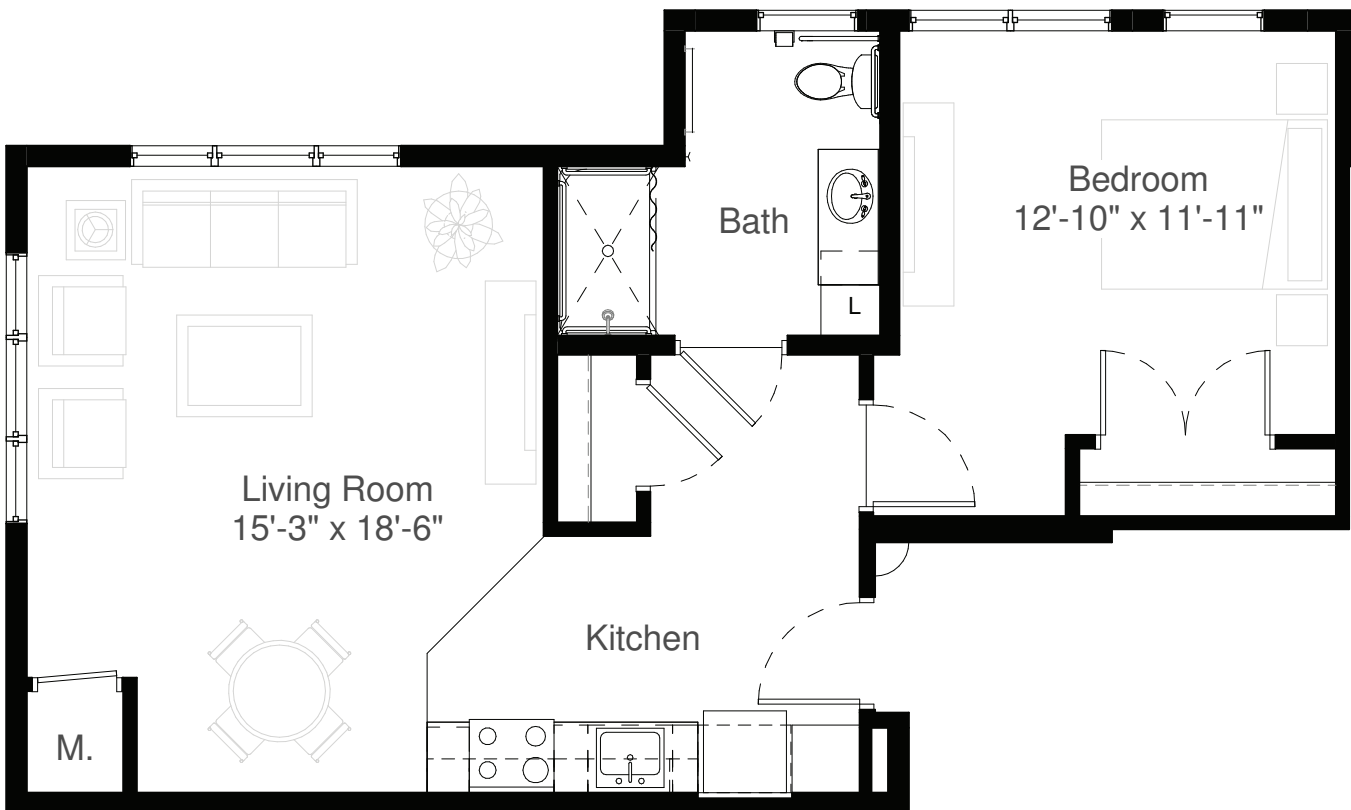

STYLE A7

720 Square Feet

One Bedroom

measurements are approximate

8200 Main Street North Maple Grove MN 55369

WWW.SILVERCREEKONMAIN.COM