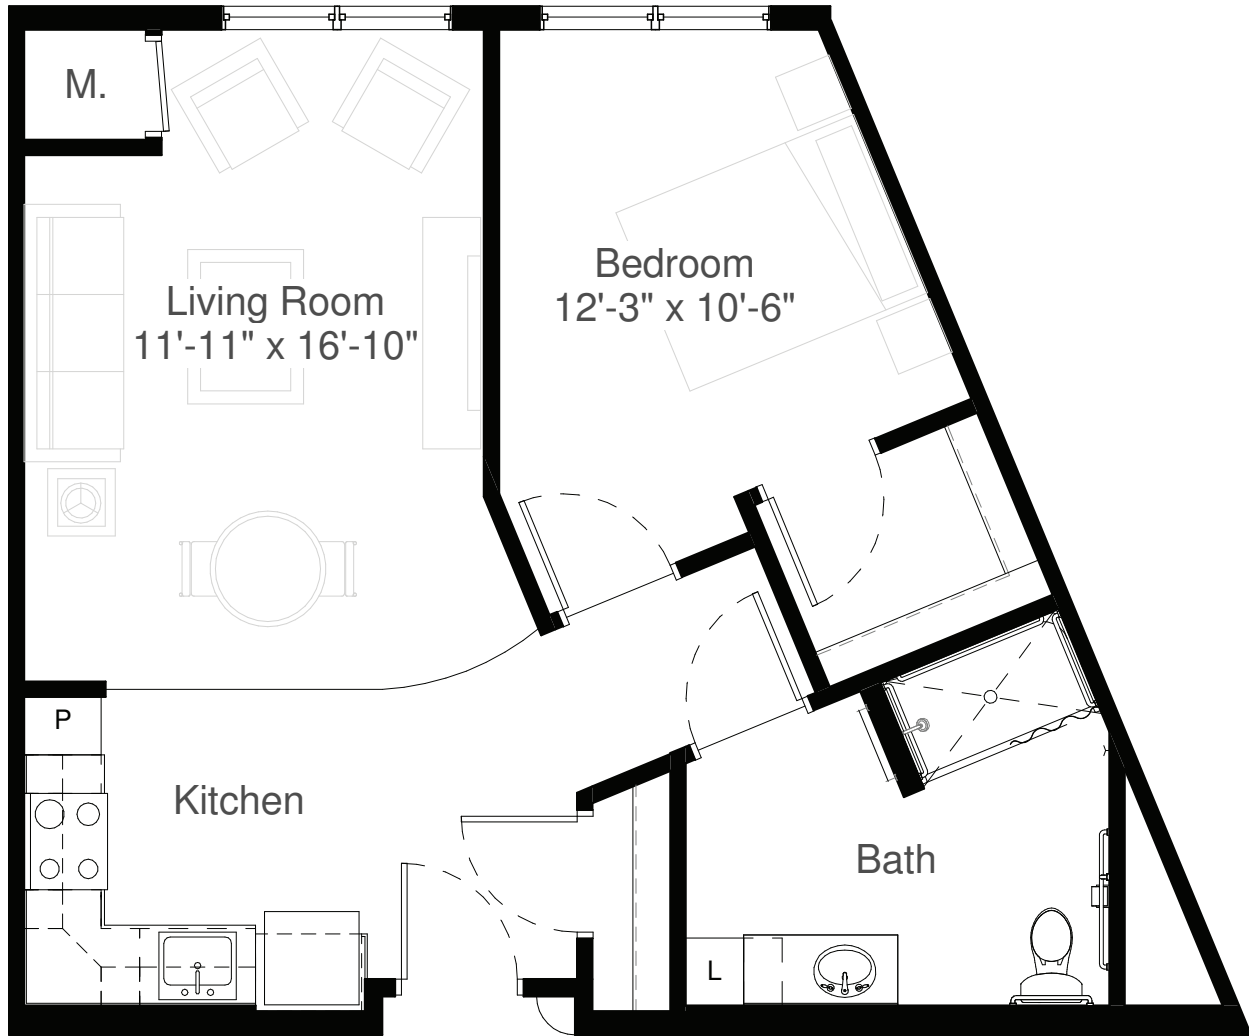

STYLE A6

688 Square Feet

One Bedroom

measurements are approximate

8200 Main Street North Maple Grove MN 55369
WWW.SILVERCREEKONMAIN.COM