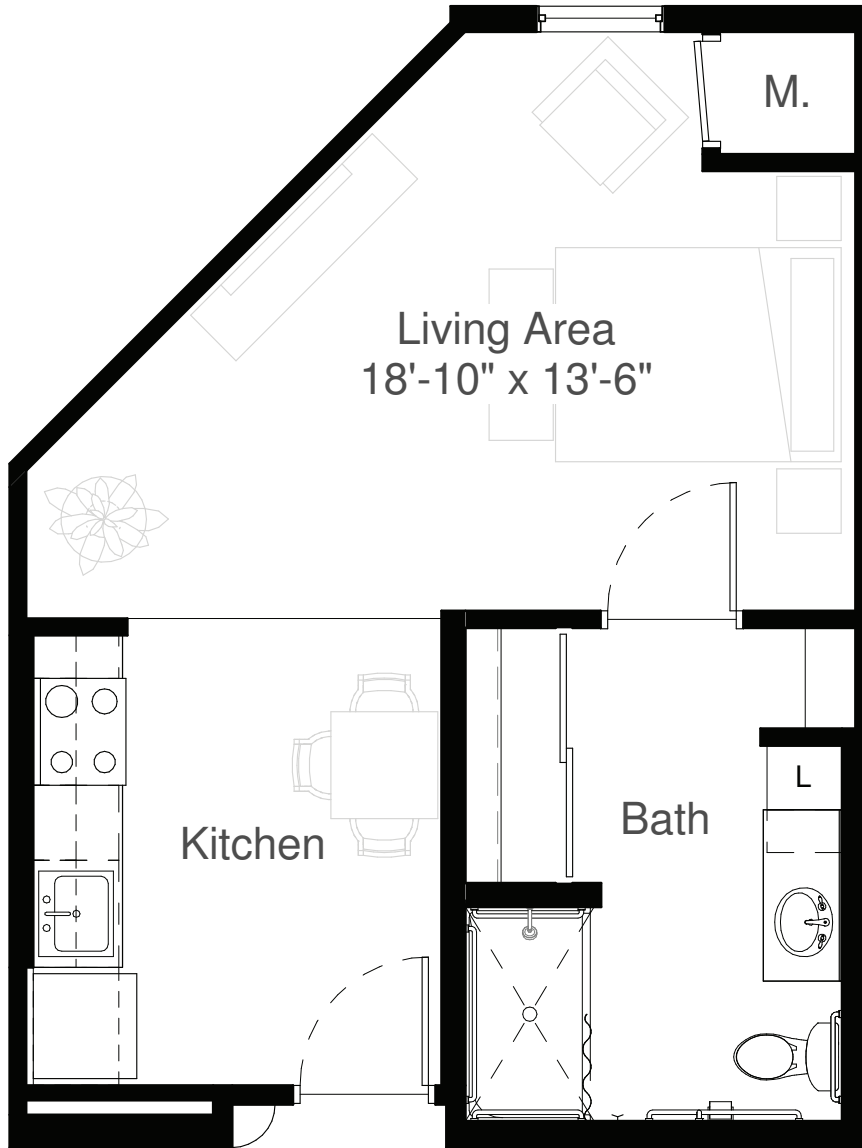

STYLE S1

465 Square Feet
Studio

measurements are approximate

8200 Main Street North Maple Grove MN 55369
WWW.SILVERCREEKONMAIN.COM