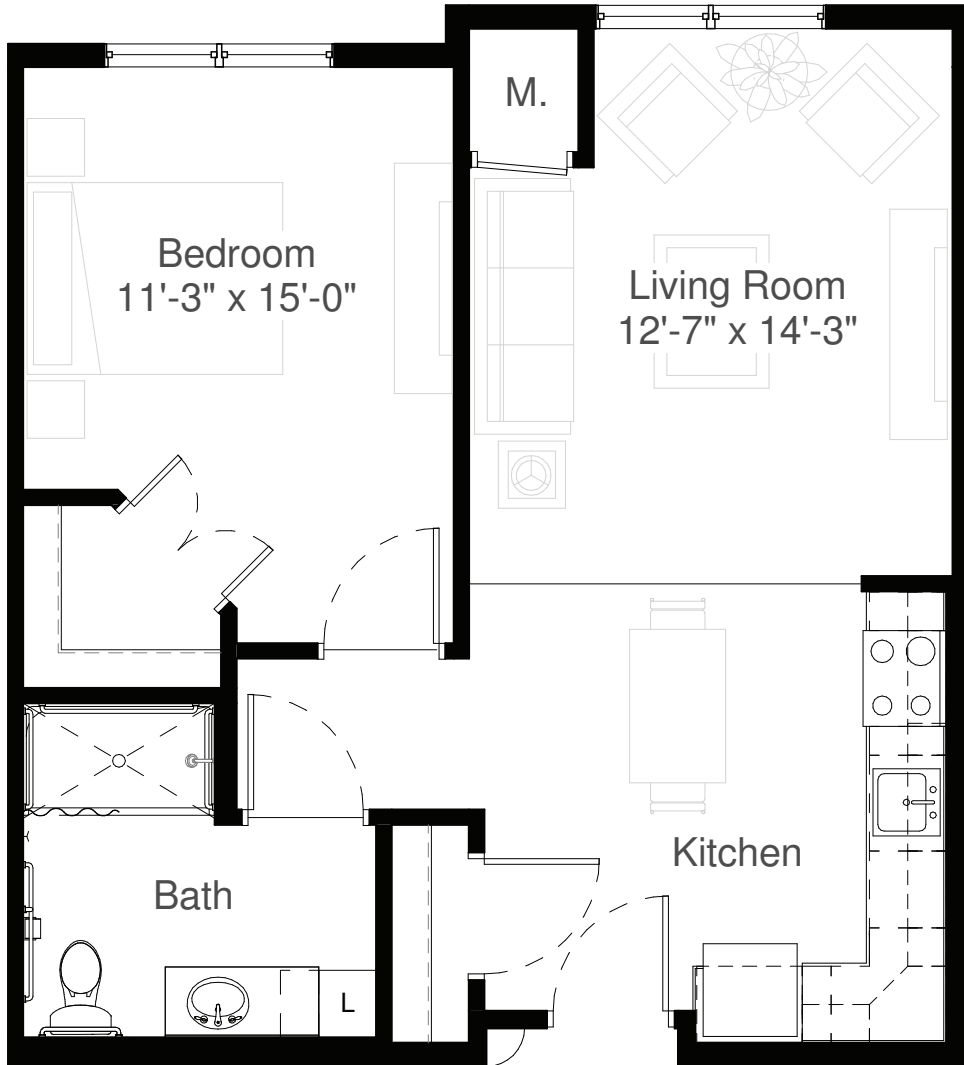

# STYLE A1

567 Square Feet

One Bedroom

measurements are approximate

8200 Main Street North Maple Grove MN 55369

WWW.SILVERCREEKONMAIN.COM

# STYLE A2

645 Square Feet

One Bedroom

measurements are approximate

8200 Main Street North Maple Grove MN 55369

WWW.SILVERCREEKONMAIN.COM

# STYLE A3

658 Square Feet

One Bedroom

measurements are approximate

# STYLE A4

667 Square Feet

One Bedroom

measurements are approximate