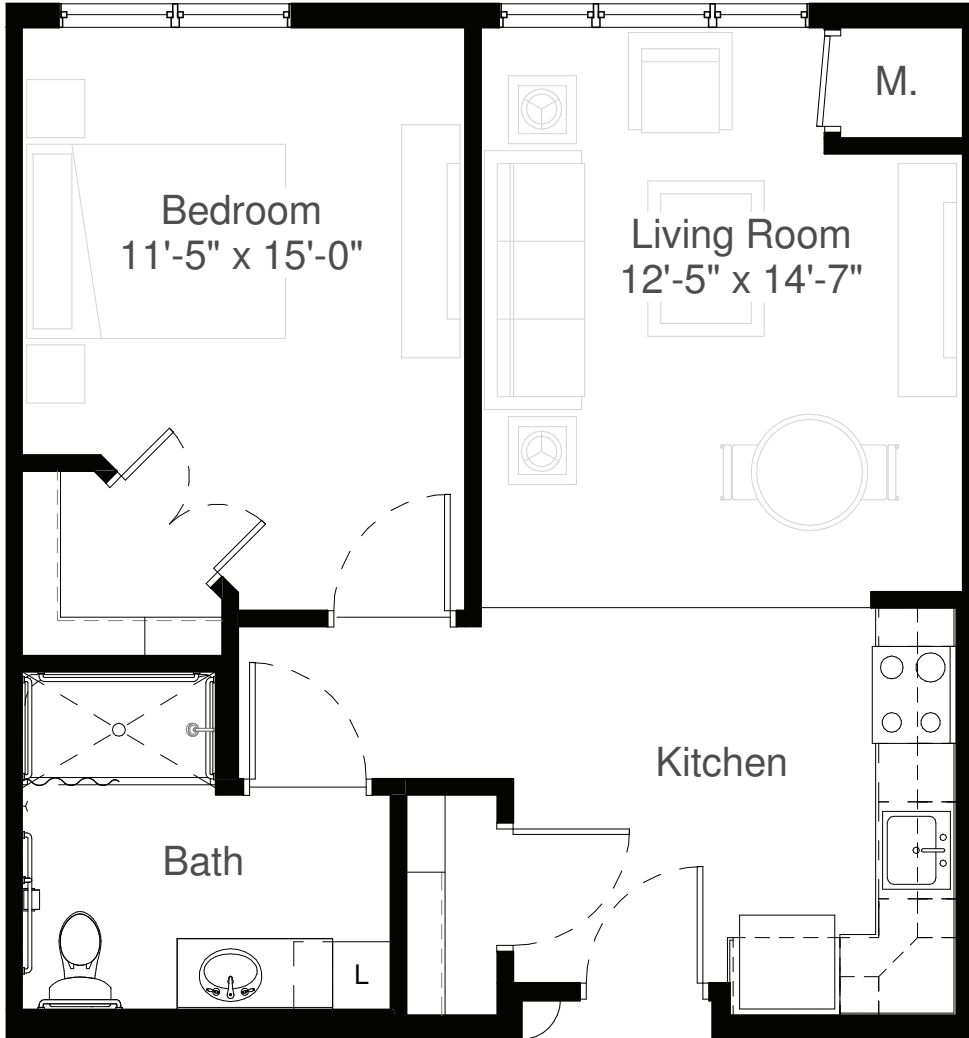

# STYLE S4

561 Square Feet  
Studio

measurements are approximate

# STYLE A1

567 Square Feet

One Bedroom

measurements are approximate

8200 Main Street North Maple Grove MN 55369

WWW.SILVERCREEKONMAIN.COM

# STYLE A2

645 Square Feet

One Bedroom

measurements are approximate

8200 Main Street North Maple Grove MN 55369

WWW.SILVERCREEKONMAIN.COM

# STYLE A3

658 Square Feet

One Bedroom

measurements are approximate