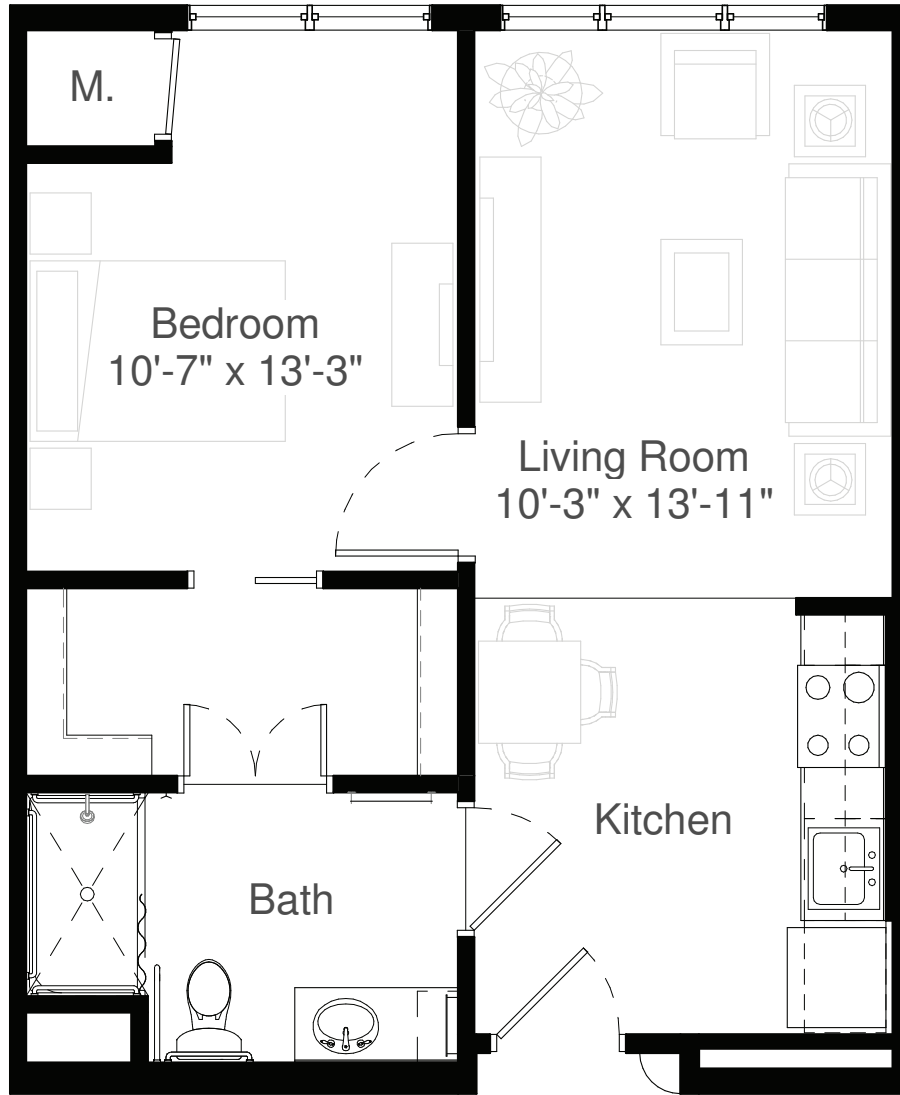

# STYLE S4

561 Square Feet  
Studio

measurements are approximate

# STYLE A1

567 Square Feet

One Bedroom

measurements are approximate

8200 Main Street North Maple Grove MN 55369

WWW.SILVERCREEKONMAIN.COM

# STYLE A2

645 Square Feet

One Bedroom

measurements are approximate

8200 Main Street North Maple Grove MN 55369

WWW.SILVERCREEKONMAIN.COM

# STYLE A3

658 Square Feet

One Bedroom

measurements are approximate