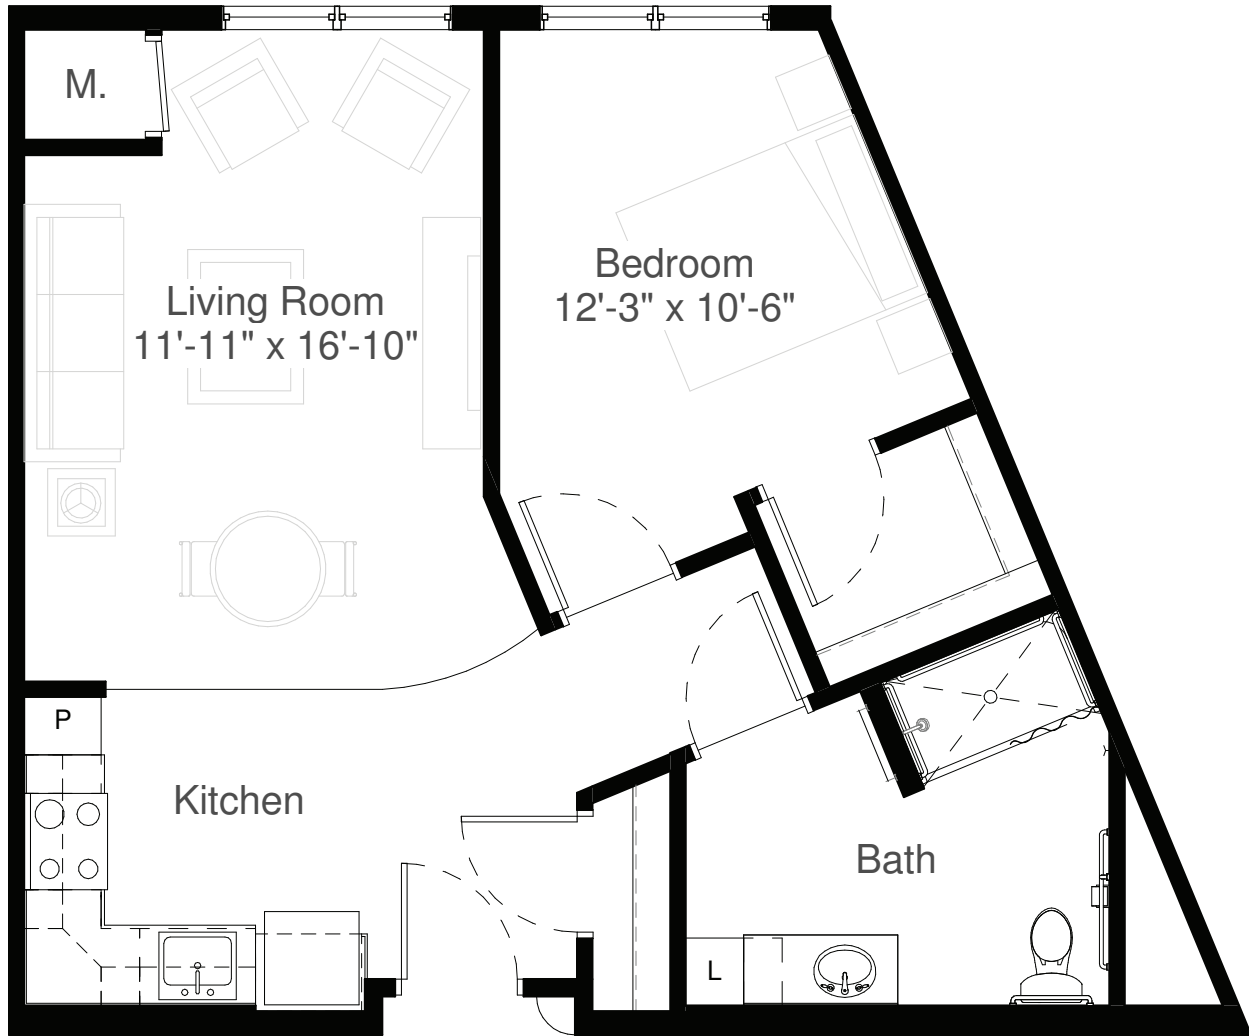

# STYLE A4

667 Square Feet

One Bedroom

measurements are approximate

# STYLE A5

684 Square Feet

One Bedroom

measurements are approximate

# STYLE A6

688 Square Feet

One Bedroom

measurements are approximate

8200 Main Street North Maple Grove MN 55369  
WWW.SILVERCREEKONMAIN.COM

# STYLE A7

720 Square Feet

One Bedroom

measurements are approximate

8200 Main Street North Maple Grove MN 55369

WWW.SILVERCREEKONMAIN.COM