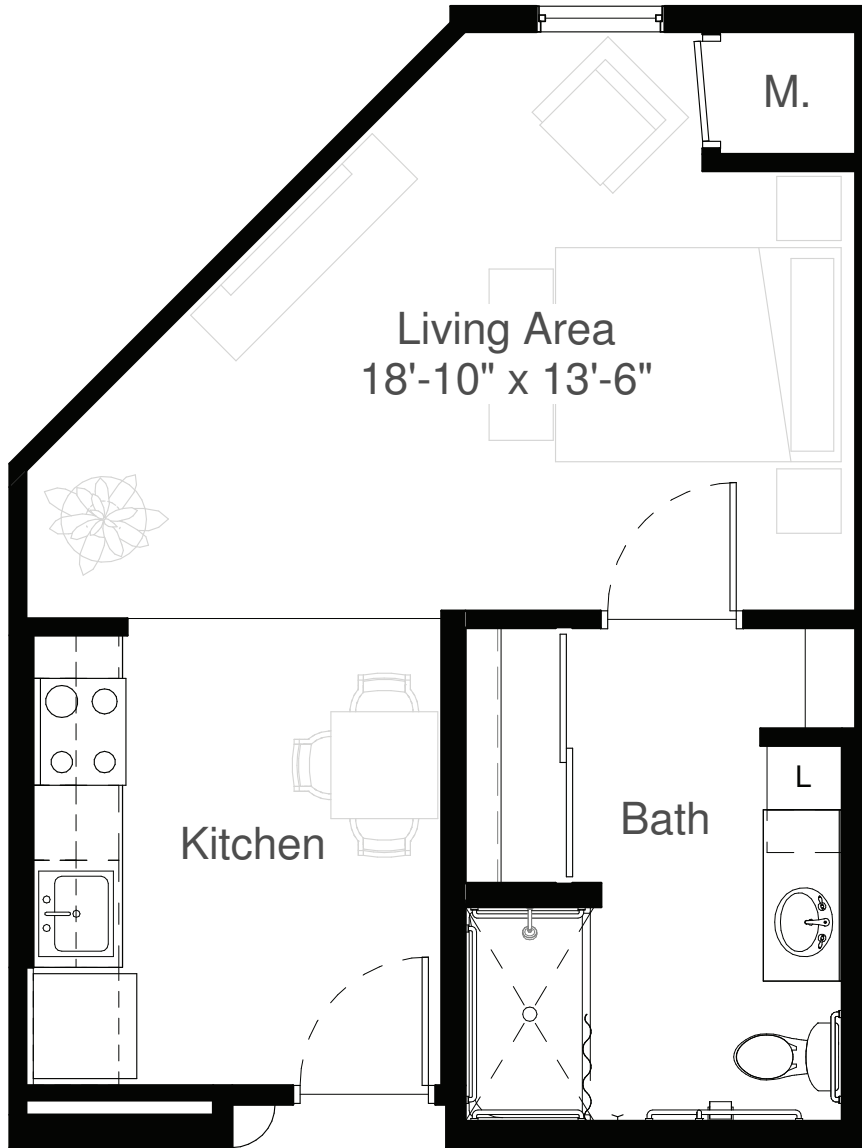

# STYLE S1

465 Square Feet  
Studio

measurements are approximate

8200 Main Street North Maple Grove MN 55369  
WWW.SILVERCREEKONMAIN.COM

# STYLE S2

468 Square Feet  
Studio

measurements are approximate

8200 Main Street North Maple Grove MN 55369  
WWW.SILVERCREEKONMAIN.COM

# STYLE S3

510 Square Feet  
Studio

measurements are approximate

8200 Main Street North Maple Grove MN 55369  
WWW.SILVERCREEKONMAIN.COM

# STYLE S4

561 Square Feet  
Studio

measurements are approximate