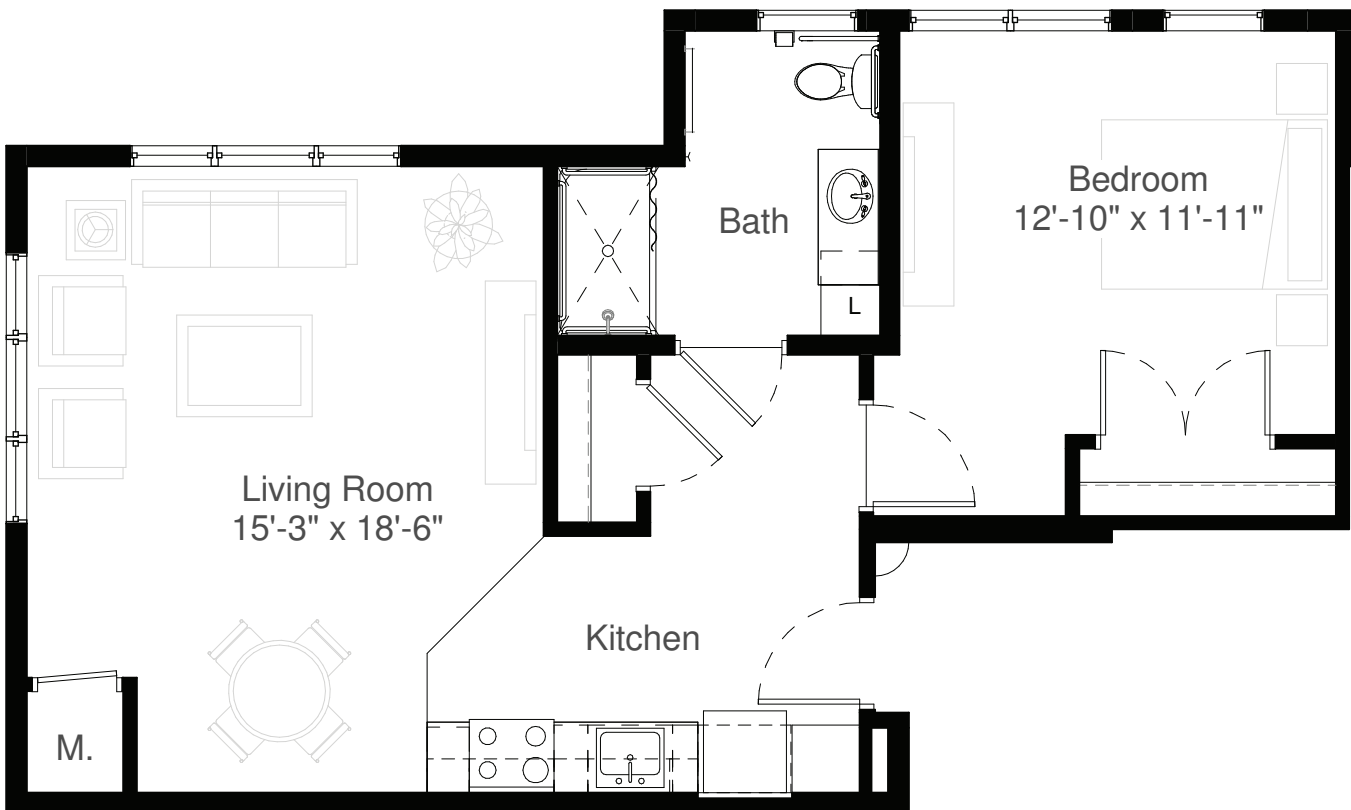

# STYLE A5

684 Square Feet

One Bedroom

measurements are approximate

# STYLE A6

688 Square Feet

One Bedroom

measurements are approximate

8200 Main Street North Maple Grove MN 55369  
WWW.SILVERCREEKONMAIN.COM

# STYLE A7

720 Square Feet

One Bedroom

measurements are approximate

8200 Main Street North Maple Grove MN 55369

WWW.SILVERCREEKONMAIN.COM

# STYLE C1

1,019 Square Feet

Two Bedroom

measurements are approximate