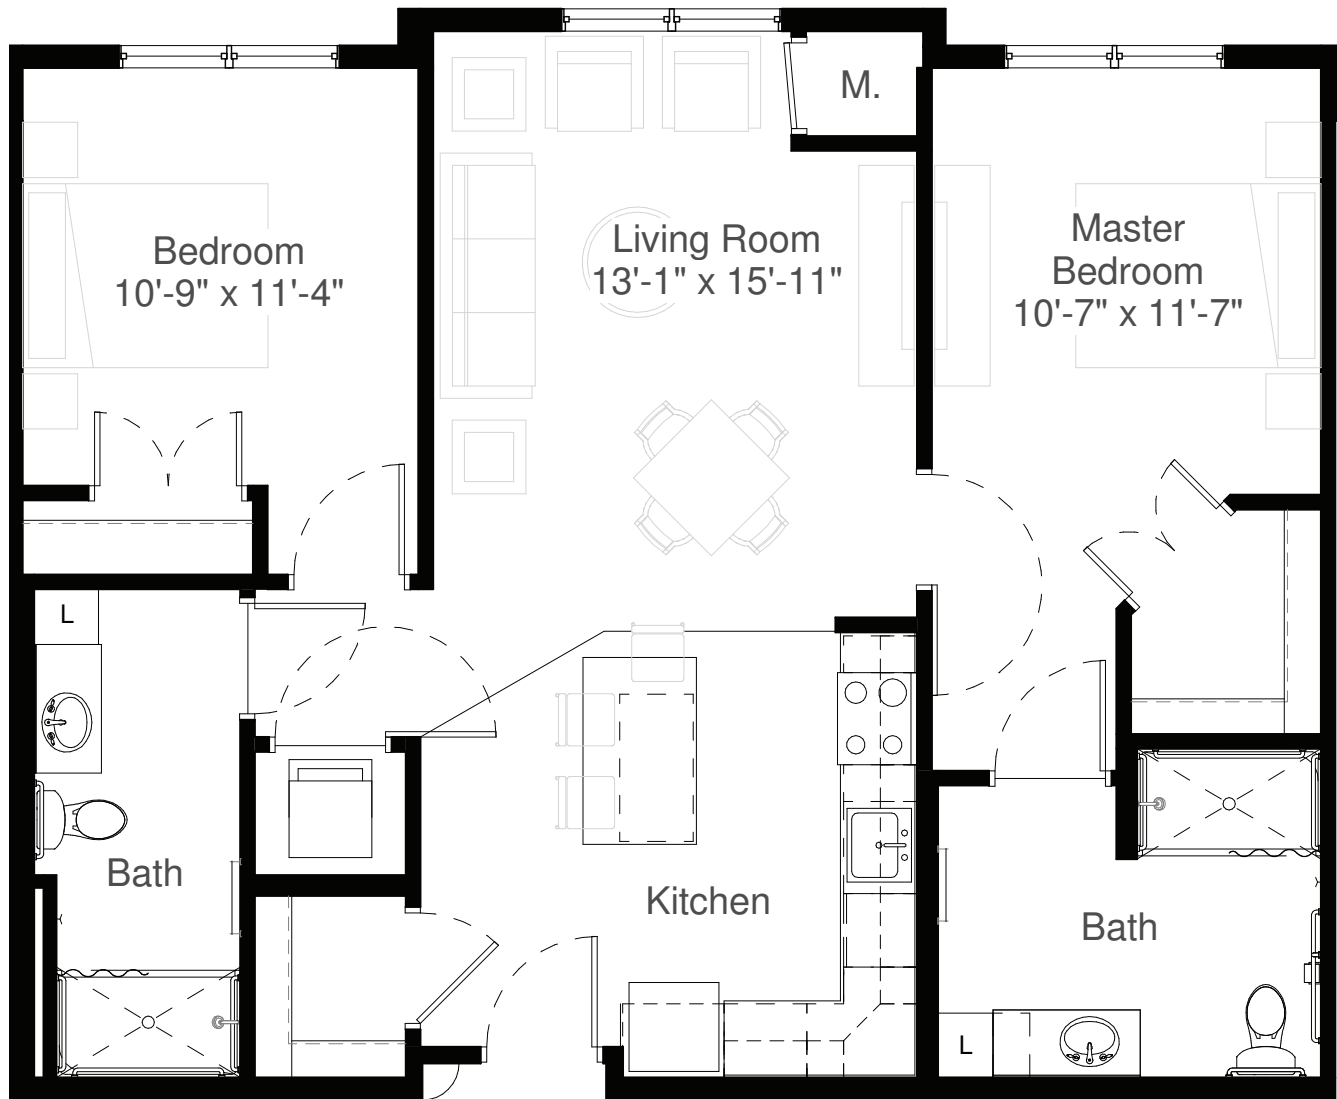

# STYLE A6

688 Square Feet

One Bedroom

measurements are approximate

8200 Main Street North Maple Grove MN 55369  
WWW.SILVERCREEKONMAIN.COM

# STYLE A7

720 Square Feet

One Bedroom

measurements are approximate

8200 Main Street North Maple Grove MN 55369

WWW.SILVERCREEKONMAIN.COM

# STYLE C1

1,019 Square Feet

Two Bedroom

measurements are approximate