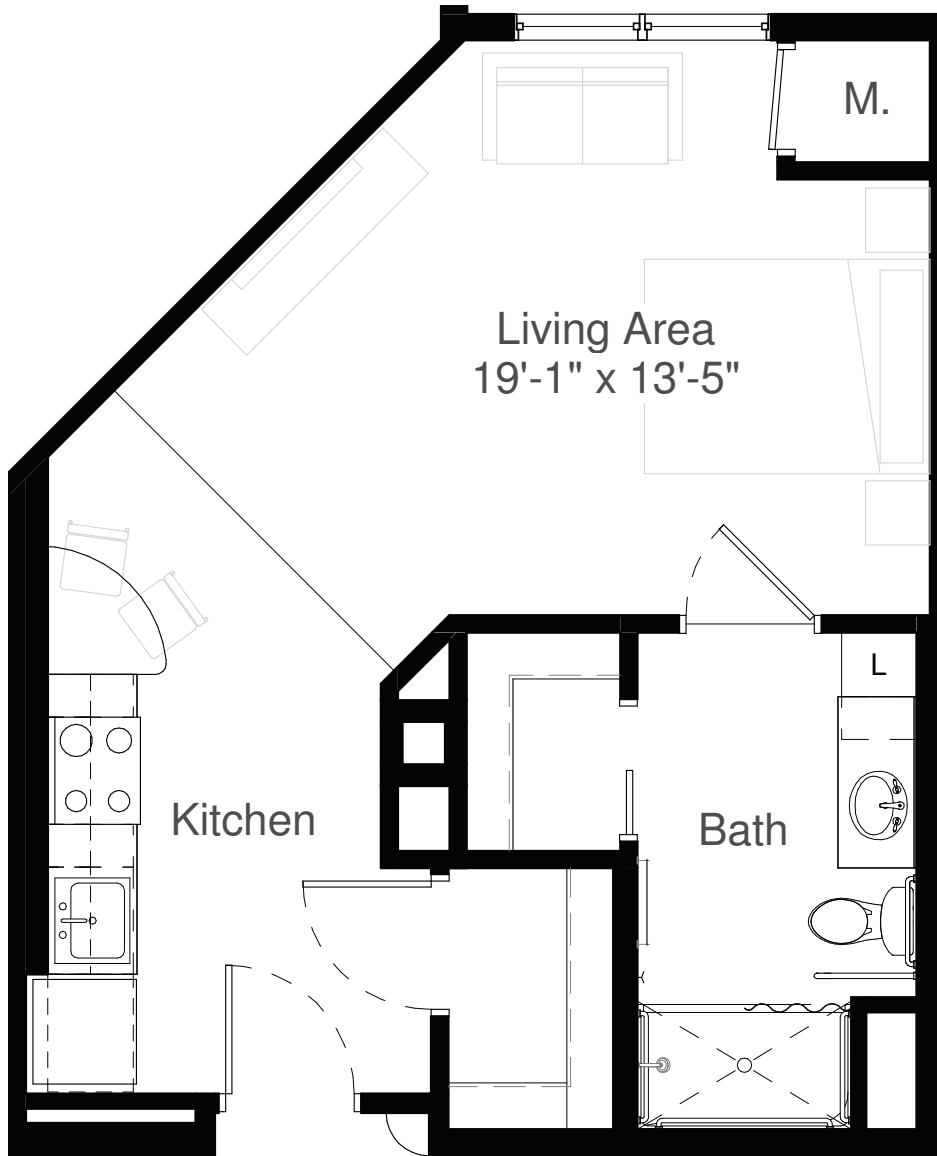

# STYLE S2

468 Square Feet  
Studio

measurements are approximate

8200 Main Street North Maple Grove MN 55369  
WWW.SILVERCREEKONMAIN.COM

# STYLE S3

510 Square Feet  
Studio

measurements are approximate

8200 Main Street North Maple Grove MN 55369  
WWW.SILVERCREEKONMAIN.COM

# STYLE S4

561 Square Feet  
Studio

measurements are approximate

# STYLE A1

567 Square Feet

One Bedroom

measurements are approximate

8200 Main Street North Maple Grove MN 55369

WWW.SILVERCREEKONMAIN.COM