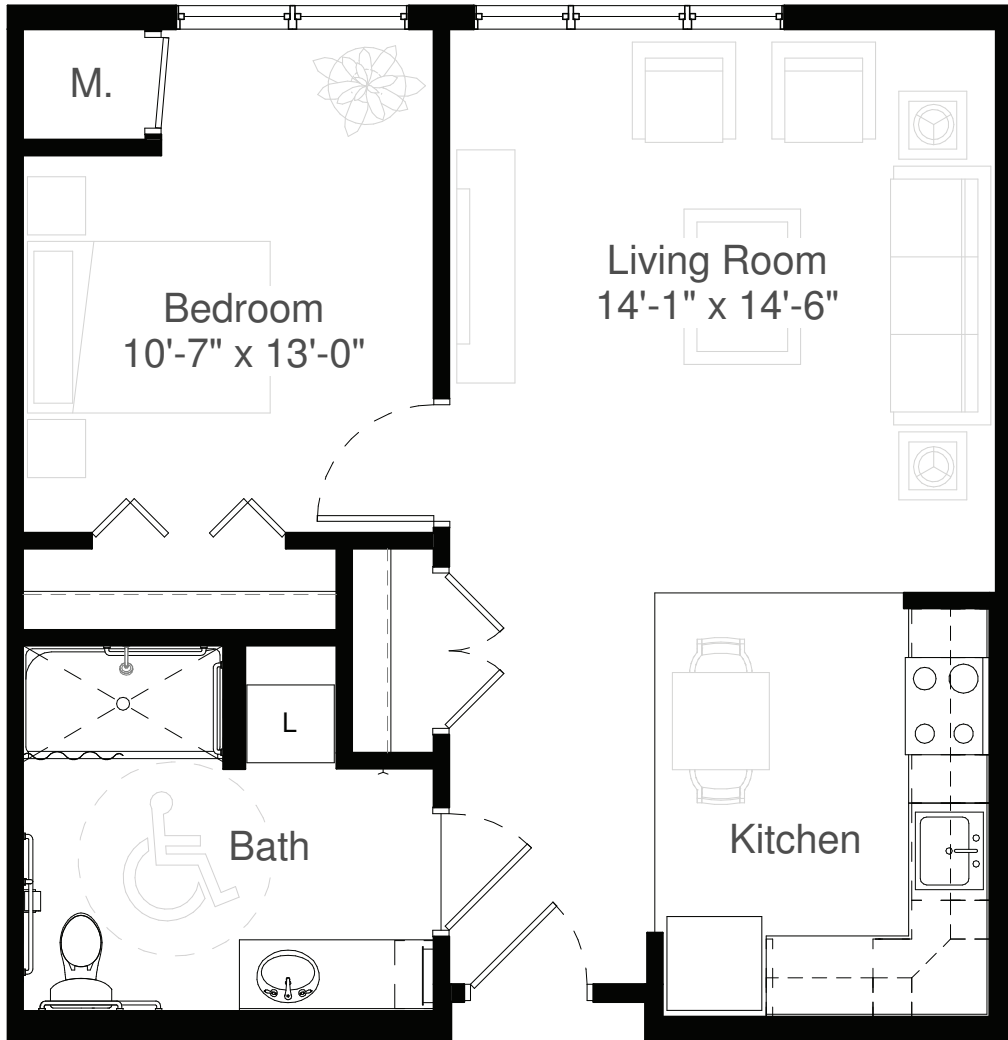

# STYLE A2

645 Square Feet

One Bedroom

measurements are approximate

8200 Main Street North Maple Grove MN 55369

WWW.SILVERCREEKONMAIN.COM

# STYLE A3

658 Square Feet

One Bedroom

measurements are approximate

# STYLE A4

667 Square Feet

One Bedroom

measurements are approximate

# STYLE A5

684 Square Feet

One Bedroom

measurements are approximate