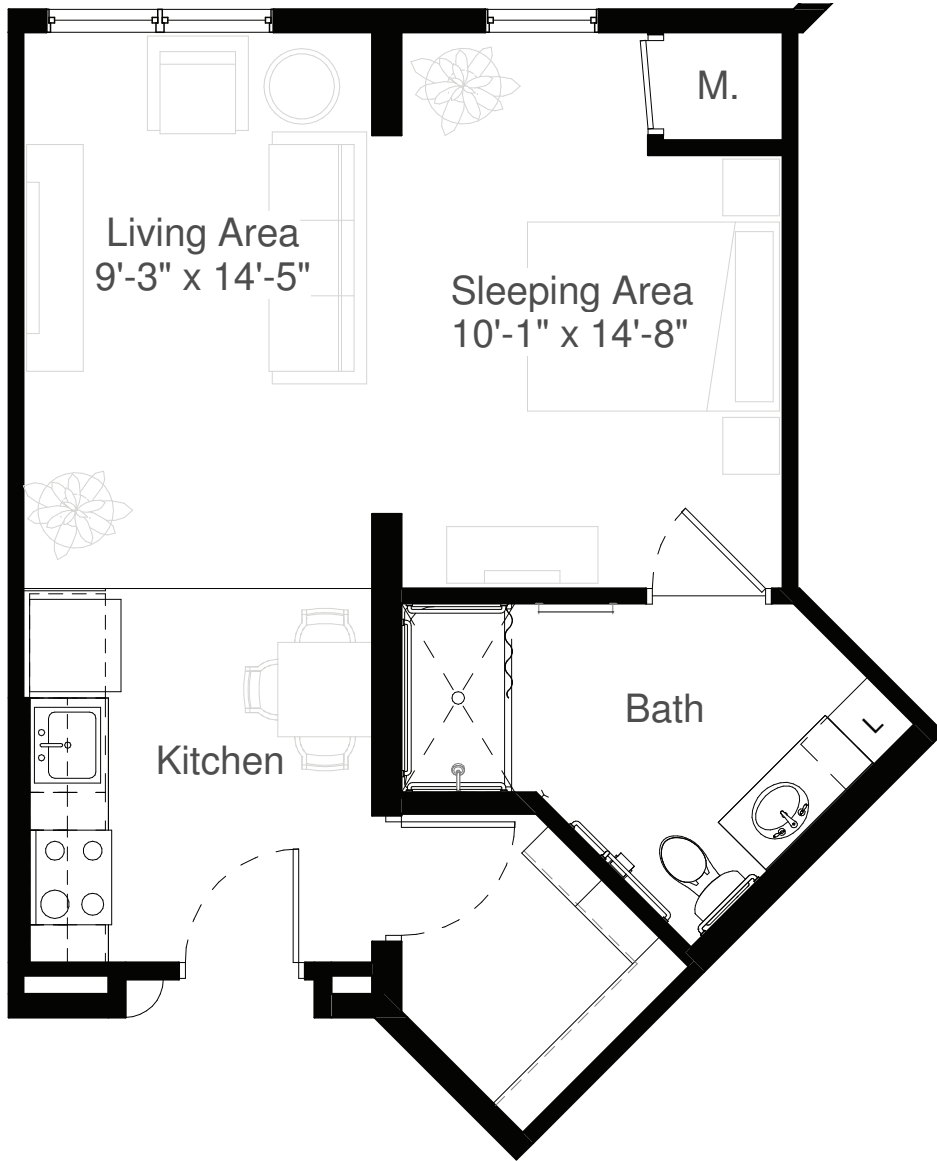

# STYLE S2

468 Square Feet  
Studio

measurements are approximate

8200 Main Street North Maple Grove MN 55369  
WWW.SILVERCREEKONMAIN.COM

# STYLE S3

510 Square Feet  
Studio

measurements are approximate

8200 Main Street North Maple Grove MN 55369  
WWW.SILVERCREEKONMAIN.COM

# STYLE S4

561 Square Feet  
Studio

measurements are approximate

# STYLE A1

567 Square Feet

One Bedroom

measurements are approximate

8200 Main Street North Maple Grove MN 55369

WWW.SILVERCREEKONMAIN.COM