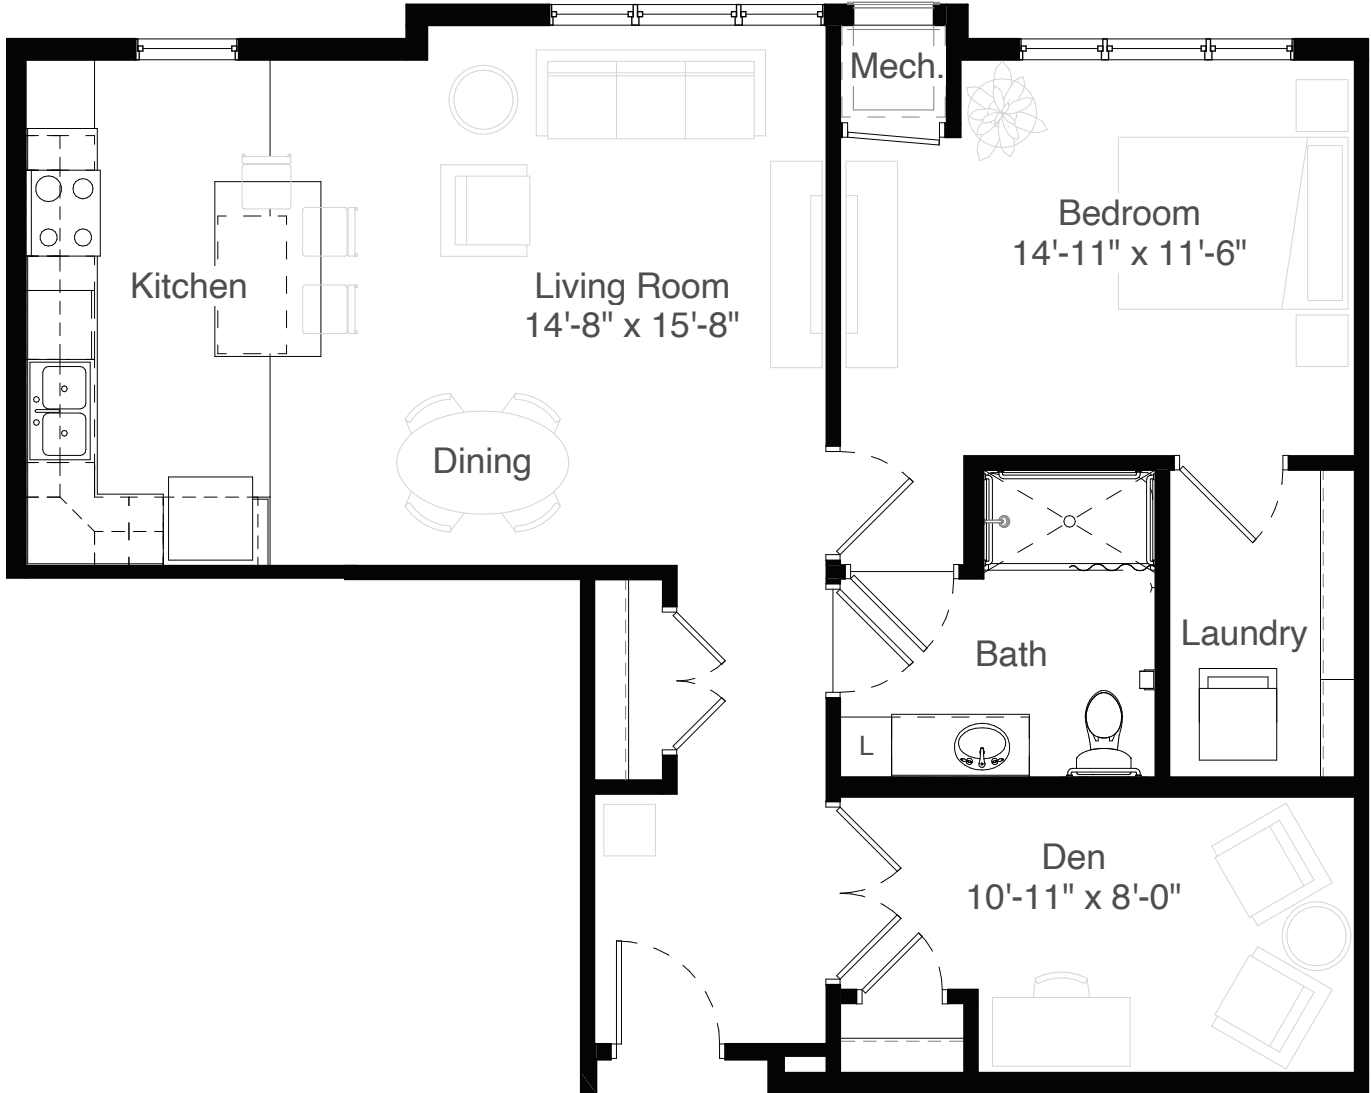

STYLE B1

958 Square Feet

One Bedroom + Den

measurements are approximate