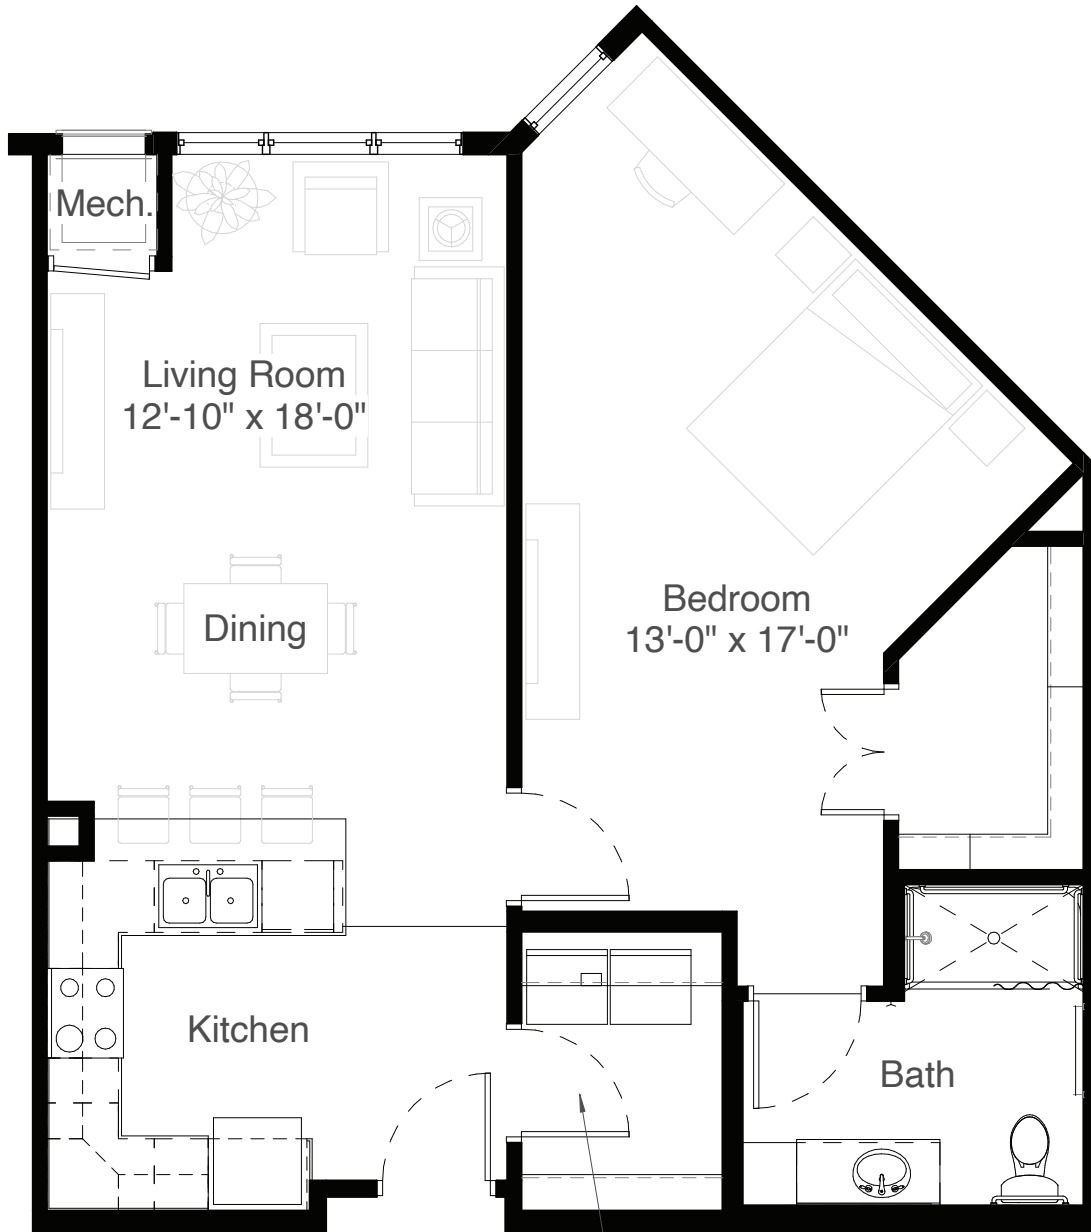

STYLE A8

858 Square Feet

One Bedroom

measurements are approximate