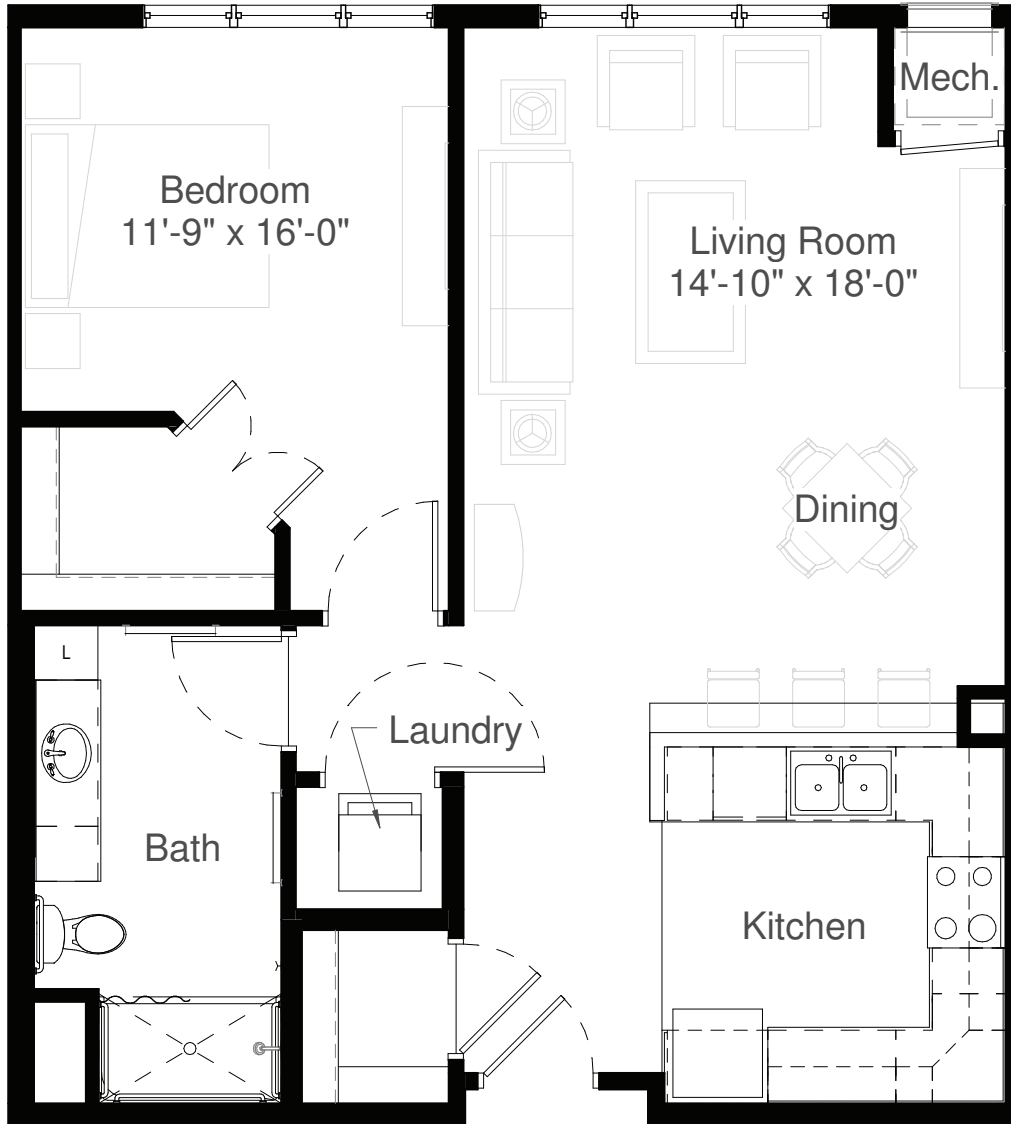

STYLE A7

795 Square Feet

One Bedroom

measurements are approximate