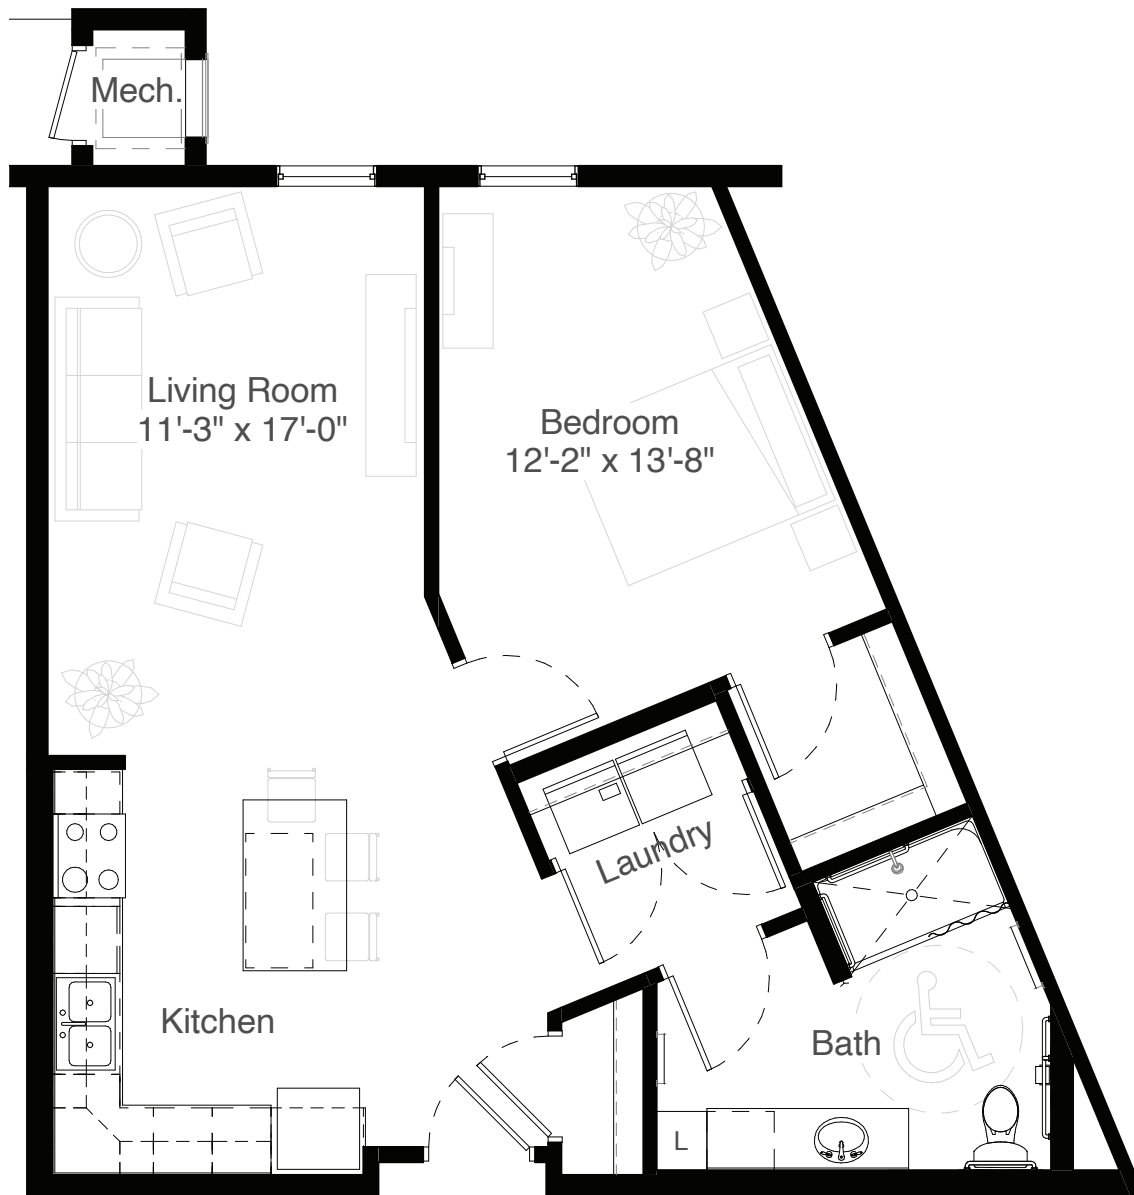

# STYLE A5

818 Square Feet  
One Bedroom

measurements are approximate