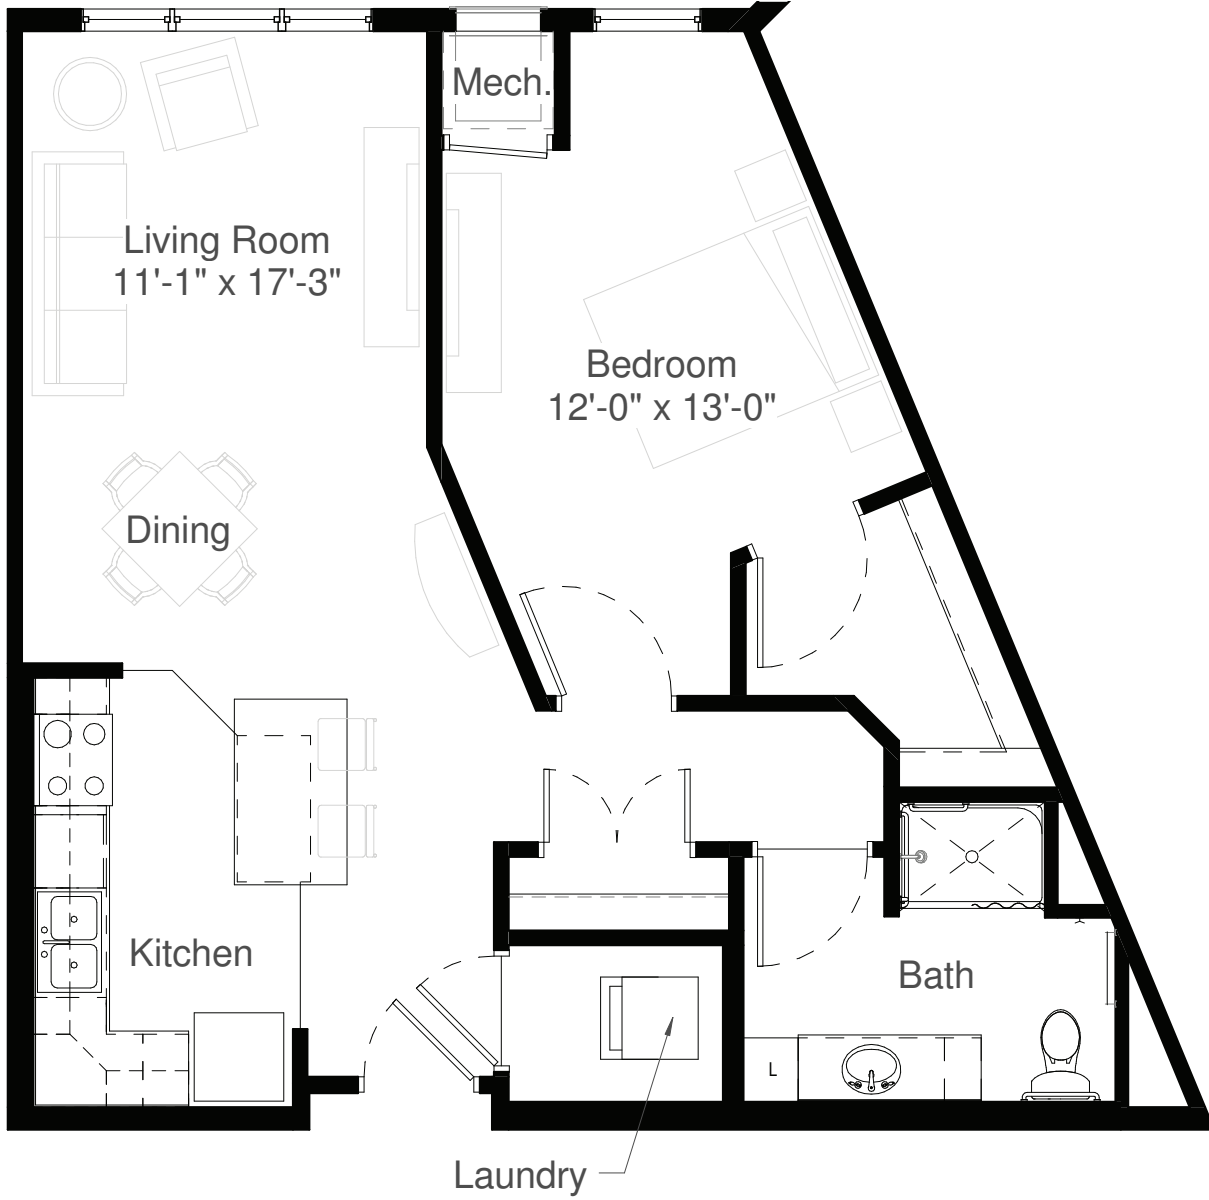

STYLE A4

795 Square Feet

One Bedroom

measurements are approximate