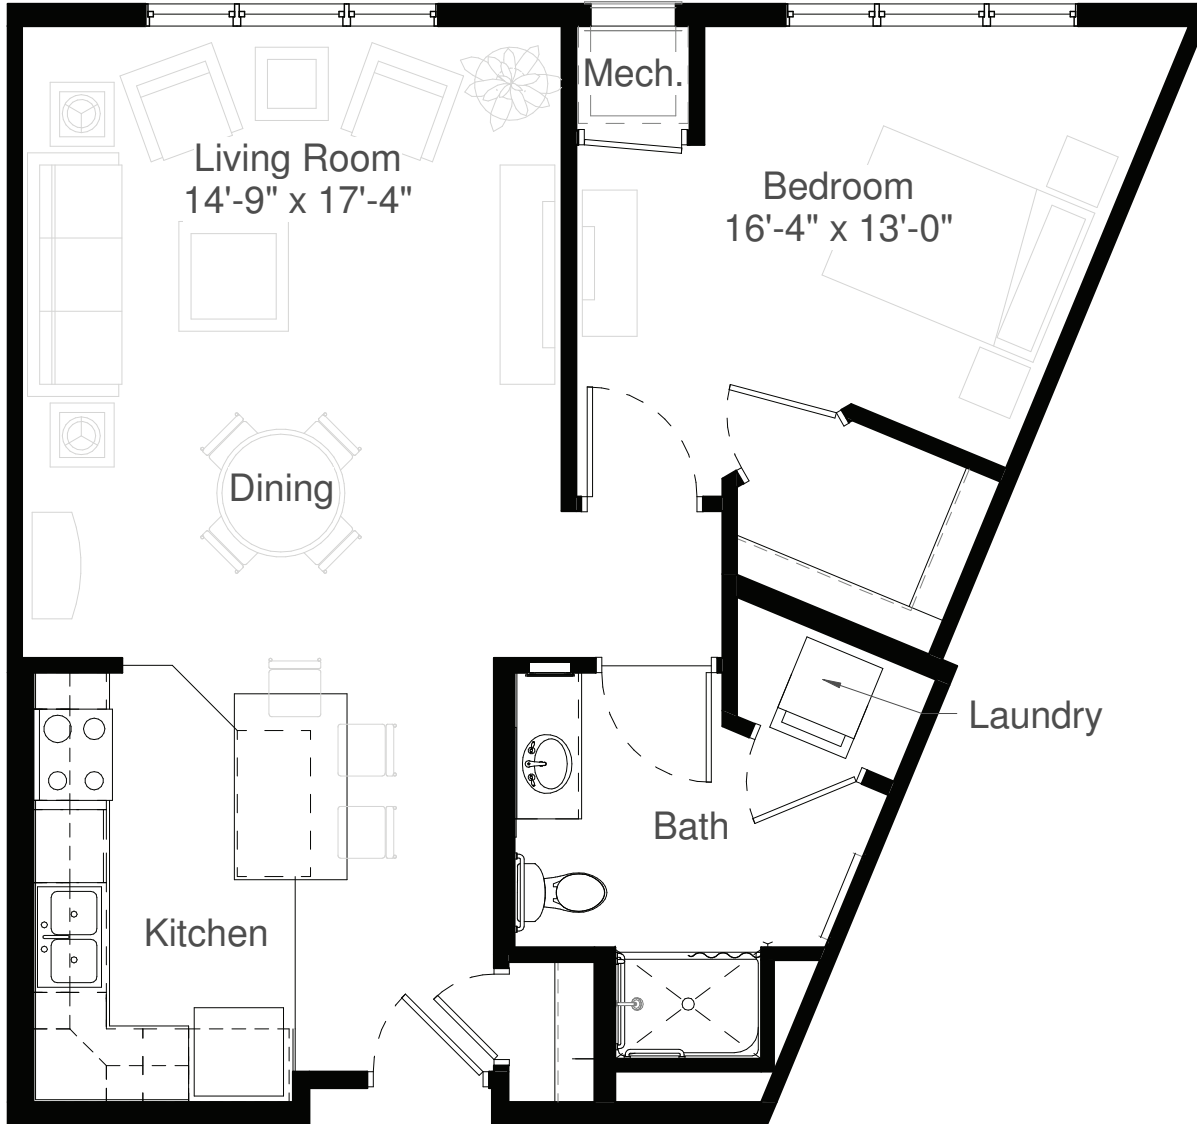

STYLE A3

780 Square Feet

One Bedroom

measurements are approximate