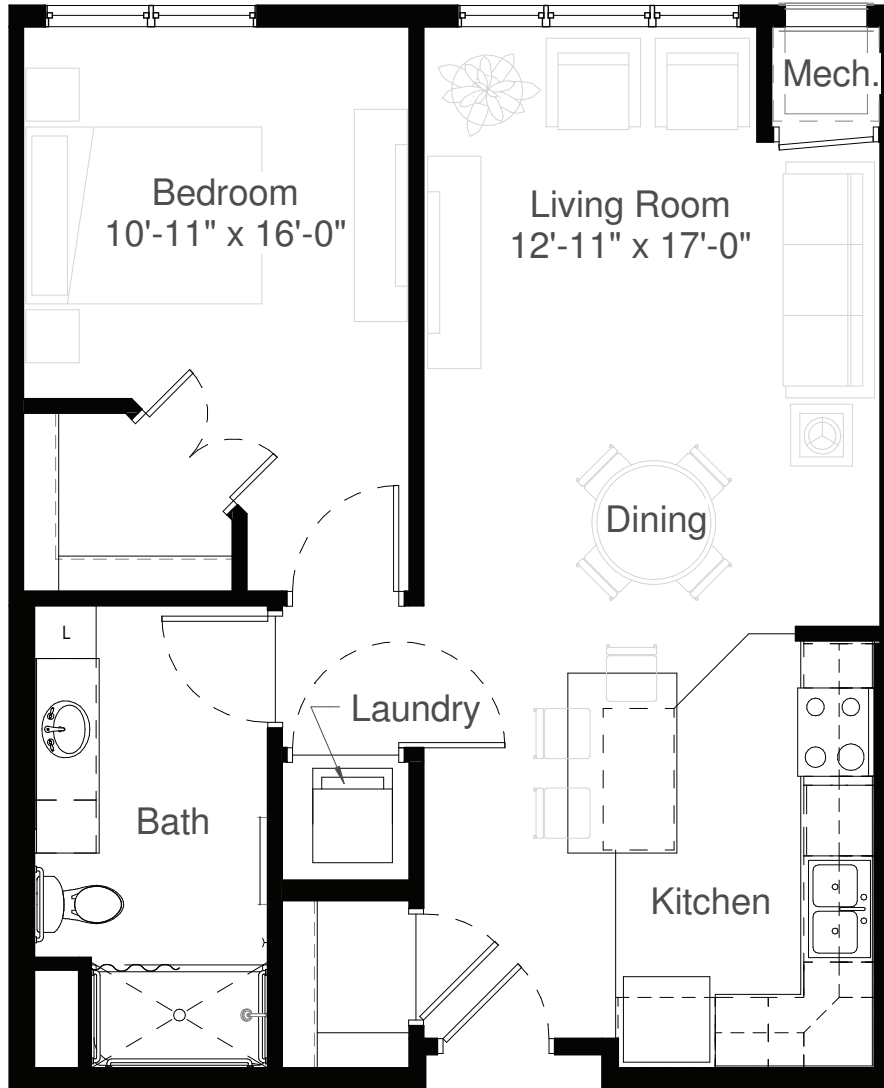

# STYLE A2B

770 Square Feet

One Bedroom

measurements are approximate

8200 Main Street North Maple Grove MN 55369

WWW.SILVERCREEKONMAIN.COM