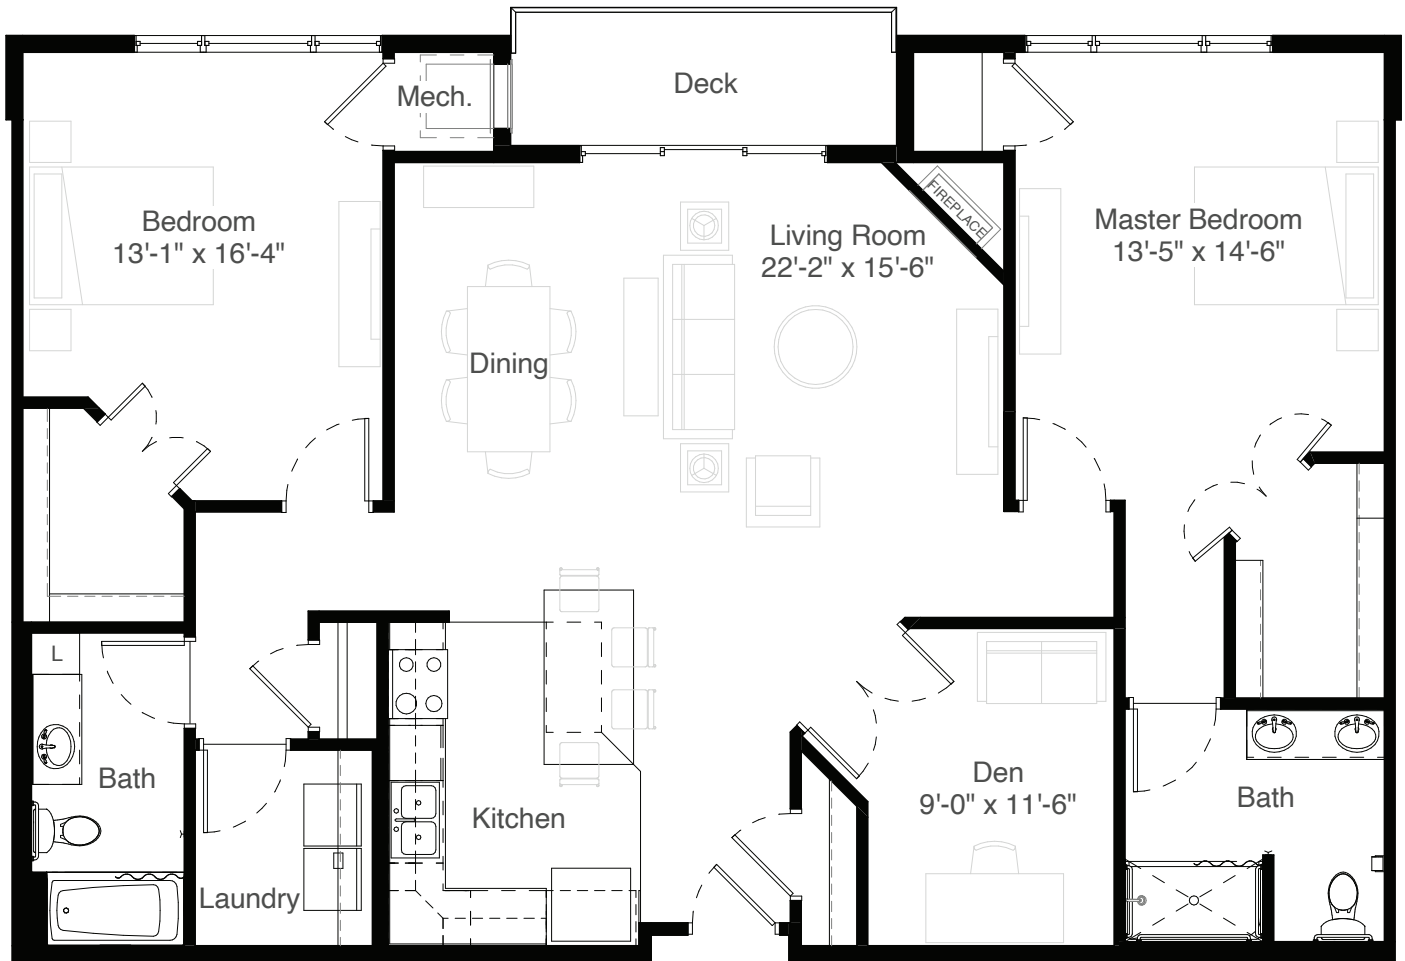

STYLE D2

1,593 Square Feet

Two Bedroom + Den

measurements are approximate

8200 Main Street North Maple Grove MN 55369

WWW.SILVERCREEKONMAIN.COM