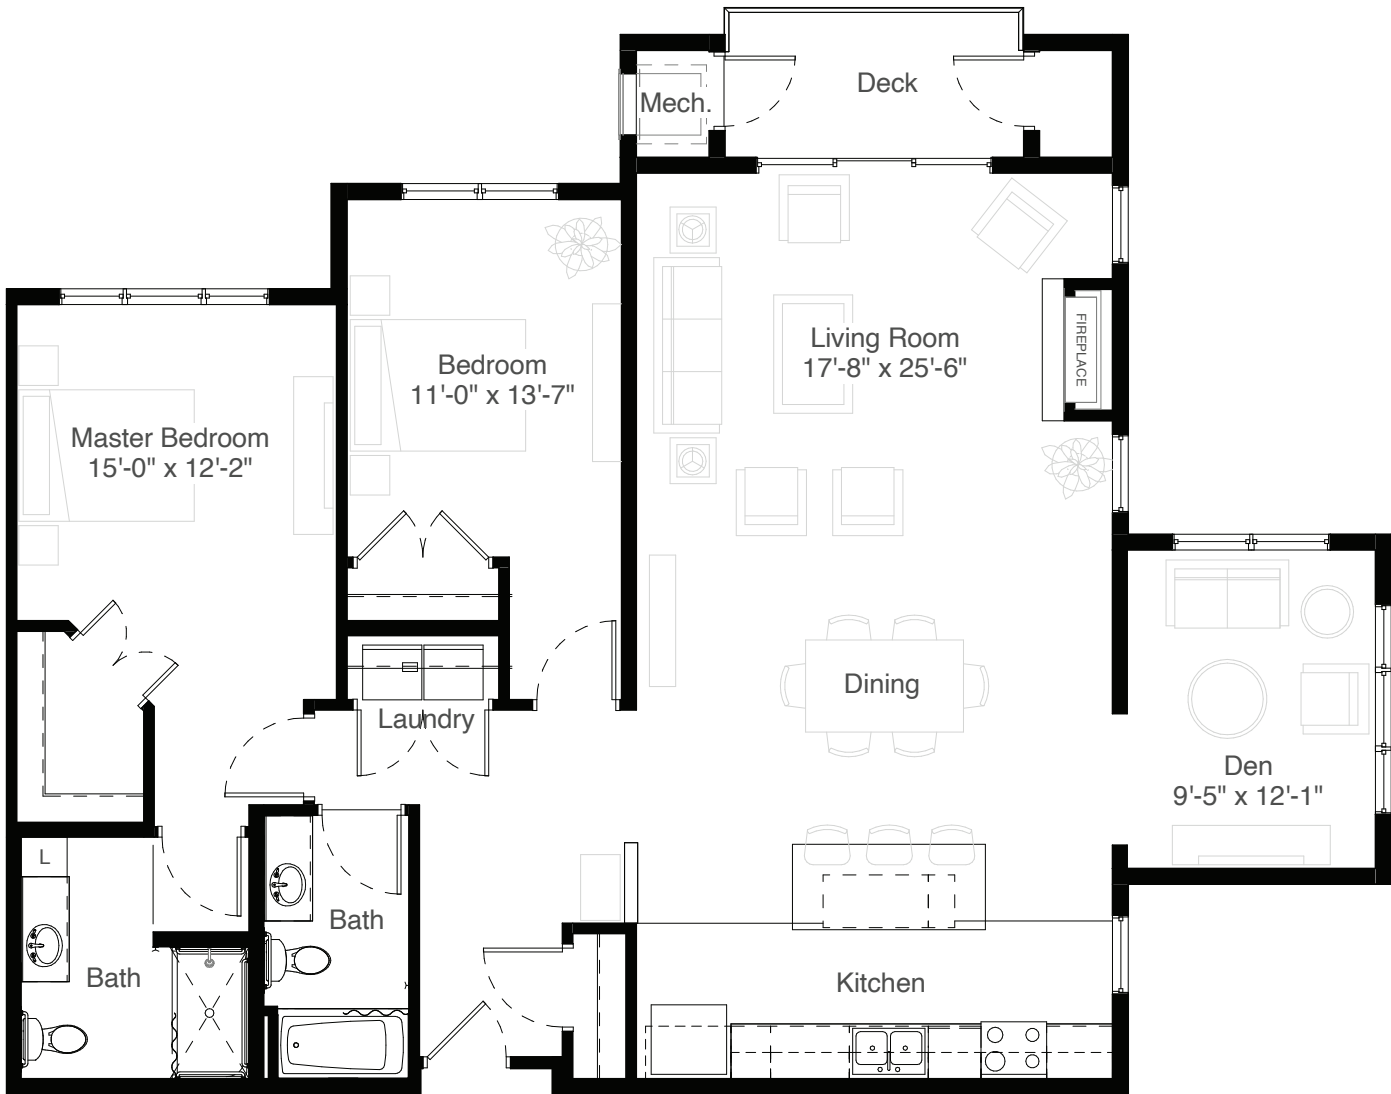

STYLE D1

1,524 Square Feet

Two Bedroom + Den

measurements are approximate

8200 Main Street North Maple Grove MN 55369

WWW.SILVERCREEKONMAIN.COM