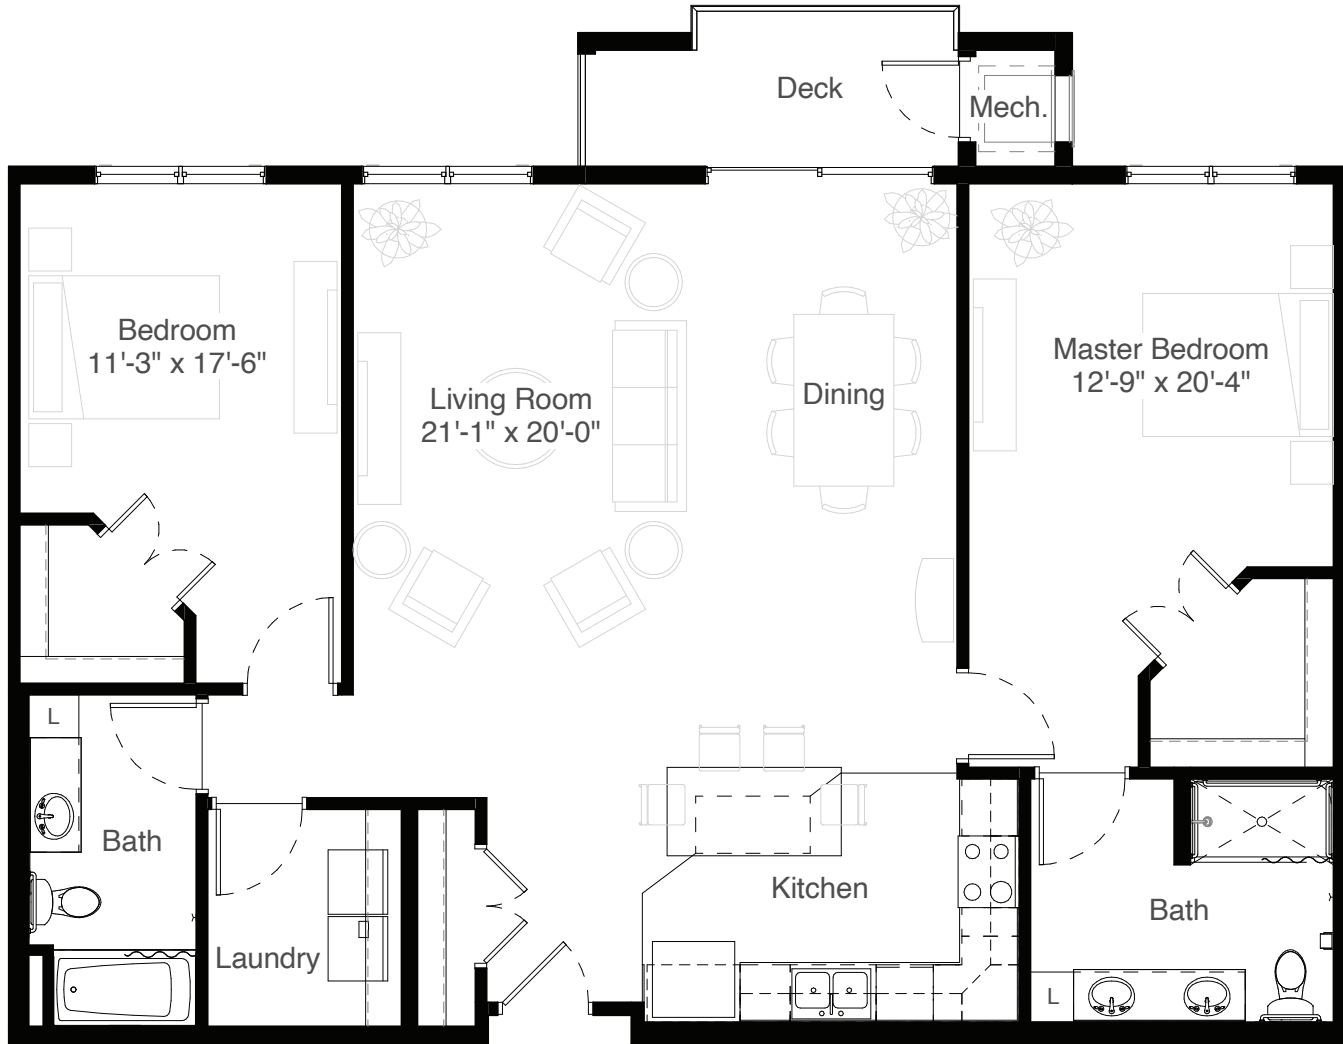

# STYLE C6

1,411 Square Feet

Two Bedroom

measurements are approximate

8200 Main Street North Maple Grove MN 55369

WWW.SILVERCREEKONMAIN.COM