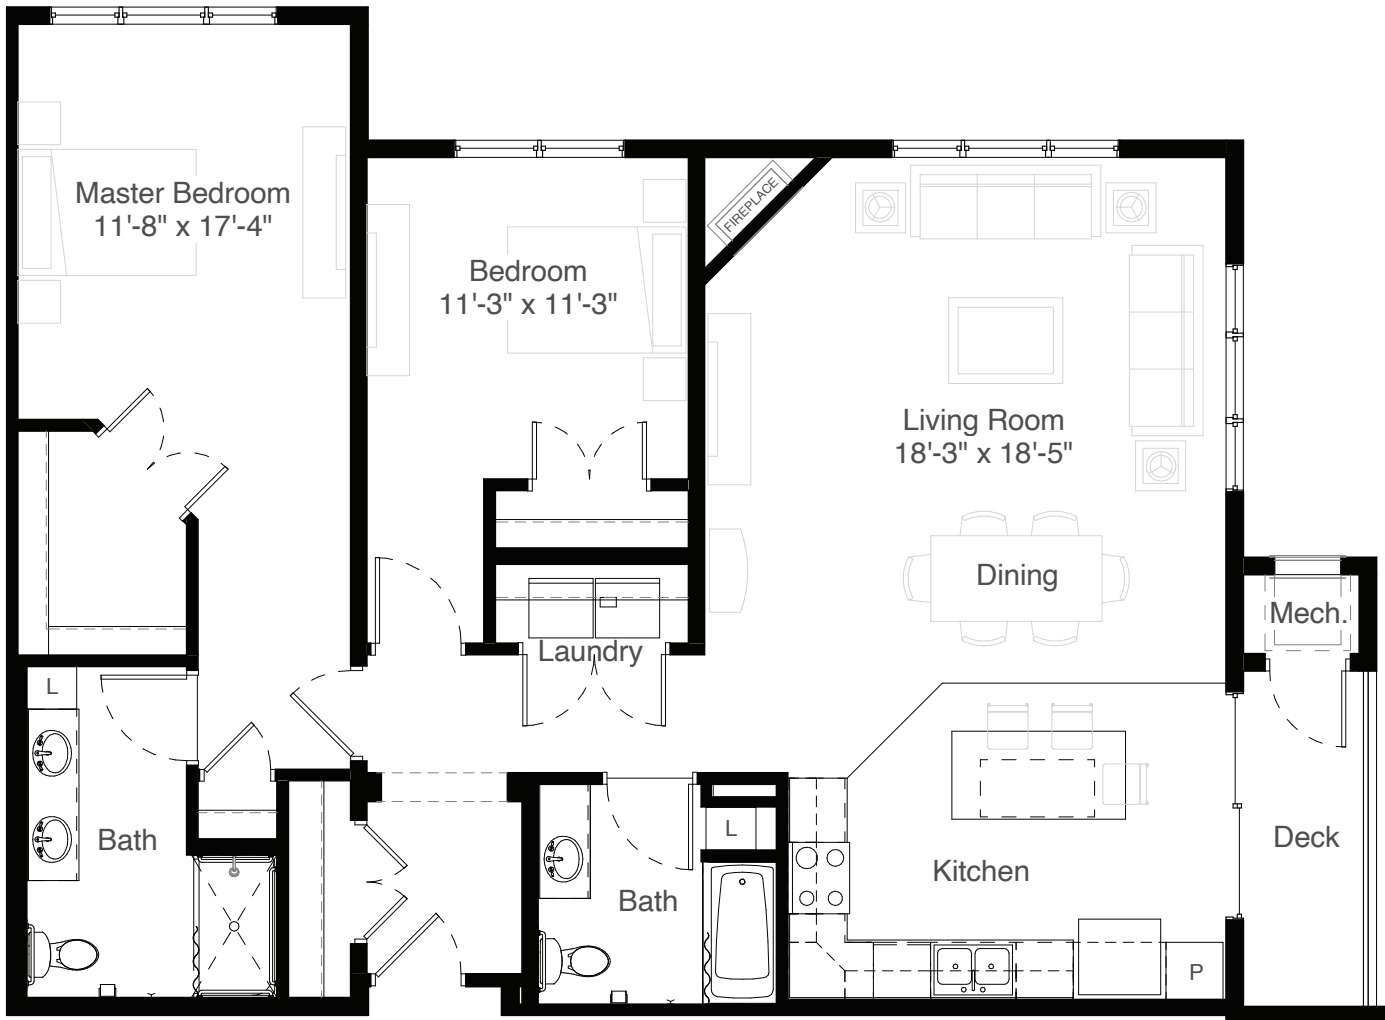

STYLE C5

1,367 Square Feet

Two Bedroom

measurements are approximate

8200 Main Street North Maple Grove MN 55369

WWW.SILVERCREEKONMAIN.COM