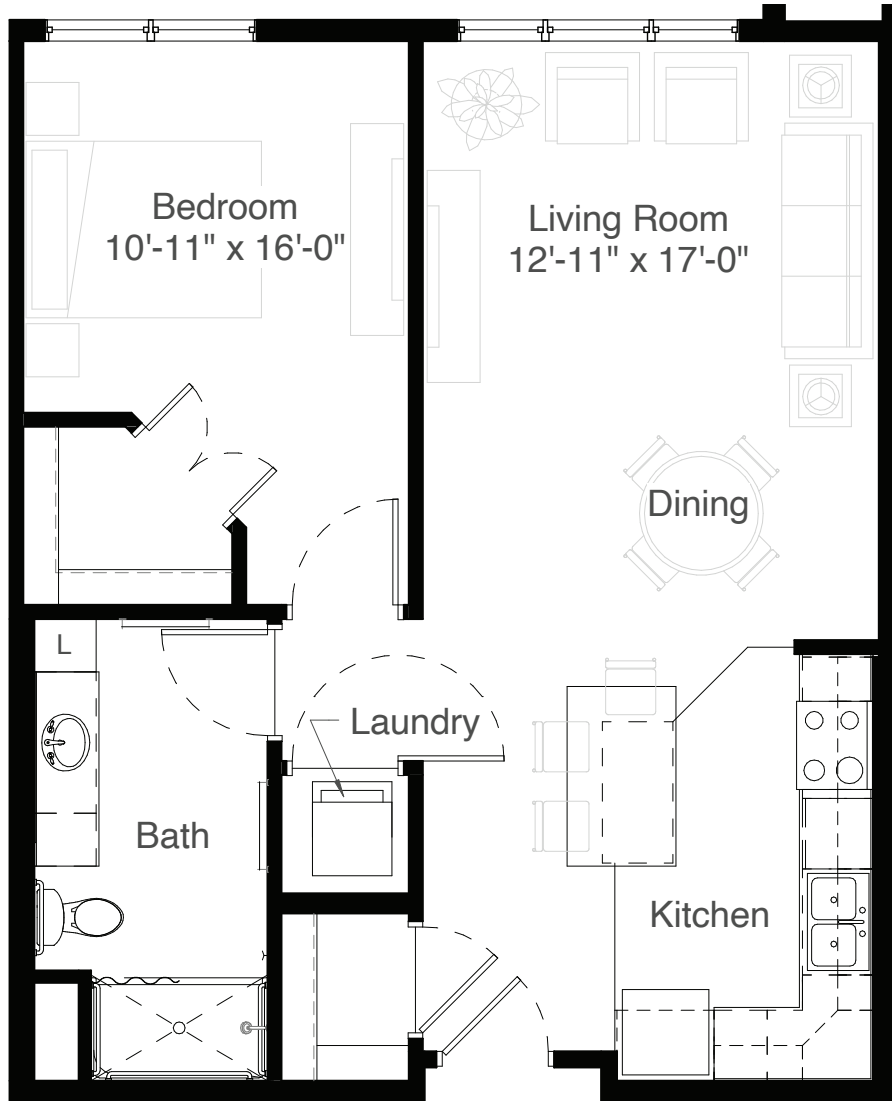

# STYLE A2

770 Square Feet

One Bedroom

measurements are approximate

8200 Main Street North Maple Grove MN 55369

WWW.SILVERCREEKONMAIN.COM