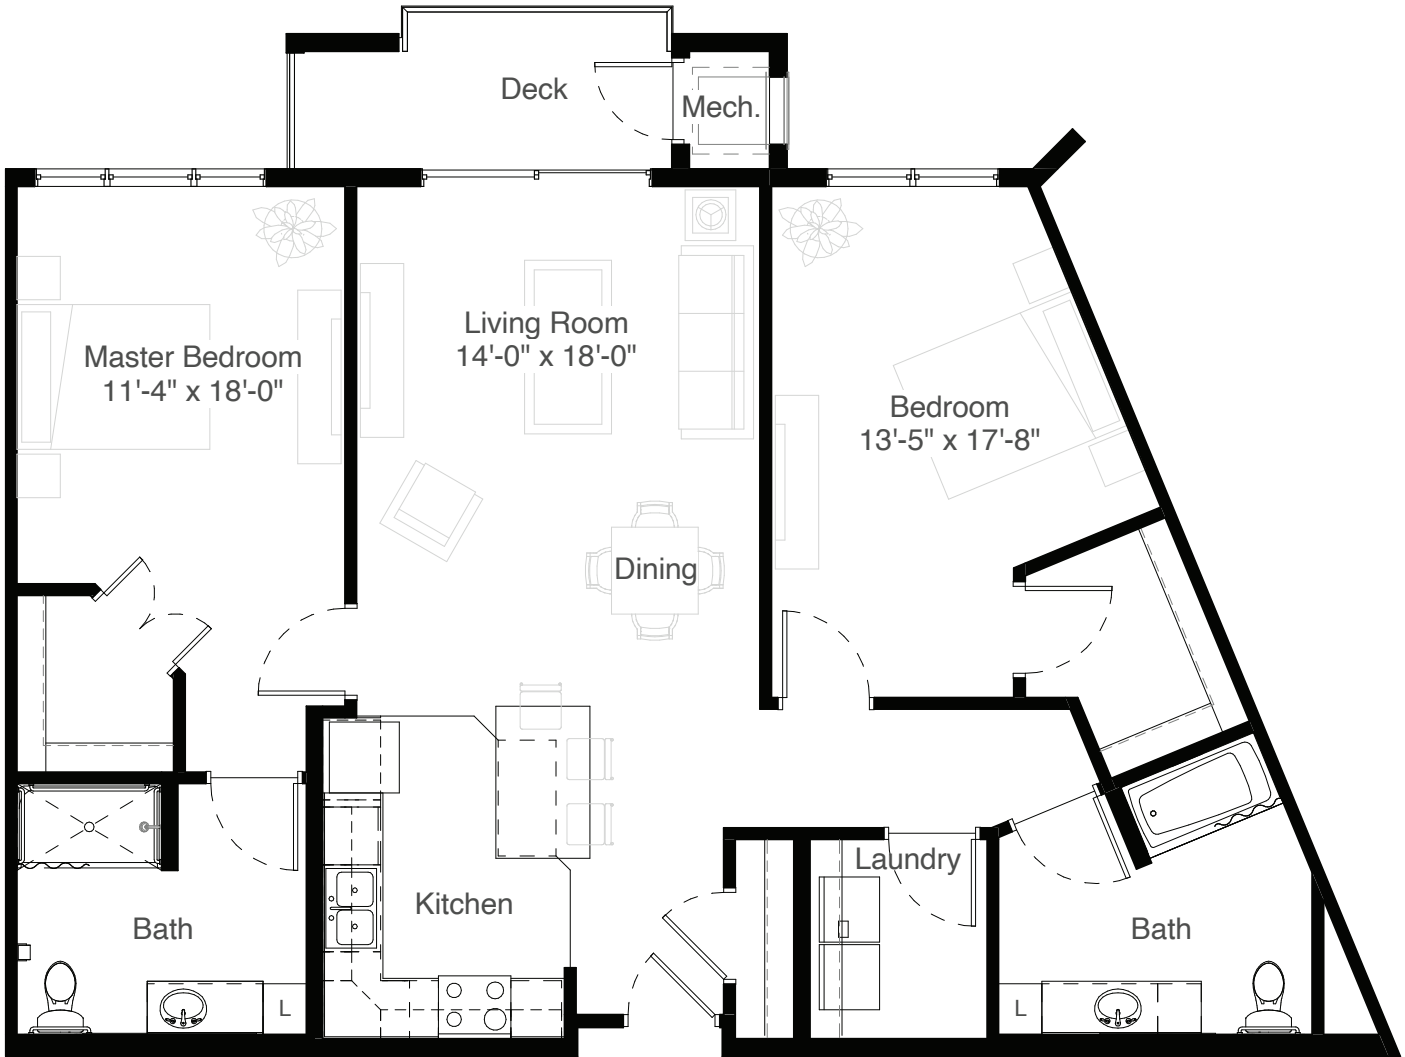

STYLE C4

1,269 Square Feet

Two Bedroom

measurements are approximate