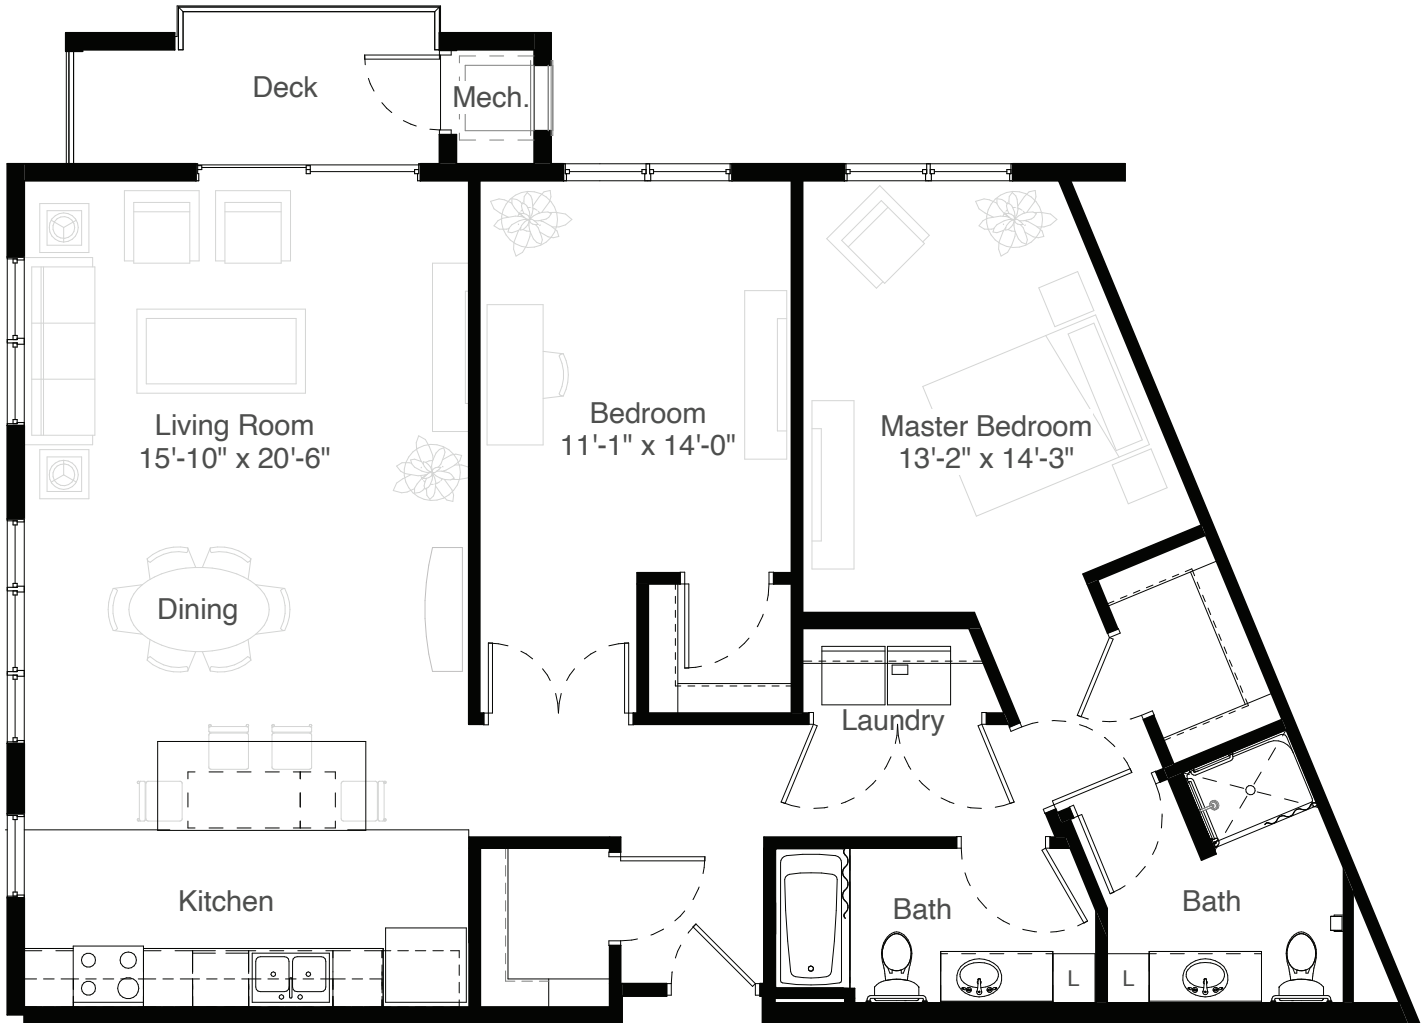

# STYLE C3

1,266 Square Feet

Two Bedroom

measurements are approximate