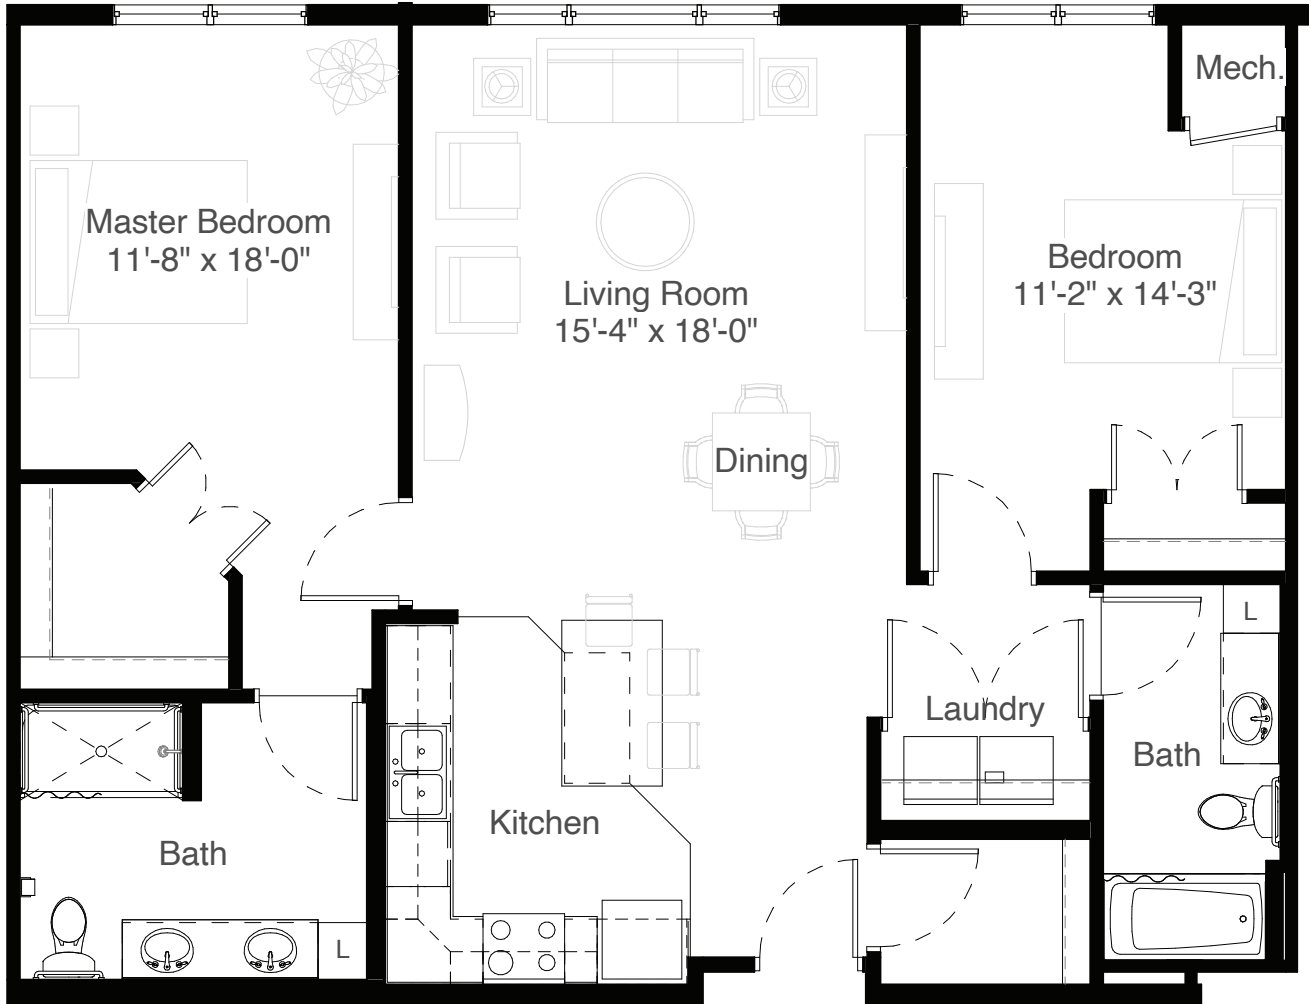

STYLE C2

1,192 Square Feet

Two Bedroom

measurements are approximate