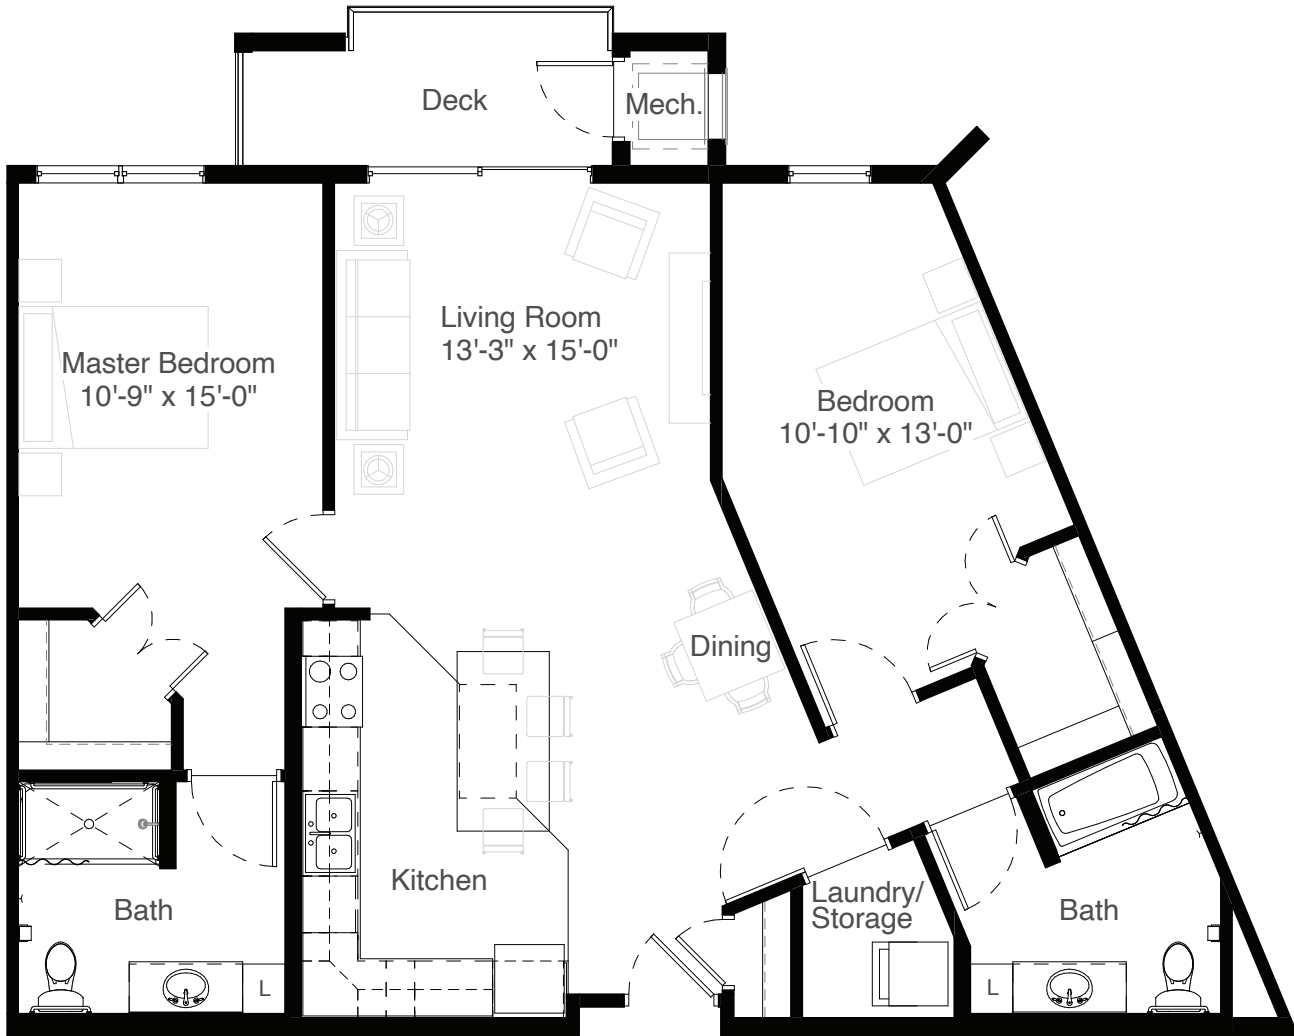

STYLE C1

1,185 Square Feet

Two Bedroom

measurements are approximate