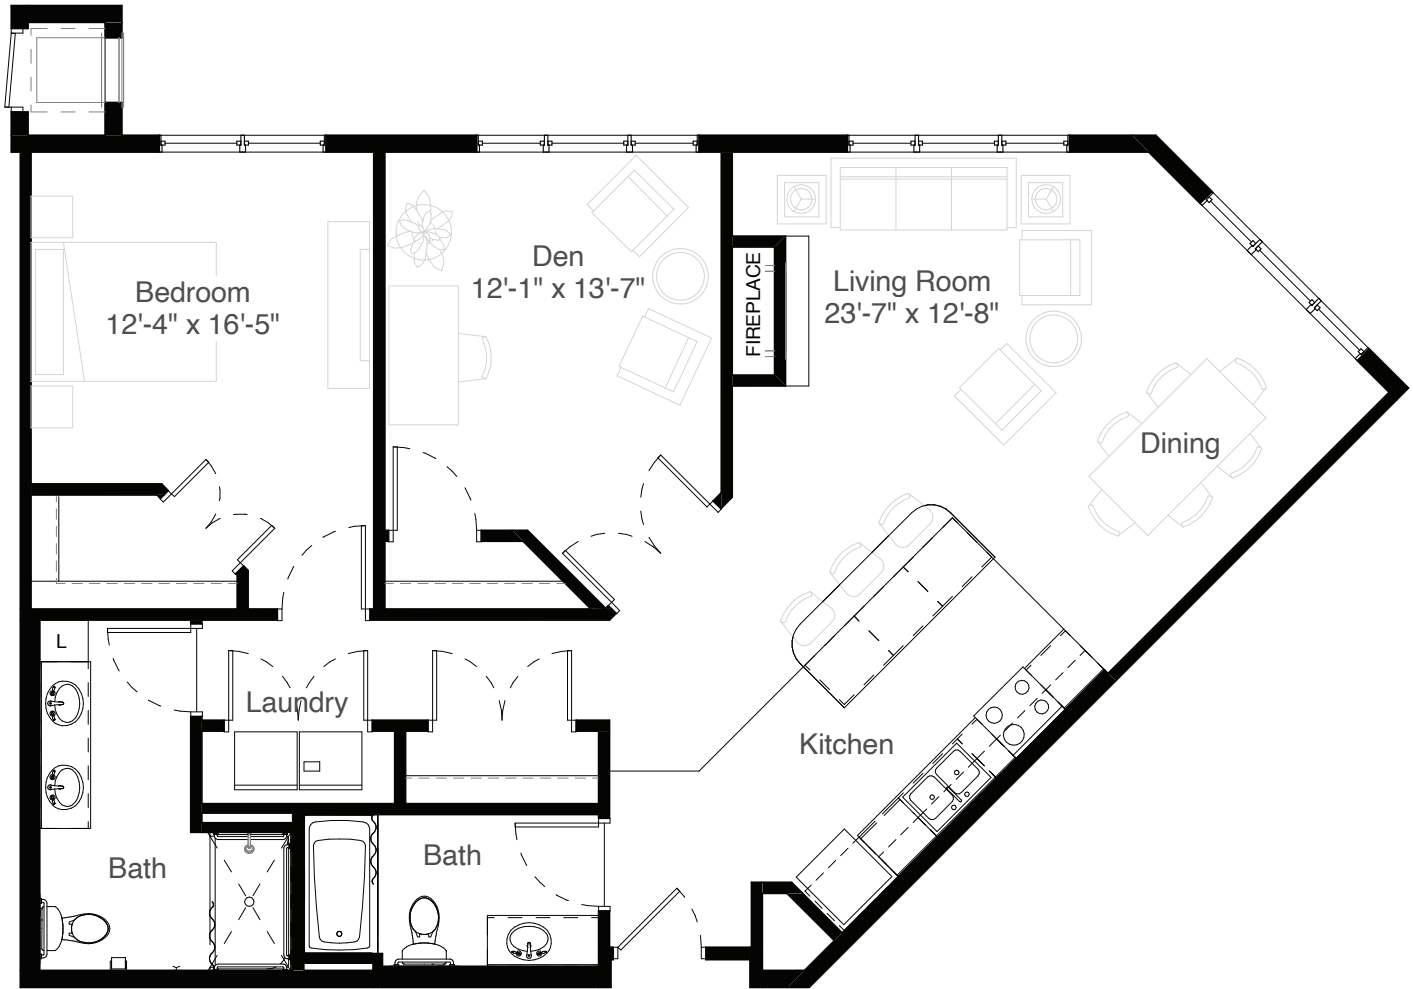

STYLE B6

1,242 Square Feet

One Bedroom + Den

measurements are approximate

8200 Main Street North Maple Grove MN 55369

WWW.SILVERCREEKONMAIN.COM