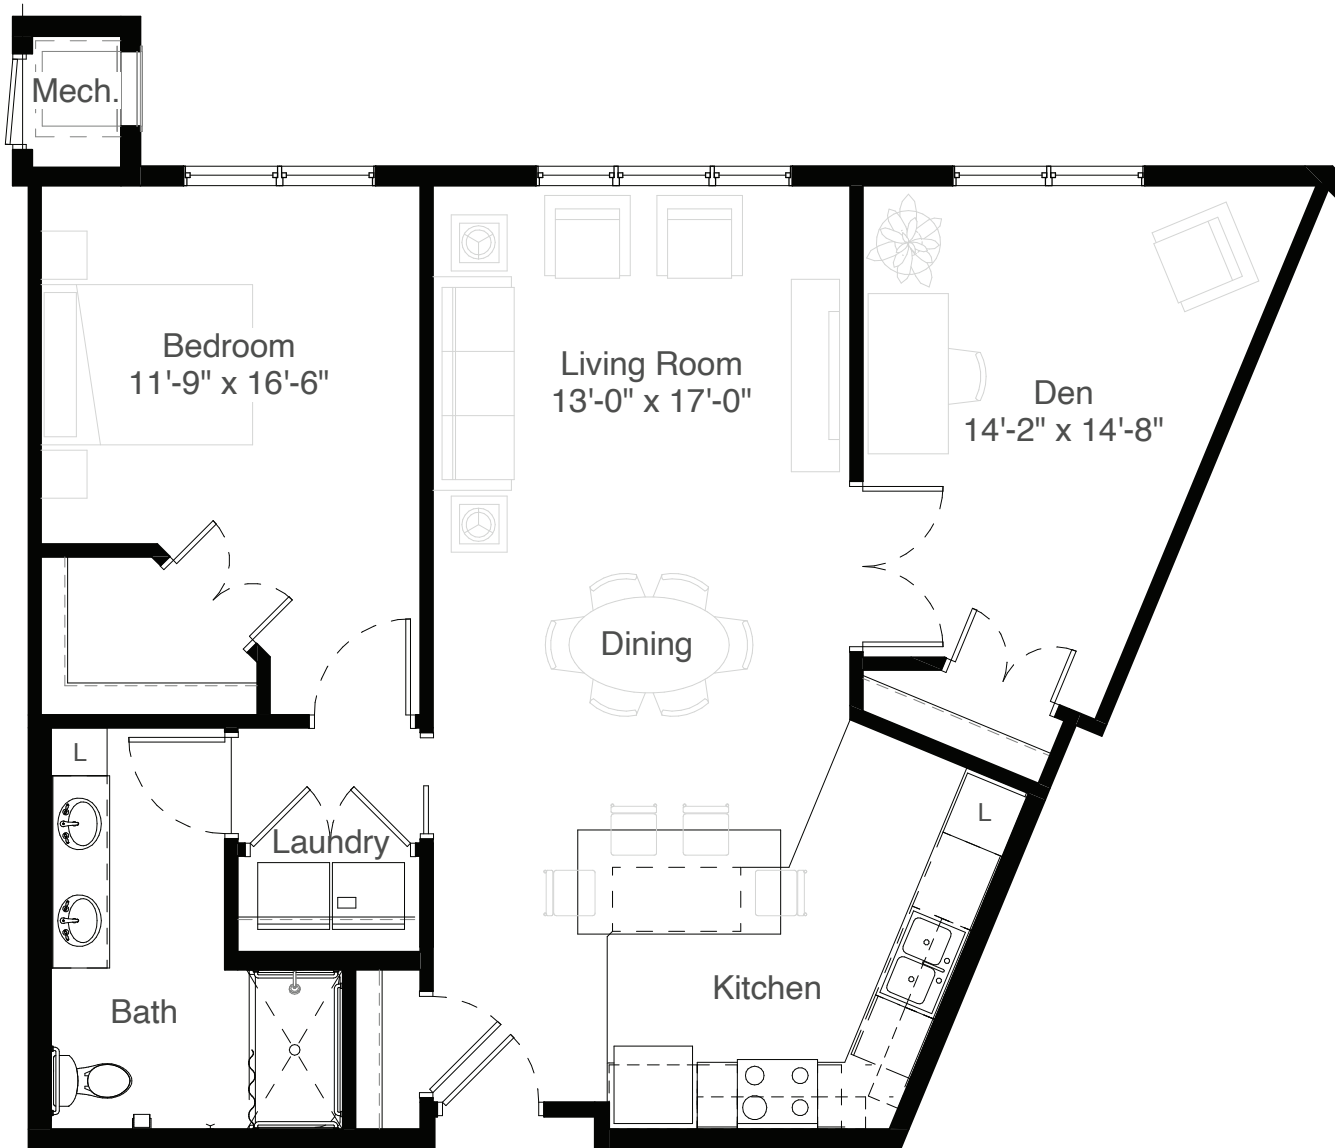

# STYLE B5

1,048 Square Feet

One Bedroom + Den

measurements are approximate