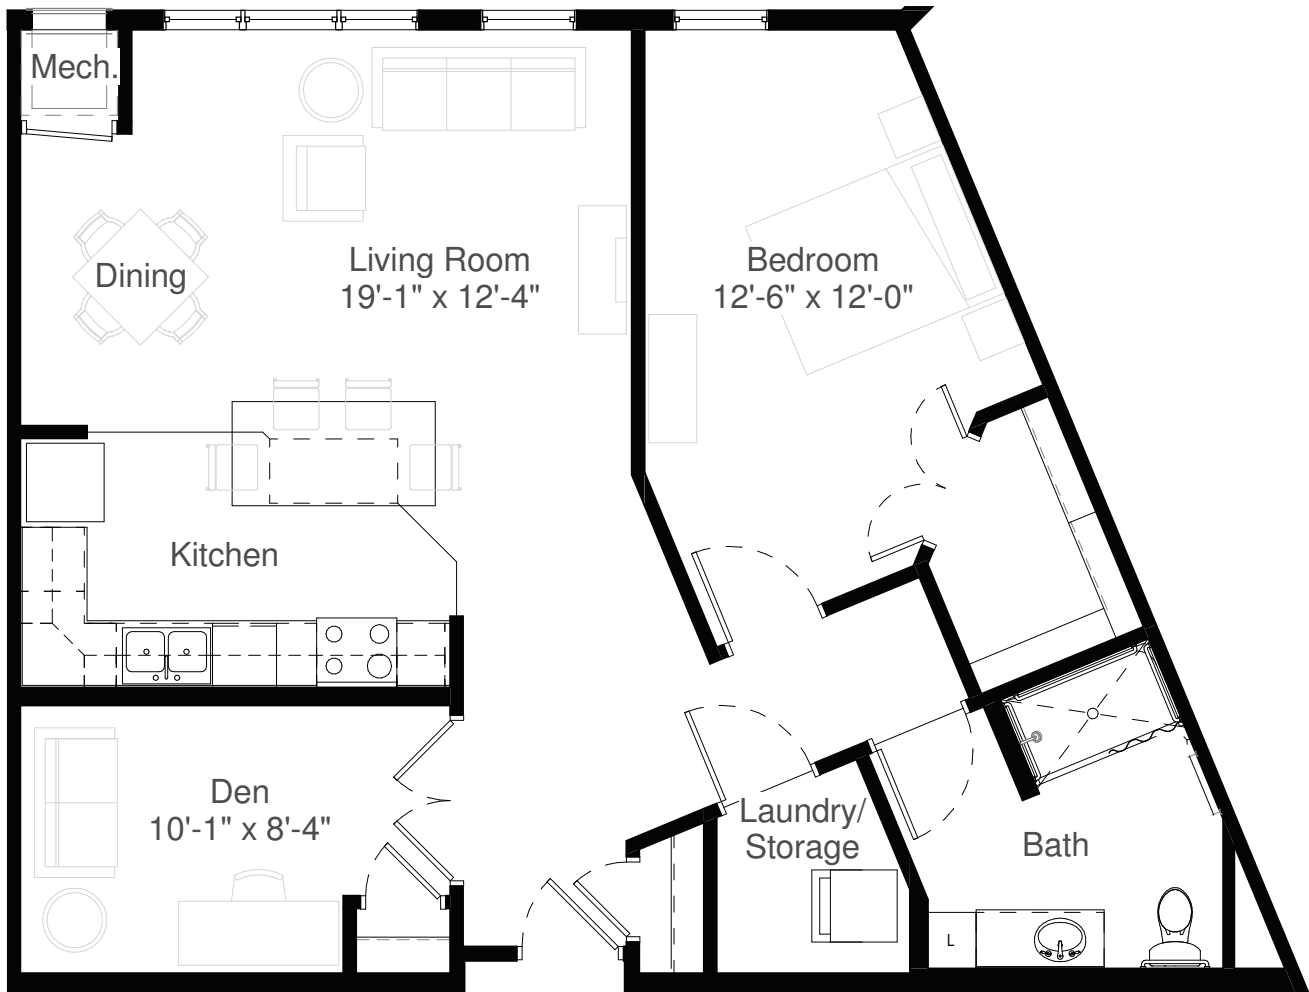

STYLE B4B

1,048 Square Feet

One Bedroom + Den

measurements are approximate