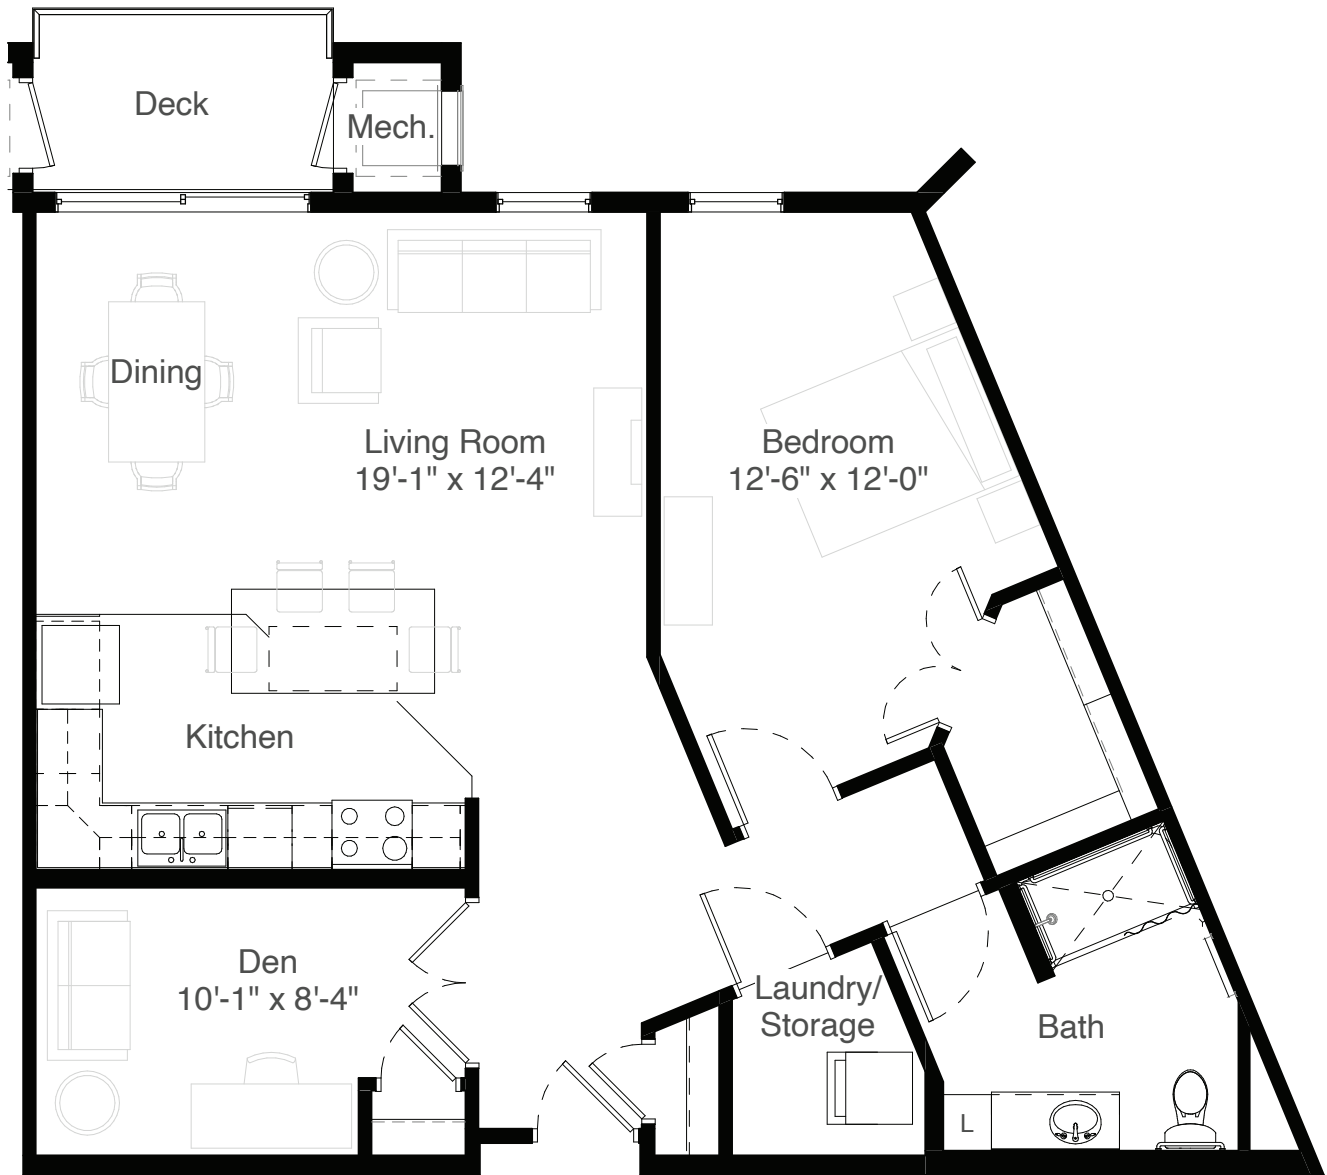

STYLE B4

1,038 Square Feet

One Bedroom + Den

measurements are approximate