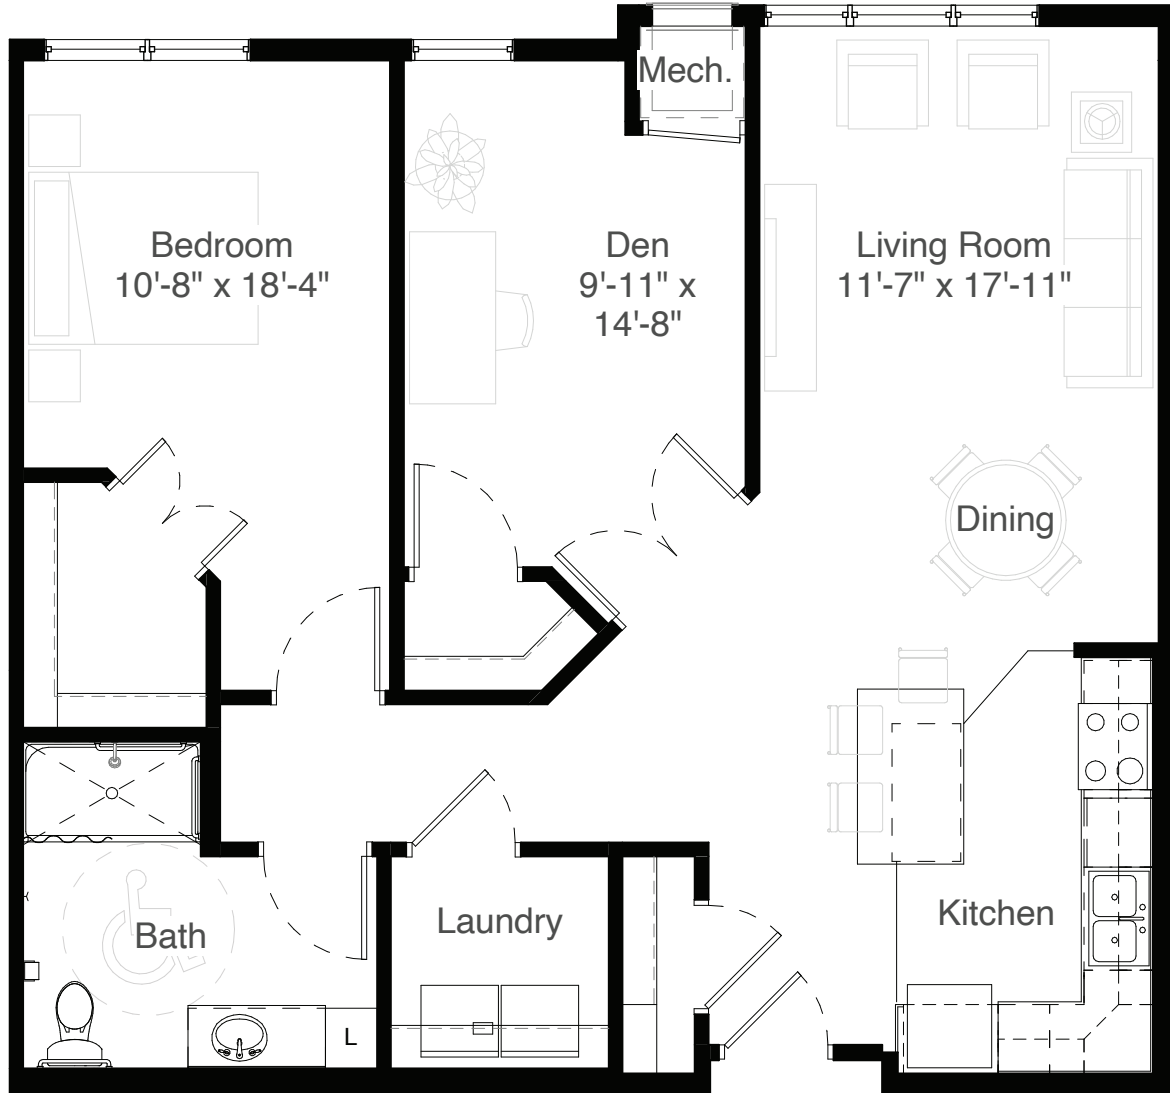

STYLE B3

1,024 Square Feet

One Bedroom + Den

measurements are approximate