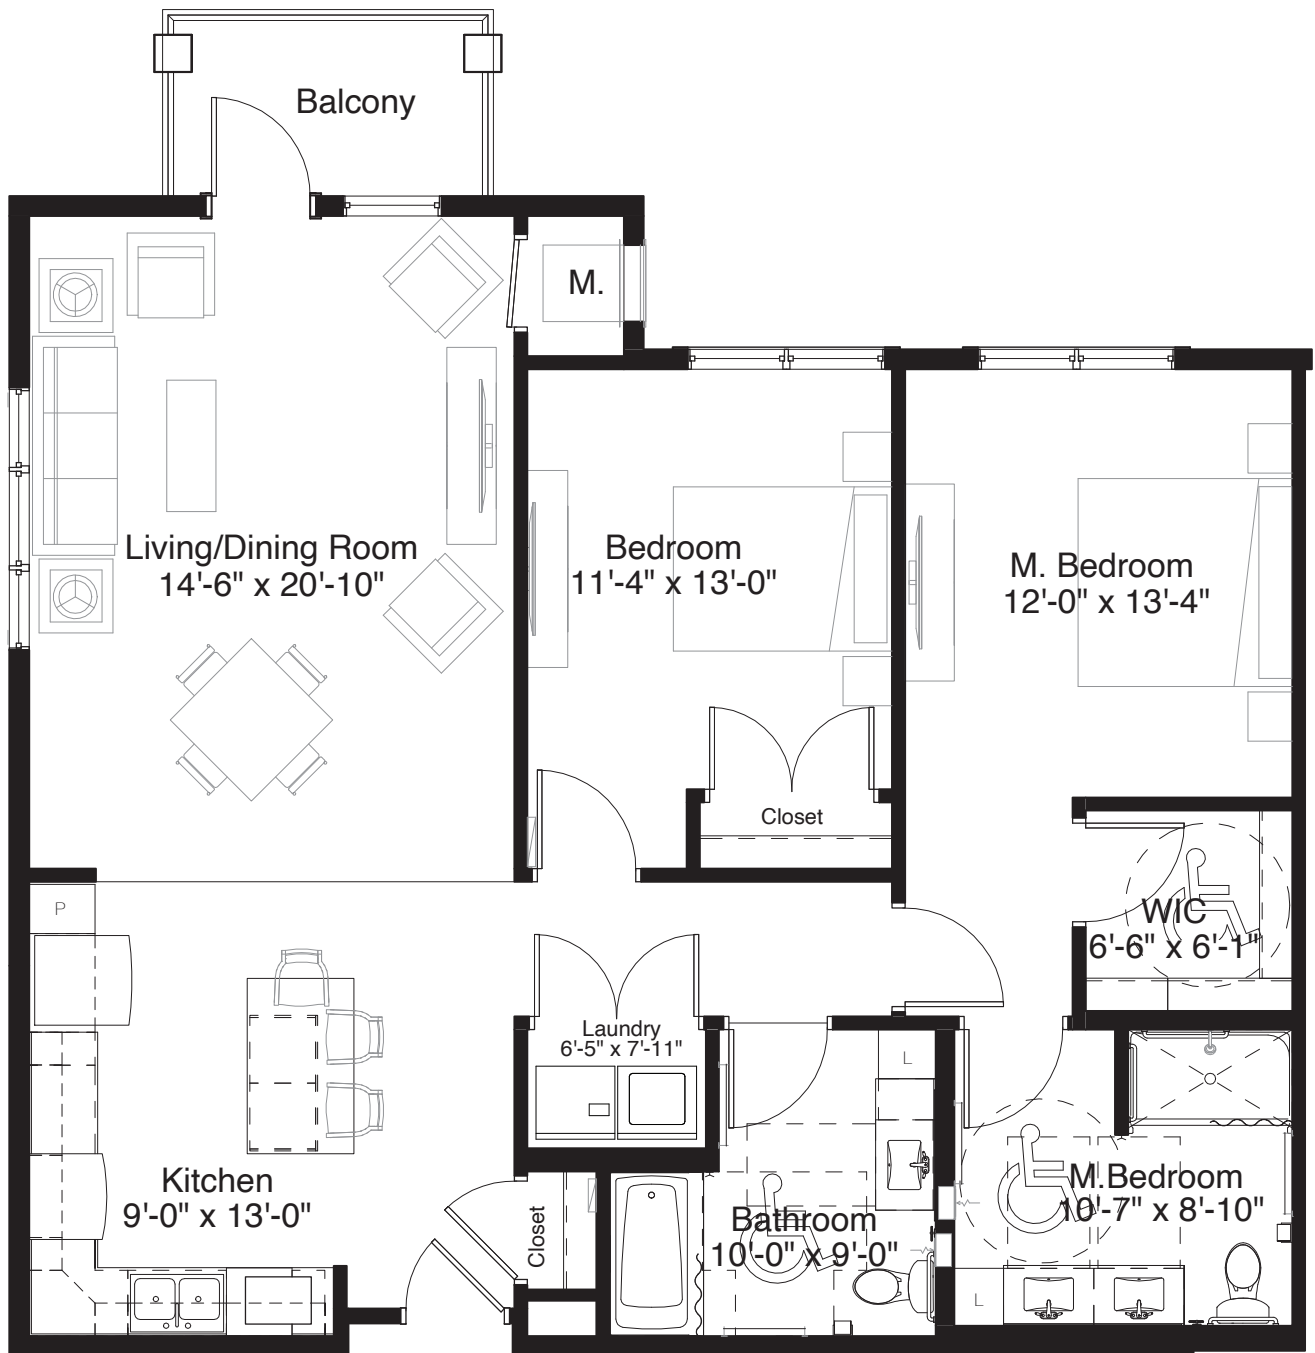

# STYLE C6-A

1,210 Square Feet

Two Bedroom

measurements are approximate