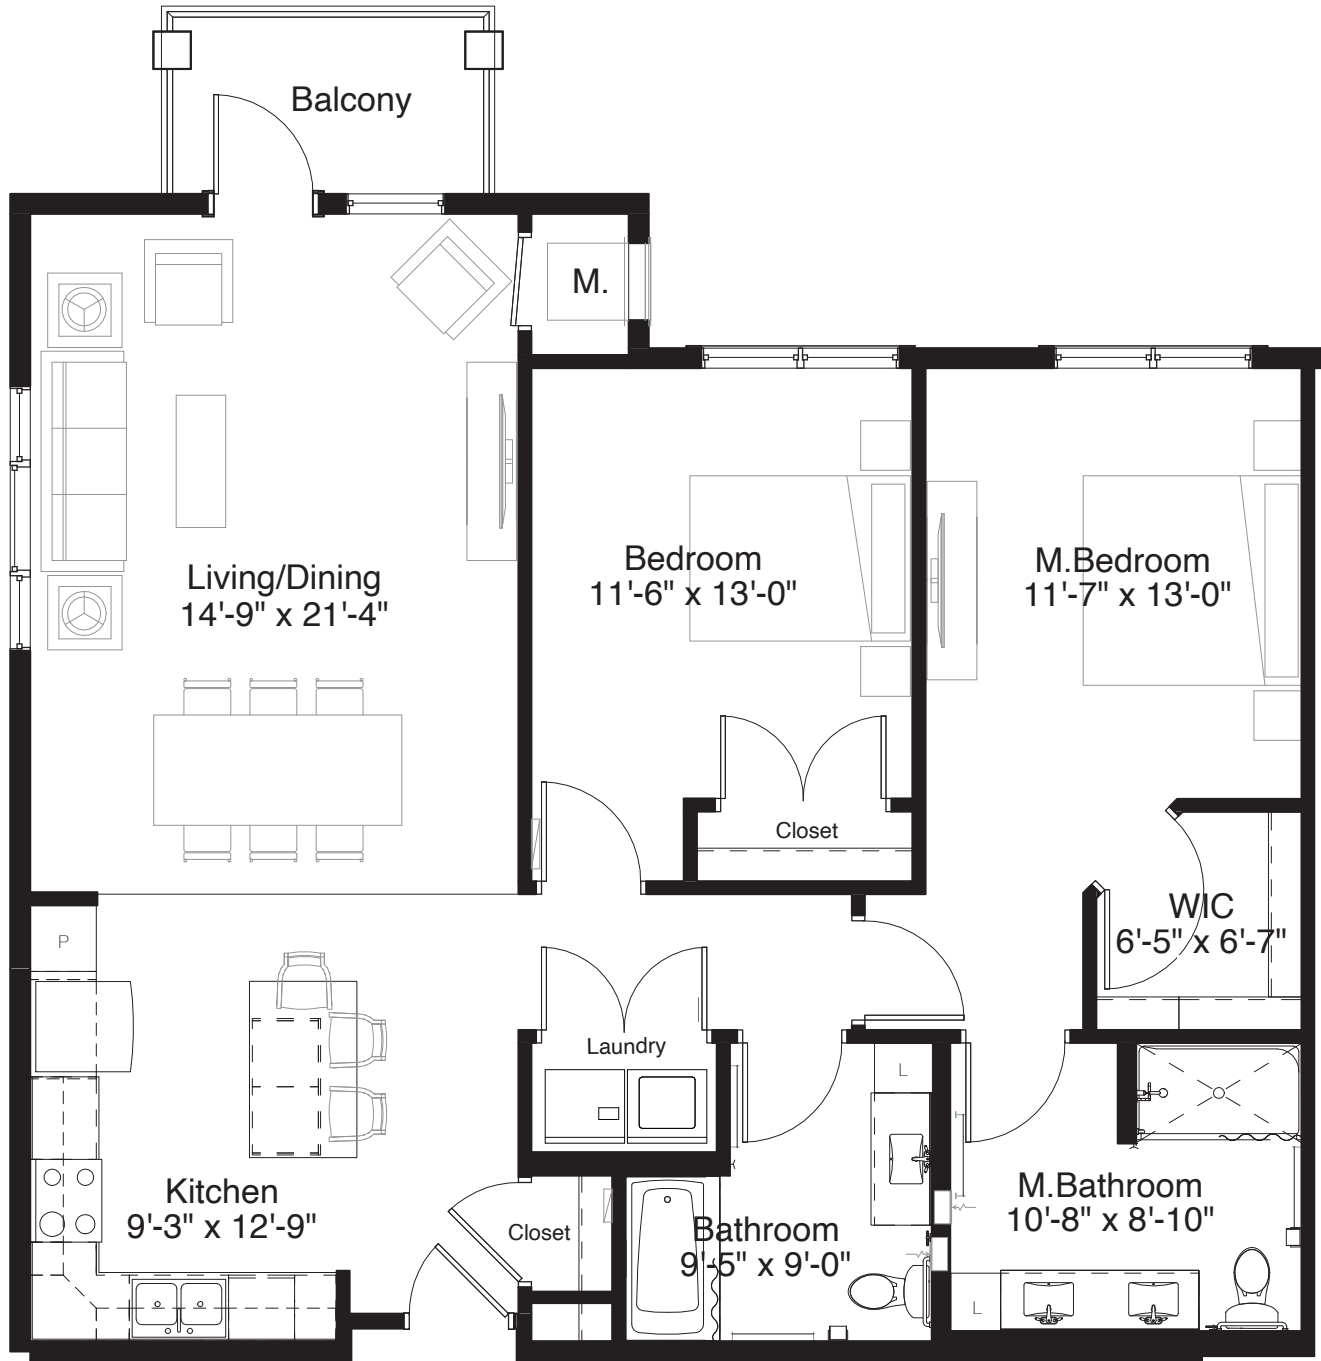

# STYLE C6

1,212 Square Feet

Two Bedroom

measurements are approximate