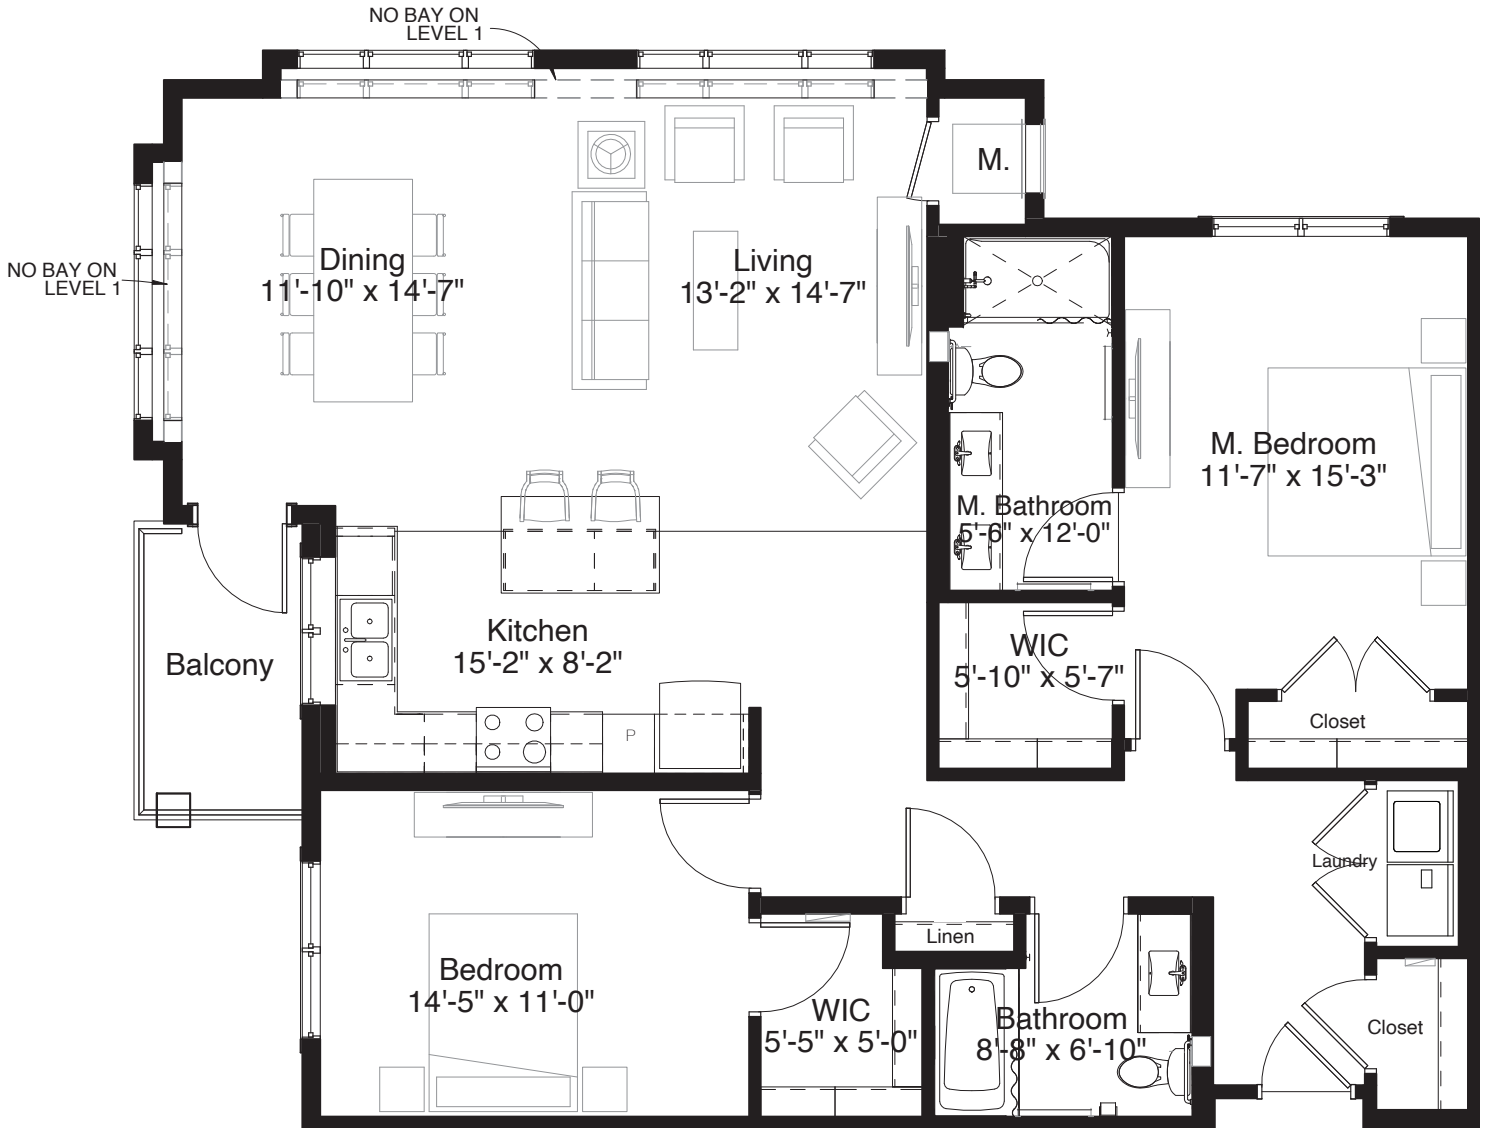

STYLE C4

1,305 Square Feet

Two Bedroom

measurements are approximate

8200 Main Street North Maple Grove MN 55369
WWW.SILVERCREEKONMAIN.COM