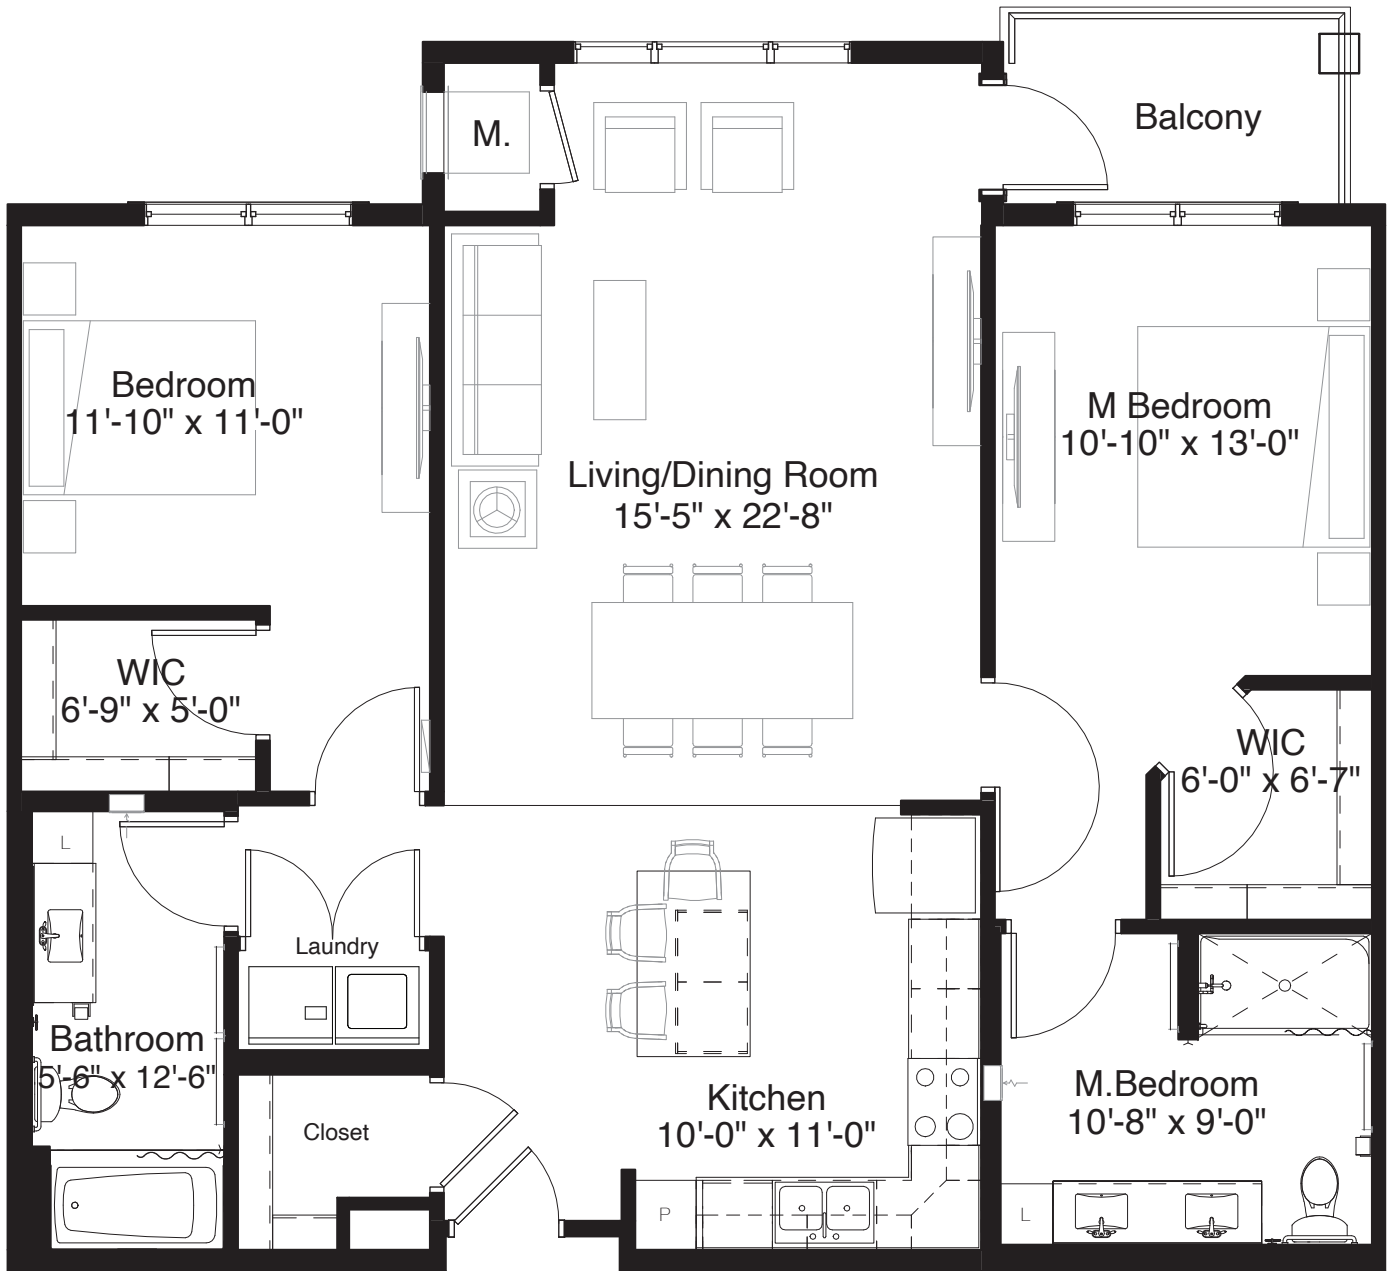

# STYLE C2

1,179 Square Feet

Two Bedroom

measurements are approximate