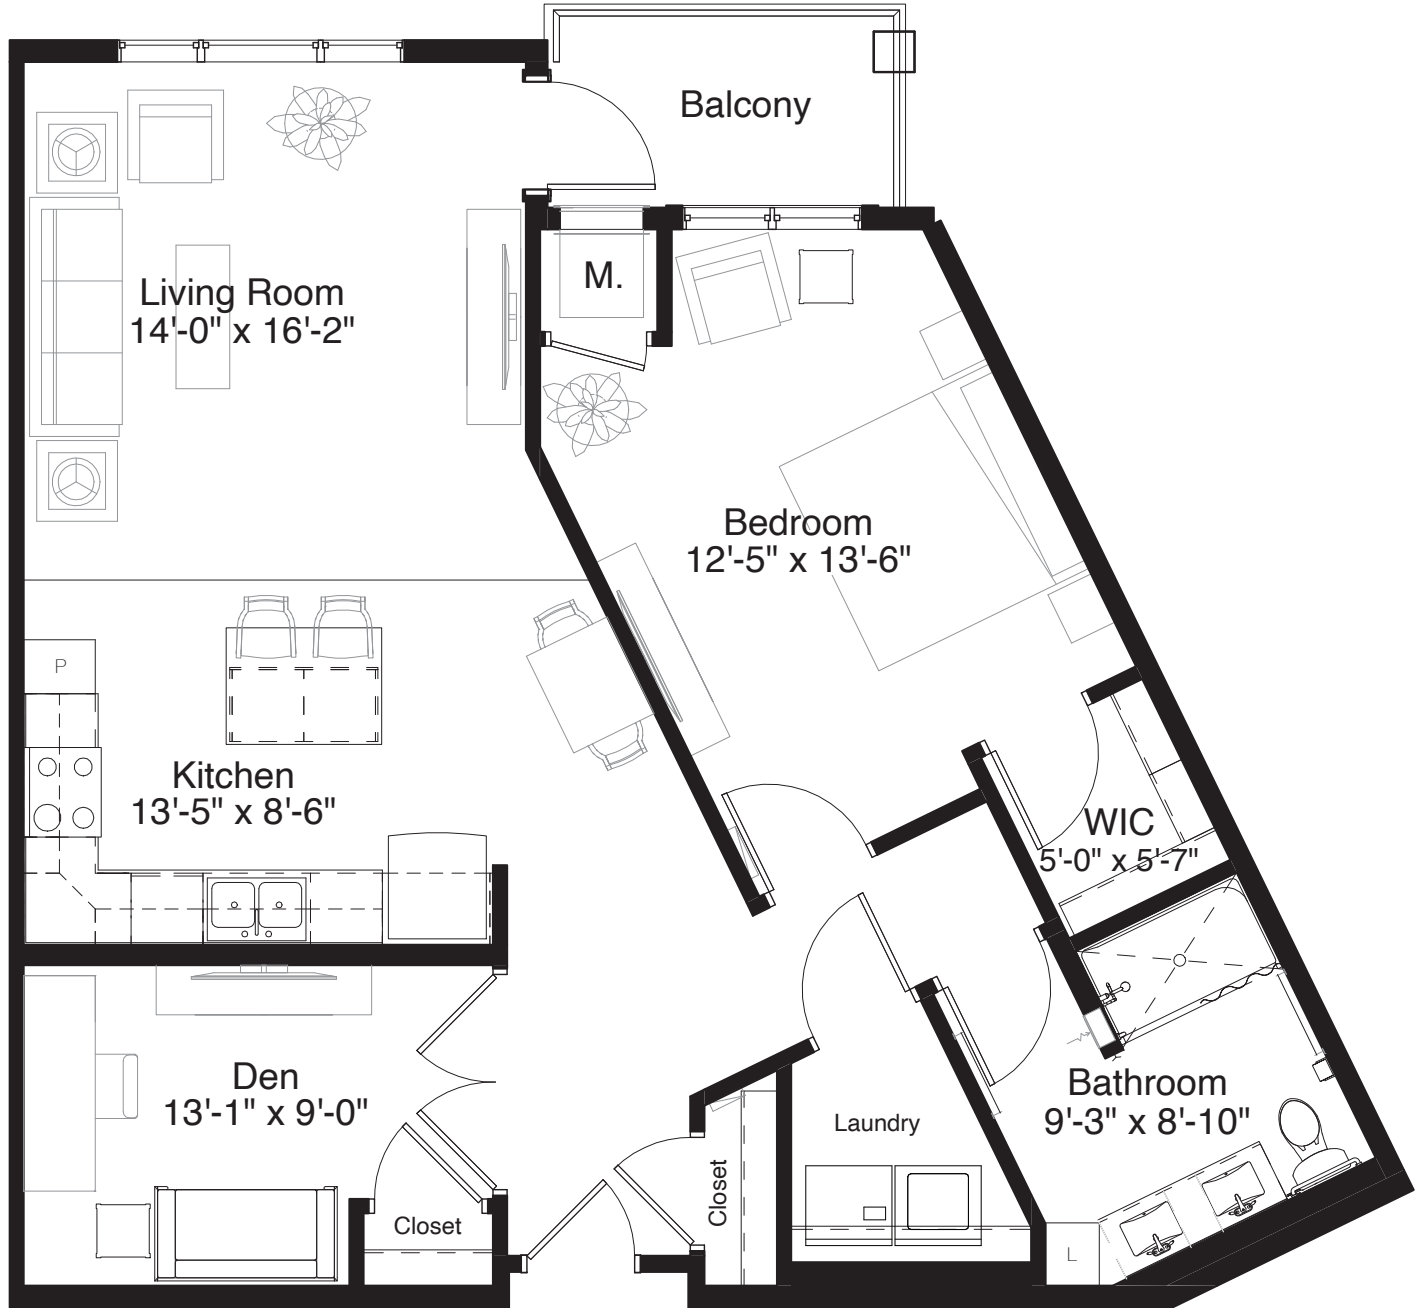

STYLE B8

994 Square Feet

One Bedroom + Den

measurements are approximate

8200 Main Street North Maple Grove MN 55369
WWW.SILVERCREEKONMAIN.COM