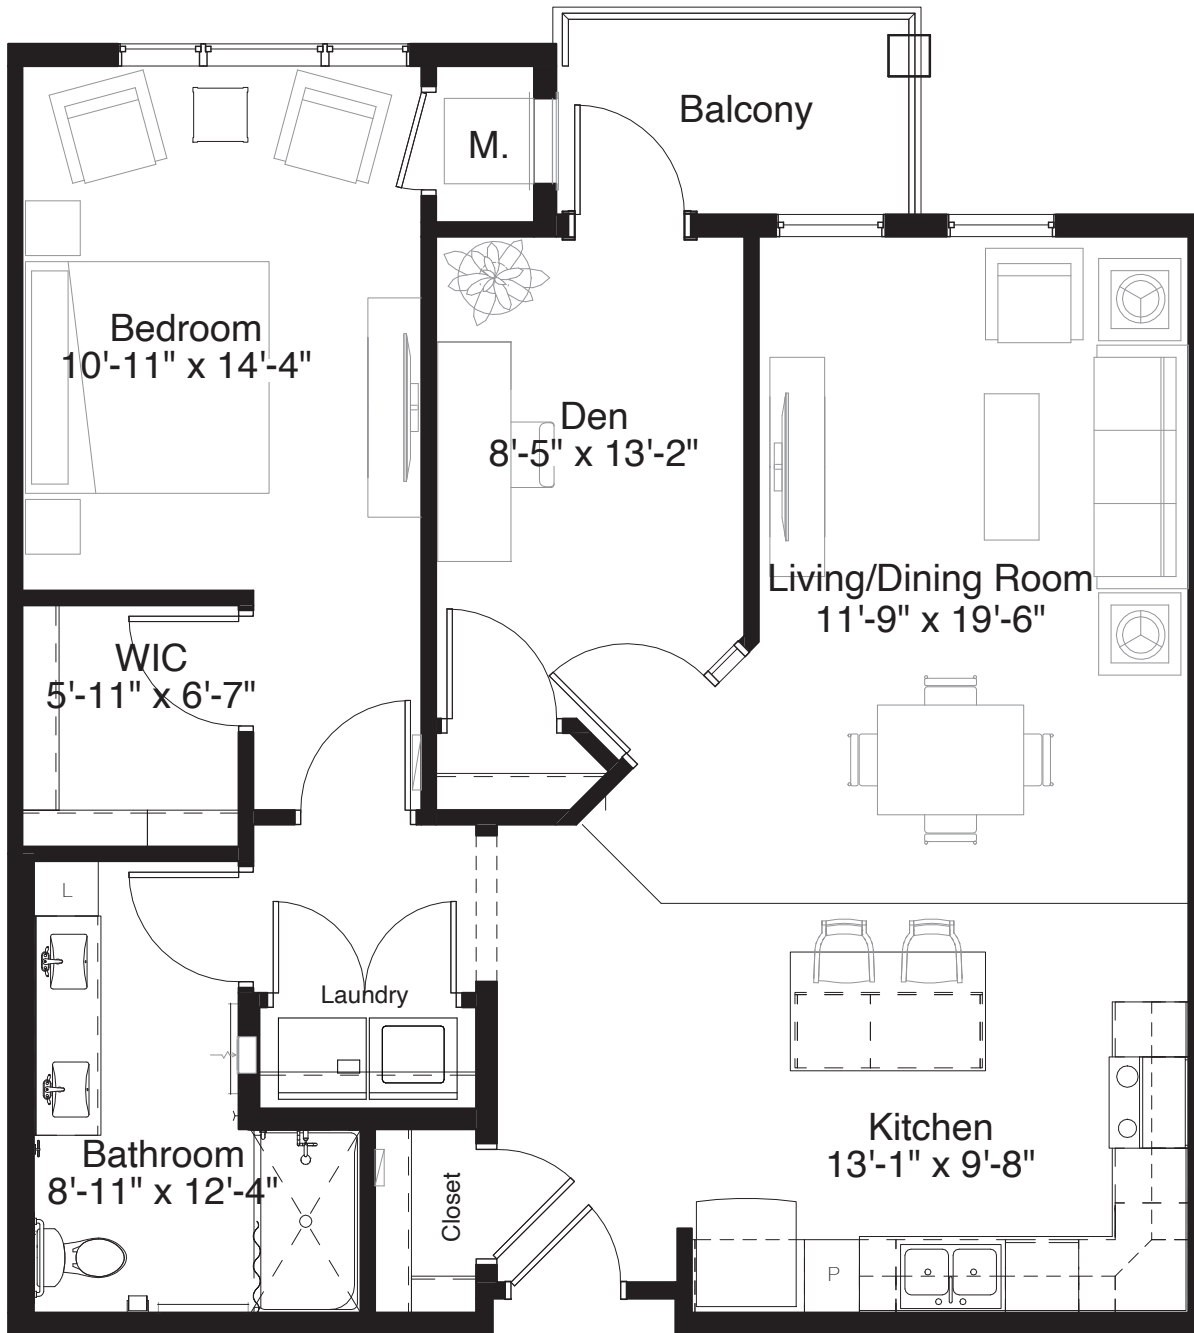

STYLE B2

995 Square Feet

One Bedroom + Den

measurements are approximate